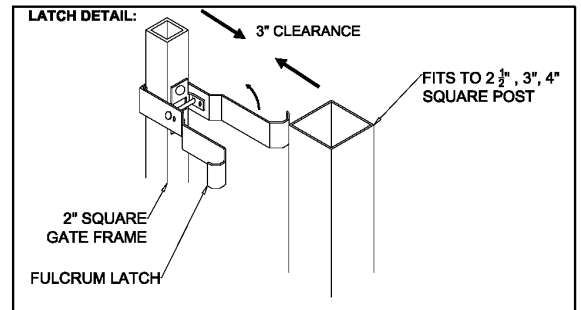

OPTIONS:

Fence Heights:

- 4 ft
- 5 ft
- 6 ft
- 7 ft
- 8 ft

Gate Opening:

- 3' Wide
- 4' Wide
- 5' Wide

Post Option:

- 2-1/2" sq. 12 ga.
- 3" sq. 12 ga.
- 4" sq. 12 ga.

Picket Gauge:

- 18 gauge
- 16 gauge

Cap Style:

- Ball Style
- Flat Style

Color:

- Black (standard)
- Bronze
- Green
- White

MONUMENTAL IRON WORKS

IMPERIAL E - 3/4" PICKET SINGLE SWING GATE

BY: es & swh