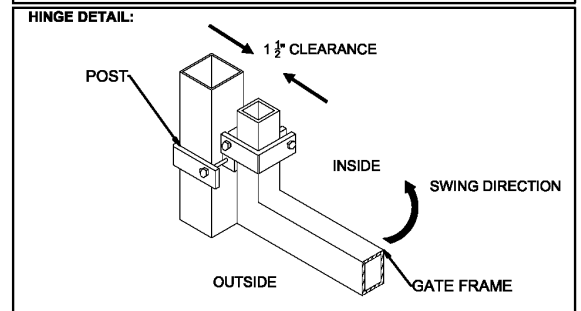

OPTIONS:

Fence Heights:

- 4 ft
- 5 ft
- 6 ft
- 7 ft
- 8 ft

Gate Opening:

- 3' Wide
- 4' Wide
- 5' Wide

Post Option:

- 2-1/2" sq. 12 ga.
- 3" sq. 12 ga.
- 4" sq. 12 ga.

Picket Gauge:

- 18 gauge
- 16 gauge

Cap Style:

- Ball Style
- Flat Style

Color:

- Black (standard)
- Bronze
- Green
- White

MONUMENTAL IRON WORKS

IMPERIAL E - 3/4" PICKET SINGLE SWING GATE

BY: es & swh