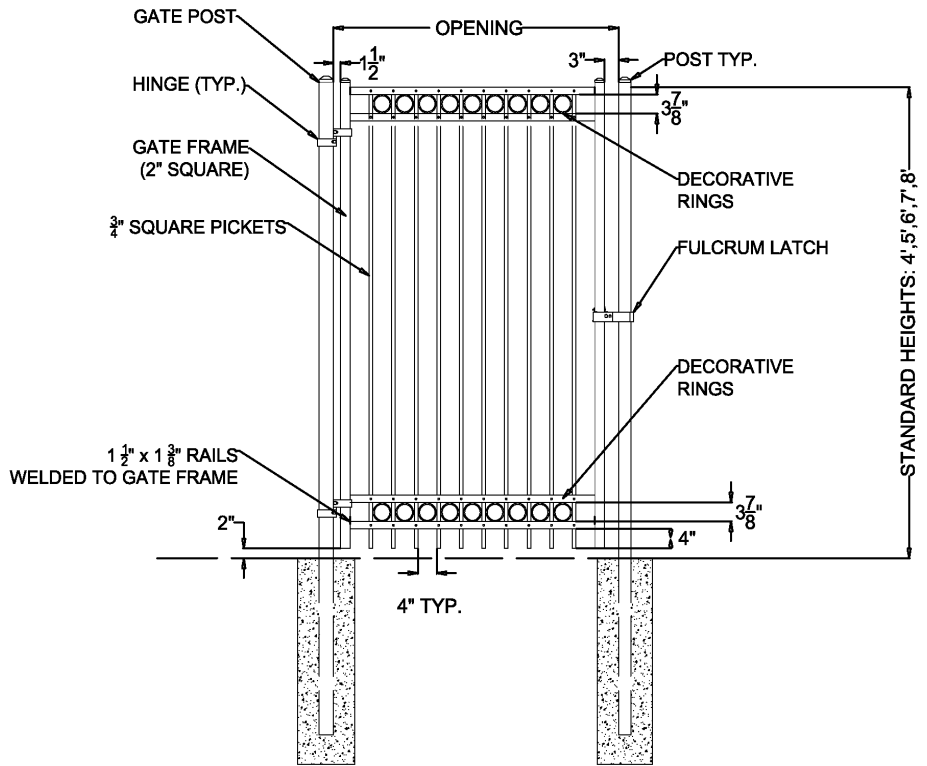

OPTIONS:

Fence Heights:

- 4 ft
- 5 ft
- 6 ft
- 7 ft
- 8 ft

Gate Opening:

- 3' Wide
- 4' Wide
- 5' Wide

Post Option:

- 2-1/2" sq. 12 ga.
- 3" sq. 12 ga.
- 4" sq. 12 ga.

Picket Gauge:

- 18 gauge
- 16 gauge

Cap Style:

- Ball Style
- Flat Style

Color:

- Black (standard)
- Bronze
- Green
- White

MONUMENTAL IRON WORKS

IMPERIAL E - 3/4" PICKET SINGLE SWING GATE

BY: es & swh