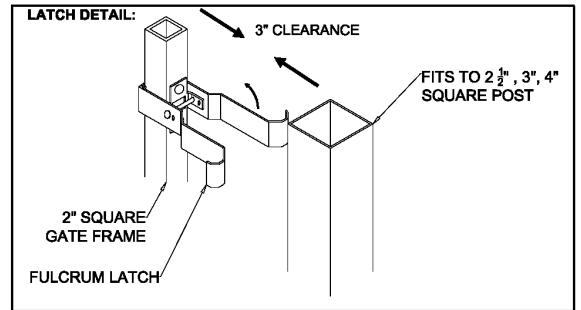

OPTIONS:

Fence Heights:

- 4 ft
- 5 ft
- 6 ft
- 7 ft
- 8 ft

Gate Opening:

- 3' Wide
- 4' Wide
- 5' Wide

Post Option:

- 2-1/2" sq. 12 ga.
- 3" sq. 12 ga.
- 4" sq. 12 ga.

Picket Gauge:

- 18 gauge
- 16 gauge

Cap Style:

- Ball Style
- Flat Style

Color:

- Black (standard)
- Bronze
- Green
- White

MONUMENTAL IRON WORKS

IMPERIAL D MODIFIED - 3/4" PICKET SINGLE SWING GATE

BY: es & swh