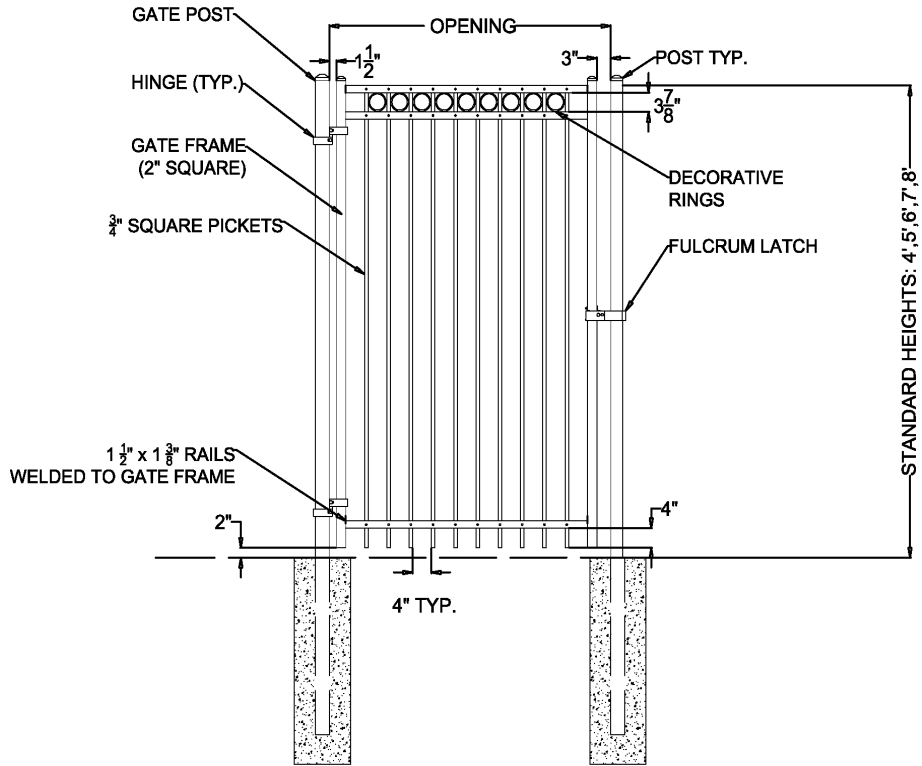

OPTIONS:

Fence Heights:

- 4 ft
- 5 ft
- 6 ft
- 7 ft
- 8 ft

Gate Opening:

- 3' Wide
- 4' Wide
- 5' Wide

Post Option:

- 2-1/2" sq. 12 ga.
- 3" sq. 12 ga.
- 4" sq. 12 ga.

Picket Gauge:

- 18 gauge
- 16 gauge

Cap Style:

- Ball Style
- Flat Style

Color:

- Black (standard)
- Bronze
- Green
- White

MONUMENTAL IRON WORKS

IMPERIAL D MODIFIED - 3/4" PICKET SINGLE SWING GATE

BY: es & swh