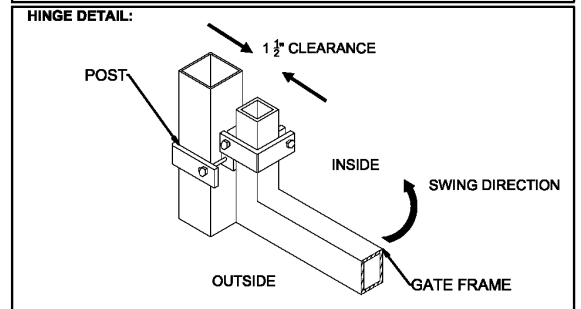

OPTIONS:

Fence Heights:

- 4 ft
- 5 ft
- 6 ft
- 7 ft
- 8 ft

Gate Opening:

- 3' Wide
- 4' Wide
- 5' Wide

Post Option:

- 2-1/2" sq. 12 ga.
- 3" sq. 12 ga.
- 4" sq. 12 ga.

Picket Gauge:

- 18 gauge
- 16 gauge

Cap Style:

- Ball Style
- Flat Style

Color:

- Black (standard)
- Bronze
- Green
- White

MONUMENTAL IRON WORKS

IMPERIAL D MODIFIED - 3/4" PICKET SINGLE SWING GATE

BY: es & swh