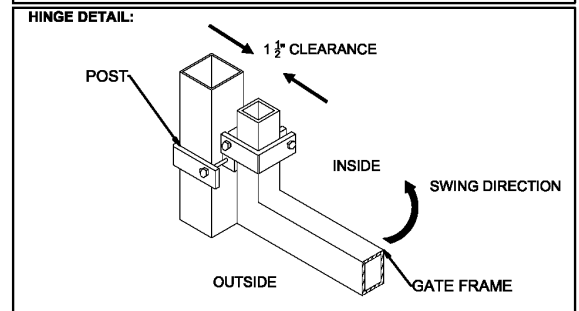

**OPTIONS:**

**Fence Heights:**

- 4 ft
- 5 ft
- 6 ft
- 7 ft
- 8 ft

**Gate Opening:**

- 3' Wide
- 4' Wide
- 5' Wide

**Post Option:**

- 2-1/2" sq. 12 ga.
- 3" sq. 12 ga.
- 4" sq. 12 ga.

**Picket Gauge:**

- 18 gauge
- 16 gauge

**Cap Style:**

- Ball Style
- Flat Style

**Color:**

- Black (standard)
- Bronze
- Green
- White

**MONUMENTAL IRON WORKS**

**IMPERIAL B - 3/4" PICKET SINGLE SWING GATE**

BY: es & swh