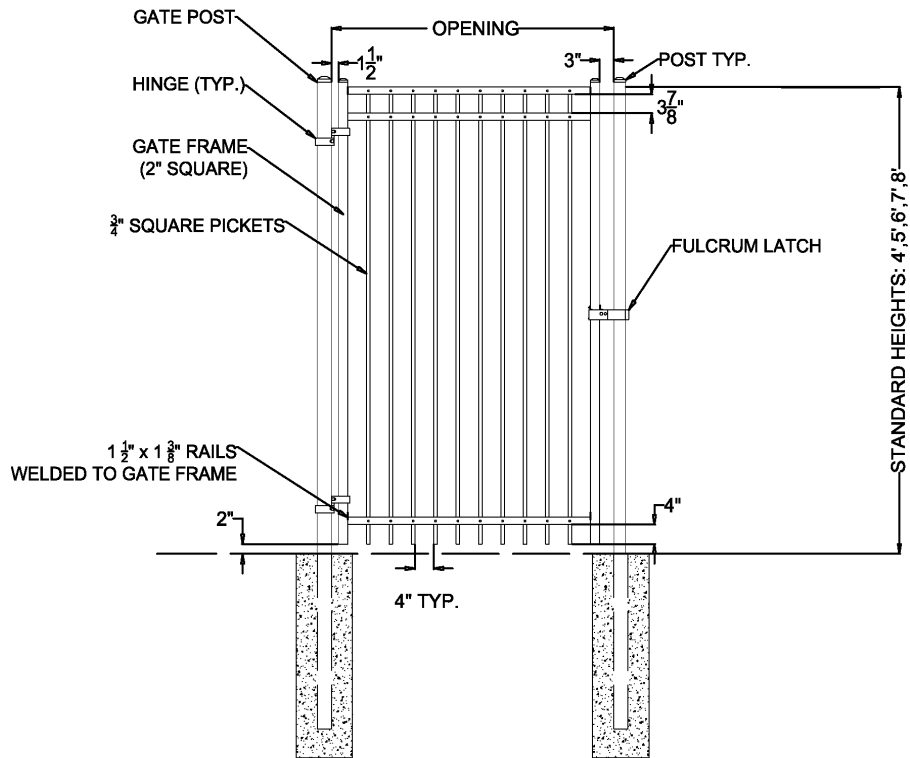

**OPTIONS:**

**Fence Heights:**

- 4 ft
- 5 ft
- 6 ft
- 7 ft
- 8 ft

**Gate Opening:**

- 3' Wide
- 4' Wide
- 5' Wide

**Post Option:**

- 2-1/2" sq. 12 ga.
- 3" sq. 12 ga.
- 4" sq. 12 ga.

**Picket Gauge:**

- 18 gauge
- 16 gauge

**Cap Style:**

- Ball Style
- Flat Style

**Color:**

- Black (standard)
- Bronze
- Green
- White

**MONUMENTAL IRON WORKS**

**IMPERIAL B - 3/4" PICKET SINGLE SWING GATE**

BY: es & swh