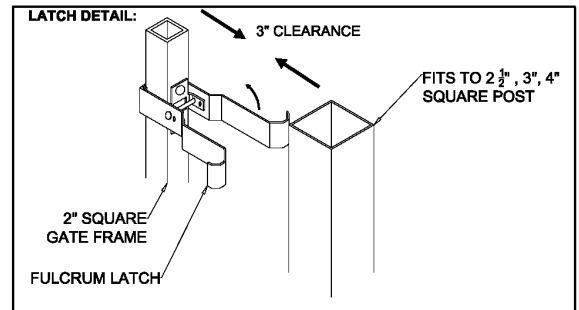

**OPTIONS:**

**Fence Heights:**

- 4 ft
- 5 ft
- 6 ft
- 7 ft
- 8 ft

**Gate Opening:**

- 3' Wide
- 4' Wide
- 5' Wide

**Post Option:**

- 2-1/2" sq. 12 ga.
- 3" sq. 12 ga.
- 4" sq. 12 ga.

**Picket Gauge:**

- 18 gauge
- 16 gauge

**Cap Style:**

- Ball Style
- Flat Style

**Color:**

- Black (standard)
- Bronze
- Green
- White

**MONUMENTAL IRON WORKS**

**IMPERIAL B - 3/4" PICKET SINGLE SWING GATE**

BY: es & swh