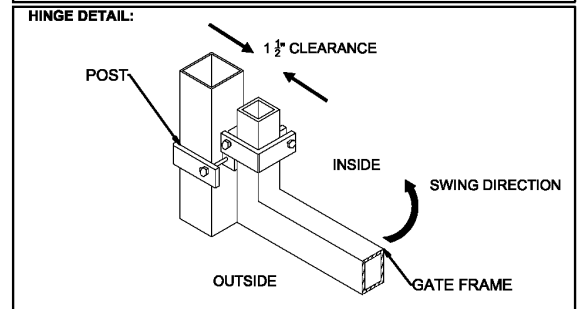

**OPTIONS:**

**Fence Heights:**

- 4 ft
- 5 ft
- 6 ft
- 7 ft
- 8 ft

**Gate Opening:**

- 3' Wide
- 4' Wide
- 5' Wide

**Post Option:**

- 2-1/2" sq. 12 ga.
- 3" sq. 12 ga.
- 4" sq. 12 ga.

**Picket Gauge:**

- 18 gauge
- 16 gauge

**Cap Style:**

- Ball Style
- Flat Style

**Color:**

- Black (standard)
- Bronze
- Green
- White

**MONUMENTAL IRON WORKS**

**IMPERIAL A - 3/4" PICKET SINGLE SWING GATE**

BY: es & swh