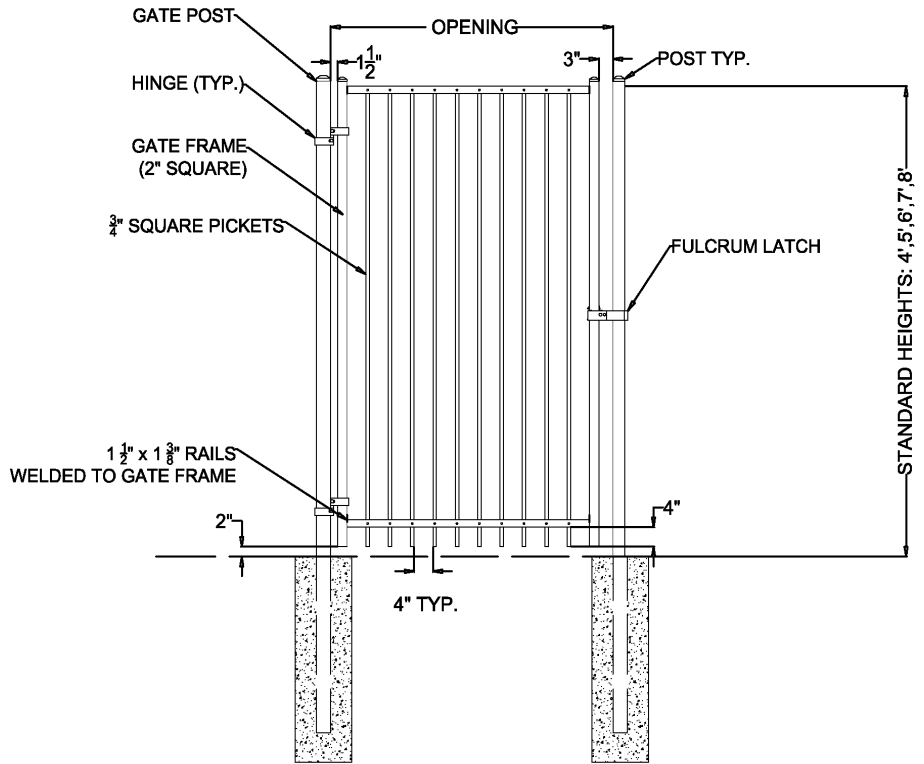

**OPTIONS:**

**Fence Heights:**

- 4 ft
- 5 ft
- 6 ft
- 7 ft
- 8 ft

**Gate Opening:**

- 3' Wide
- 4' Wide
- 5' Wide

**Post Option:**

- 2-1/2" sq. 12 ga.
- 3" sq. 12 ga.
- 4" sq. 12 ga.

**Picket Gauge:**

- 18 gauge
- 16 gauge

**Cap Style:**

- Ball Style
- Flat Style

**Color:**

- Black (standard)
- Bronze
- Green
- White

**MONUMENTAL IRON WORKS**

**IMPERIAL A - 3/4" PICKET SINGLE SWING GATE**

BY: es & swh