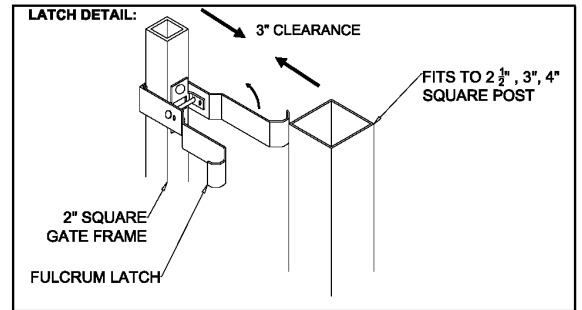

**OPTIONS:**

**Fence Heights:**

- 4 ft
- 5 ft
- 6 ft
- 7 ft
- 8 ft

**Gate Opening:**

- 3' Wide
- 4' Wide
- 5' Wide

**Post Option:**

- 2-1/2" sq. 12 ga.
- 3" sq. 12 ga.
- 4" sq. 12 ga.

**Picket Gauge:**

- 18 gauge
- 16 gauge

**Cap Style:**

- Ball Style
- Flat Style

**Color:**

- Black (standard)
- Bronze
- Green
- White

**MONUMENTAL IRON WORKS**

**IMPERIAL A - 3/4" PICKET SINGLE SWING GATE**

BY: es & swh