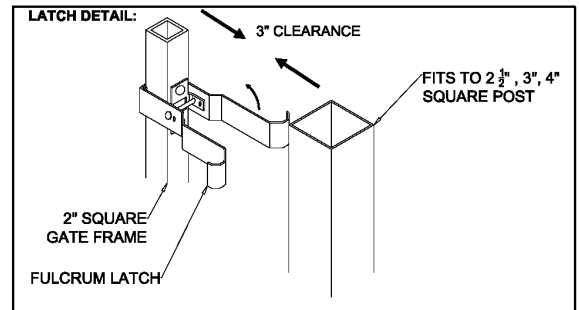

OPTIONS:

Fence Heights:

- 4 ft
- 5 ft
- 6 ft
- 7 ft
- 8 ft

Gate Opening:

- 3' Wide
- 4' Wide
- 5' Wide

Post Option:

- 2-1/2" sq. 12 ga.
- 3" sq. 12 ga.
- 4" sq. 12 ga.

Picket Gauge:

- 18 gauge
- 16 gauge

Cap Style:

- Ball Style
- Flat Style

Color:

- Black (standard)
- Bronze
- Green
- White

MONUMENTAL IRON WORKS

ESTATE L - 3/4" PICKET SINGLE SWING GATE

BY: es & swh