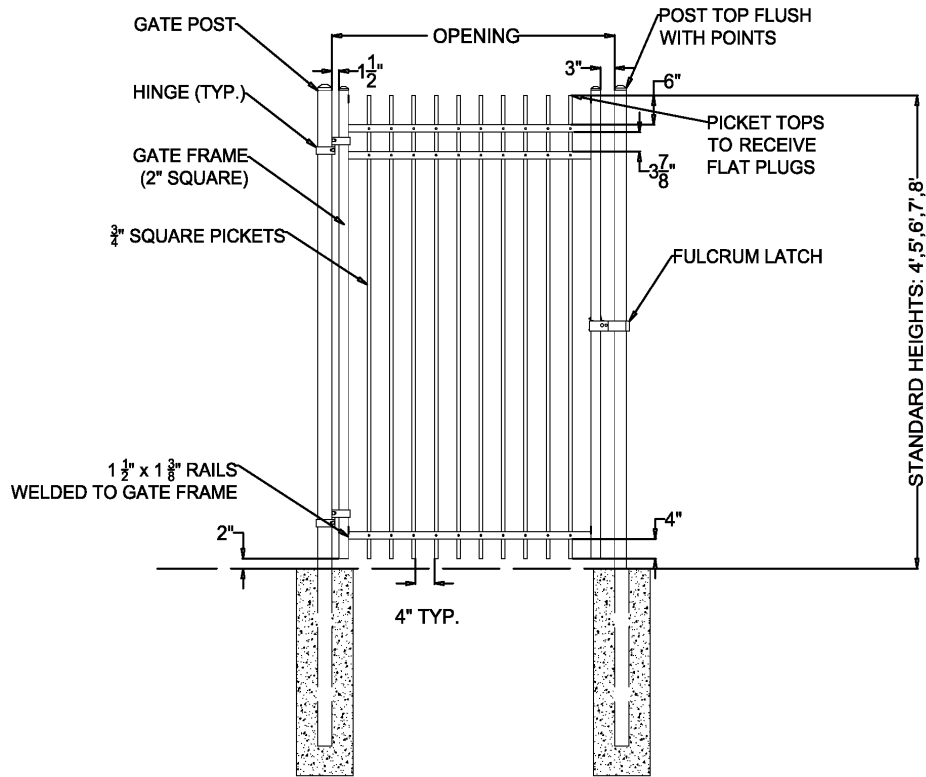

OPTIONS:

Fence Heights:

- 4 ft
- 5 ft
- 6 ft
- 7 ft
- 8 ft

Gate Opening:

- 3' Wide
- 4' Wide
- 5' Wide

Post Option:

- 2-1/2" sq. 12 ga.
- 3" sq. 12 ga.
- 4" sq. 12 ga.

Picket Gauge:

- 18 gauge
- 16 gauge

Cap Style:

- Ball Style
- Flat Style

Color:

- Black (standard)
- Bronze
- Green
- White

MONUMENTAL IRON WORKS

ESTATE L - 3/4" PICKET SINGLE SWING GATE

BY: es & swh