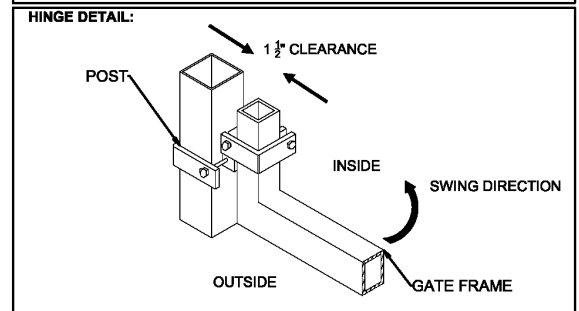

OPTIONS:

Fence Heights:

- 4 ft
- 5 ft
- 6 ft
- 7 ft
- 8 ft

Gate Opening:

- 3' Wide
- 4' Wide
- 5' Wide

Post Option:

- 2-1/2" sq. 12 ga.
- 3" sq. 12 ga.
- 4" sq. 12 ga.

Picket Gauge:

- 18 gauge
- 16 gauge

Cap Style:

- Ball Style
- Flat Style

Color:

- Black (standard)
- Bronze
- Green
- White

MONUMENTAL IRON WORKS

ESTATE L - 3/4" PICKET SINGLE SWING GATE

BY: es & swh