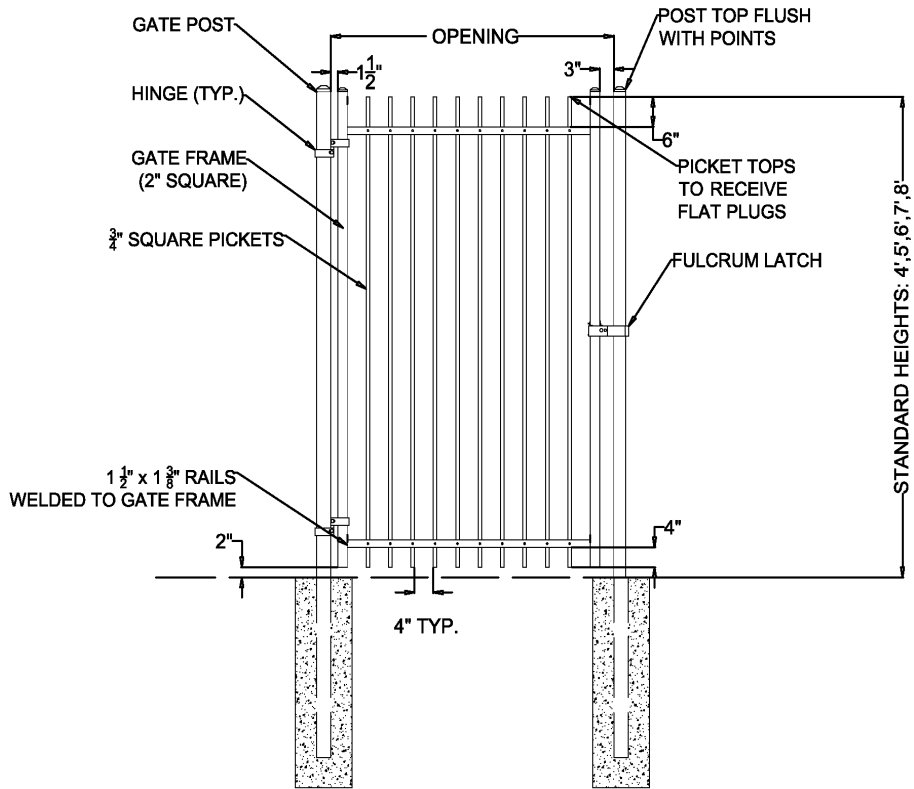

OPTIONS:

Fence Heights:

- 4 ft
- 5 ft
- 6 ft
- 7 ft
- 8 ft

Gate Opening:

- 3' Wide
- 4' Wide
- 5' Wide

Post Option:

- 2-1/2" sq. 12 ga.
- 3" sq. 12 ga.
- 4" sq. 12 ga.

Picket Gauge:

- 18 gauge
- 16 gauge

Cap Style:

- Ball Style
- Flat Style

Color:

- Black (standard)
- Bronze
- Green
- White

MONUMENTAL IRON WORKS

ESTATE K - 3/4" PICKET SINGLE SWING GATE

BY: es & swh