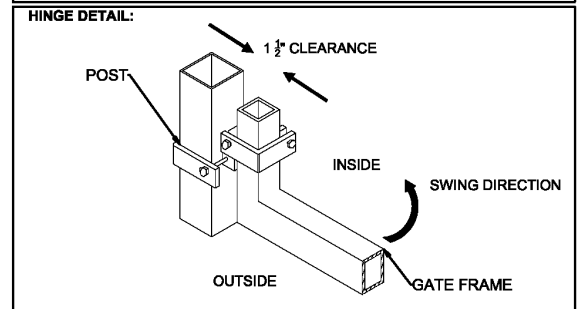

OPTIONS:

Fence Heights:

- 4 ft
- 5 ft
- 6 ft
- 7 ft
- 8 ft

Gate Opening:

- 3' Wide
- 4' Wide
- 5' Wide

Post Option:

- 2-1/2" sq. 12 ga.
- 3" sq. 12 ga.
- 4" sq. 12 ga.

Picket Gauge:

- 18 gauge
- 16 gauge

Cap Style:

- Ball Style
- Flat Style

Color:

- Black (standard)
- Bronze
- Green
- White

MONUMENTAL IRON WORKS

ESTATE K - 3/4" PICKET SINGLE SWING GATE

BY: es & swh