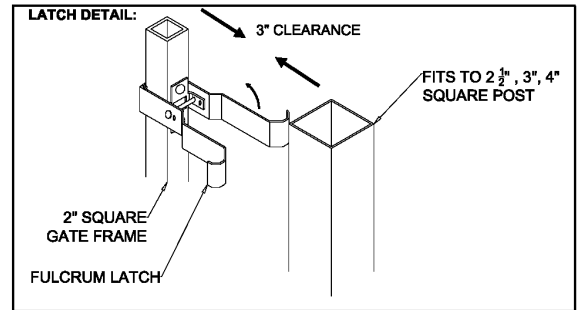

OPTIONS:

Fence Heights:

- 4 ft
- 5 ft
- 6 ft
- 7 ft
- 8 ft

Gate Opening:

- 3' Wide
- 4' Wide
- 5' Wide

Post Option:

- 2-1/2" sq. 12 ga.
- 3" sq. 12 ga.
- 4" sq. 12 ga.

Picket Gauge:

- 18 gauge
- 16 gauge

Cap Style:

- Ball Style
- Flat Style

Color:

- Black (standard)
- Bronze
- Green
- White

MONUMENTAL IRON WORKS

ESTATE K - 3/4" PICKET SINGLE SWING GATE

BY: es & swh