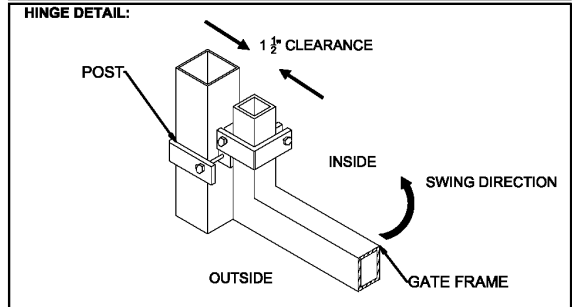

OPTIONS:

Fence Heights:

- 4 ft
- 5 ft
- 6 ft
- 7 ft
- 8 ft

Gate Opening:

- 3' Wide
- 4' Wide
- 5' Wide

Post Option:

- 2-1/2" sq. 12 ga.
- 3" sq. 12 ga.
- 4" sq. 12 ga.

Picket Gauge:

- 18 gauge
- 16 gauge

Cap Style:

- Ball Style
- Flat Style

Color:

- Black (standard)
- Bronze
- Green
- White

Finial Options:

Triad

Quad Flare

 <p>MASTER HALCO®</p>	MONUMENTAL IRON WORKS	BY: es & swh
	ESTATE G - 3/4" PICKET SINGLE SWING GATE	DATE: 5/7/18
3010 Lyndon B. Johnson Fwy Ste. 800, Dallas, TX 75234 www.masterhalco.com Phone No. 800-883-8384	Installer:	REV:
	Project:	REV DATE:
		DWG:
		PART NO: