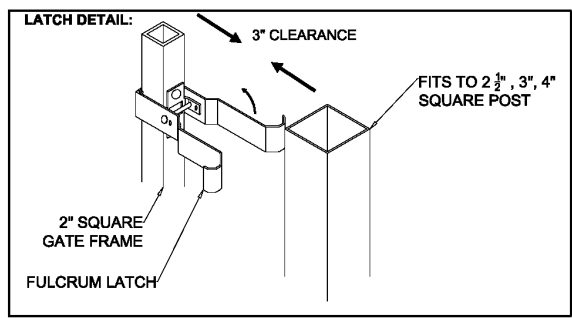

OPTIONS:

Fence Heights:

- 4 ft
- 5 ft
- 6 ft
- 7 ft
- 8 ft

Gate Opening:

- 3' Wide
- 4' Wide
- 5' Wide

Post Option:

- 2-1/2" sq. 12 ga.
- 3" sq. 12 ga.
- 4" sq. 12 ga.

Picket Gauge:

- 18 gauge
- 16 gauge

Cap Style:

- Ball Style
- Flat Style

Color:

- Black (standard)
- Bronze
- Green
- White

Finial Options:

Triad

Quad Flare

 <p>MASTER HALCO®</p>	MONUMENTAL IRON WORKS	BY: es & swh
	ESTATE G - 3/4" PICKET SINGLE SWING GATE	DATE: 5/7/18
3010 Lyndon B. Johnson Fwy Ste. 800, Dallas, TX 75234 www.masterhalco.com Phone No. 800-883-8384	Installer:	REV:
	Project:	REV DATE:
		DWG:
		PART NO: