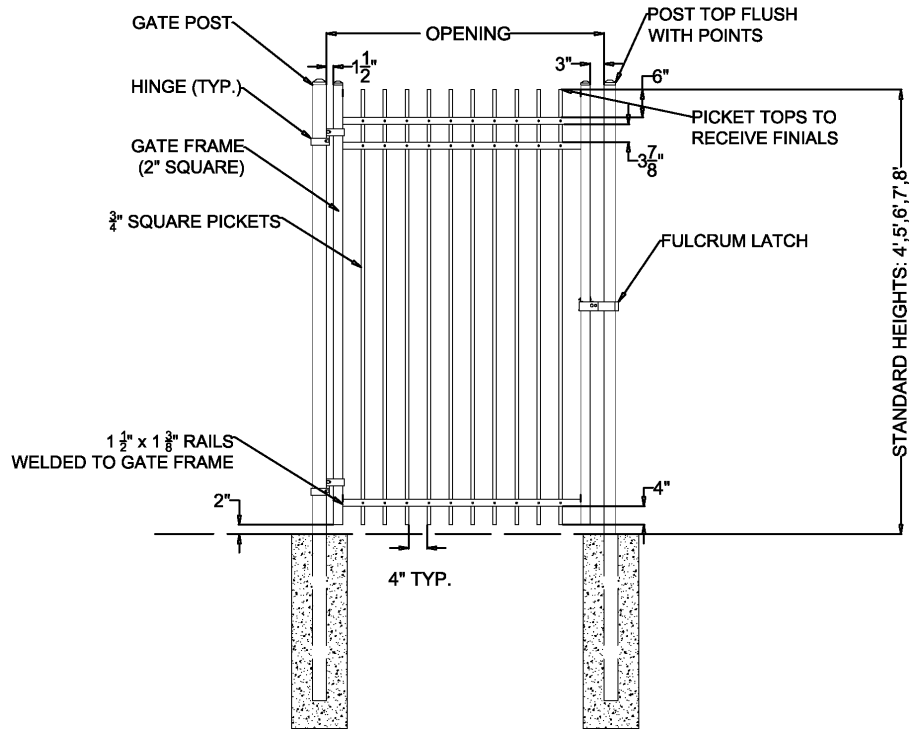

OPTIONS:

Fence Heights:

- 4 ft
- 5 ft
- 6 ft
- 7 ft
- 8 ft

Gate Opening:

- 3' Wide
- 4' Wide
- 5' Wide

Post Option:

- 2-1/2" sq. 12 ga.
- 3" sq. 12 ga.
- 4" sq. 12 ga.

Picket Gauge:

- 18 gauge
- 16 gauge

Cap Style:

- Ball Style
- Flat Style

Color:

- Black (standard)
- Bronze
- Green
- White

Finial Options:

Triad

Quad Flare

 <p>MASTER HALCO®</p>	MONUMENTAL IRON WORKS	BY: es & swh
	ESTATE G - 3/4" PICKET SINGLE SWING GATE	DATE: 5/7/18
3010 Lyndon B. Johnson Fwy Ste. 800, Dallas, TX 75234 www.masterhalco.com Phone No. 800-883-8384	Installer:	REV:
	Project:	REV DATE:
		DWG:
		PART NO: