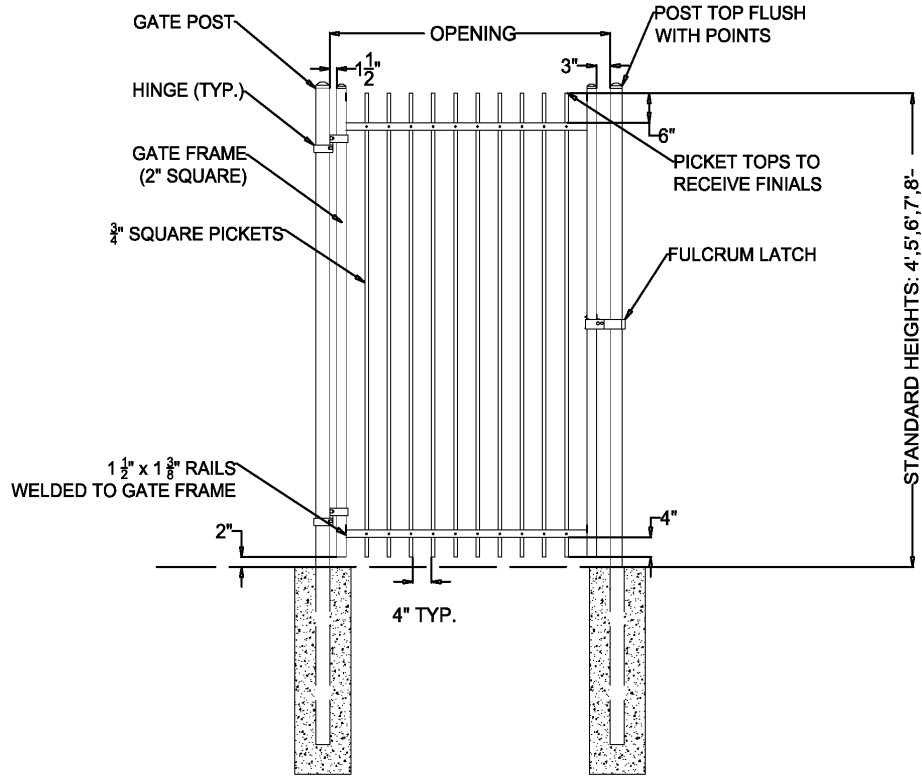

- 18 gauge
- 16 gauge

**Cap Style:**

- Ball Style
- Flat Style

**Color:**

- Black (standard)
- Bronze
- Green
- White

**Finial Options:**

**MONUMENTAL IRON WORKS**

**ESTATE F - 3/4" PICKET SINGLE SWING GATE**