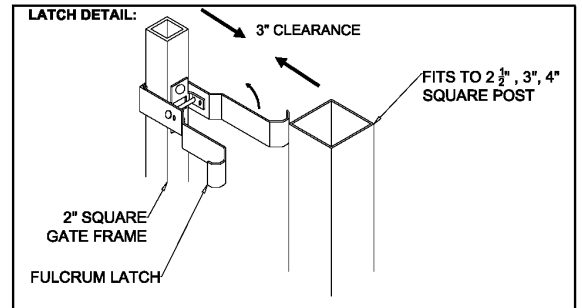

**OPTIONS:**

**Fence Heights:**

- 4 ft
- 5 ft
- 6 ft
- 7 ft
- 8 ft

**Gate Opening:**

- 3' Wide
- 4' Wide
- 5' Wide

**Post Option:**

- 2-1/2" sq. 12 ga.
- 3" sq. 12 ga.
- 4" sq. 12 ga.

**Picket Gauge:**

- 18 gauge
- 16 gauge

**Cap Style:**

- Ball Style
- Flat Style

**Color:**

- Black (standard)
- Bronze
- Green
- White

**Finial Options:**

**MONUMENTAL IRON WORKS**

**ESTATE F - 3/4" PICKET SINGLE SWING GATE**