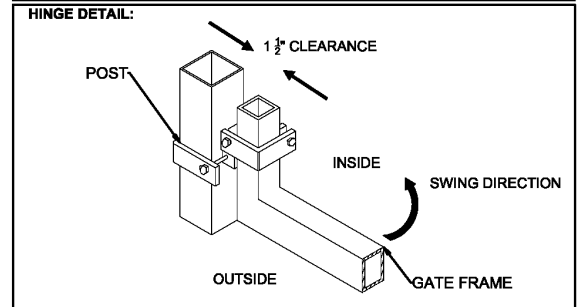

- 18 gauge
- 16 gauge

**Cap Style:**

- Ball Style
- Flat Style

**Color:**

- Black (standard)
- Bronze
- Green
- White

**Finial Options:**

**MONUMENTAL IRON WORKS**

**ESTATE F - 3/4" PICKET SINGLE SWING GATE**