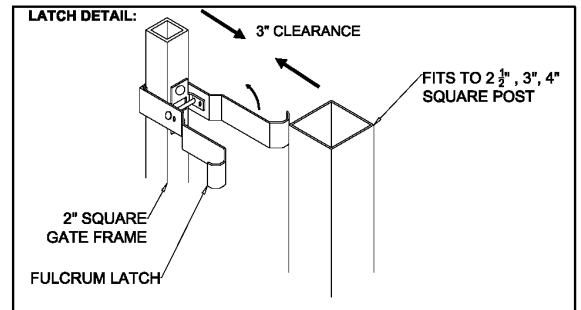

OPTIONS:

Fence Heights:

- 4 ft
- 5 ft
- 6 ft
- 7 ft
- 8 ft

Gate Opening:

- 3' Wide
- 4' Wide
- 5' Wide

Post Option:

- 2-1/2" sq. 12 ga.
- 3" sq. 12 ga.
- 4" sq. 12 ga.

Picket Gauge:

- 18 gauge
- 16 gauge

Cap Style:

- Ball Style
- Flat Style

Color:

- Black (standard)
- Bronze
- Green
- White

MONUMENTAL IRON WORKS

ESTATE B – 3/4" PICKET SINGLE SWING GATE

BY: es & swh