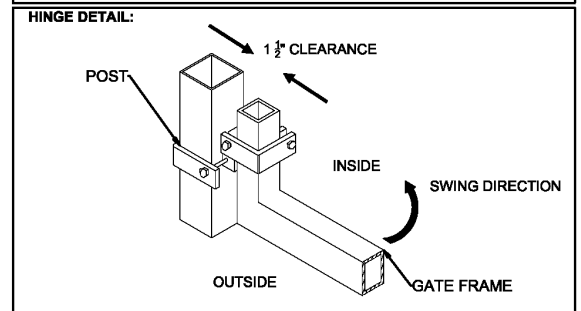

OPTIONS:

Fence Heights:

- 4 ft
- 5 ft
- 6 ft
- 7 ft
- 8 ft

Gate Opening:

- 3' Wide
- 4' Wide
- 5' Wide

Post Option:

- 2-1/2" sq. 12 ga.
- 3" sq. 12 ga.
- 4" sq. 12 ga.

Picket Gauge:

- 18 gauge
- 16 gauge

Cap Style:

- Ball Style
- Flat Style

Color:

- Black (standard)
- Bronze
- Green
- White

MONUMENTAL IRON WORKS

ESTATE B – 3/4" PICKET SINGLE SWING GATE

BY: es & swh