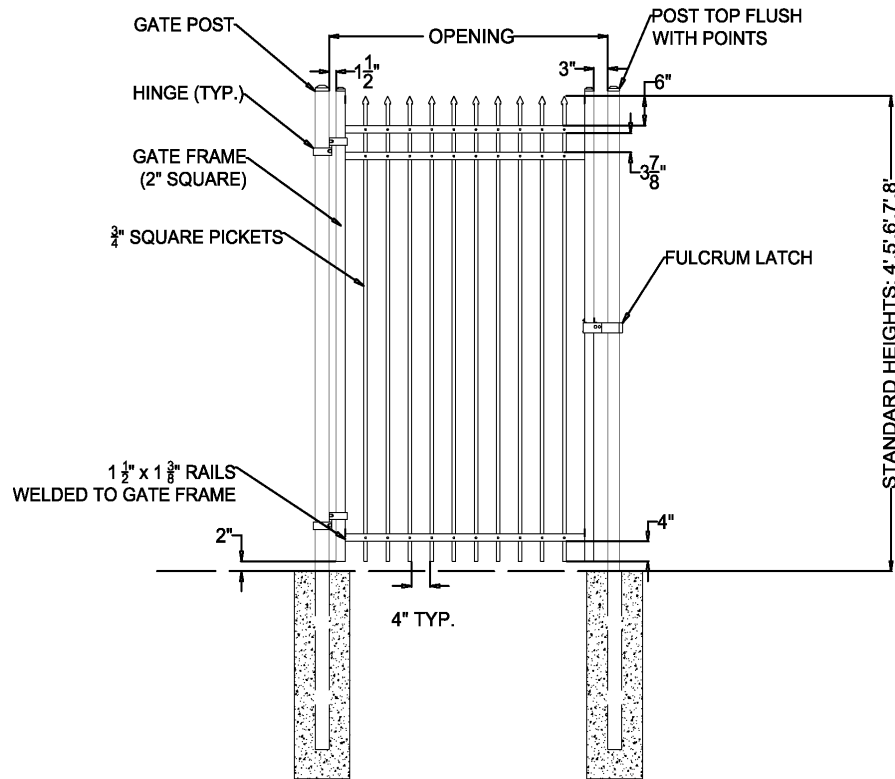

OPTIONS:

Fence Heights:

- 4 ft
- 5 ft
- 6 ft
- 7 ft
- 8 ft

Gate Opening:

- 3' Wide
- 4' Wide
- 5' Wide

Post Option:

- 2-1/2" sq. 12 ga.
- 3" sq. 12 ga.
- 4" sq. 12 ga.

Picket Gauge:

- 18 gauge
- 16 gauge

Cap Style:

- Ball Style
- Flat Style

Color:

- Black (standard)
- Bronze
- Green
- White

MONUMENTAL IRON WORKS

ESTATE B – 3/4" PICKET SINGLE SWING GATE

BY: es & swh