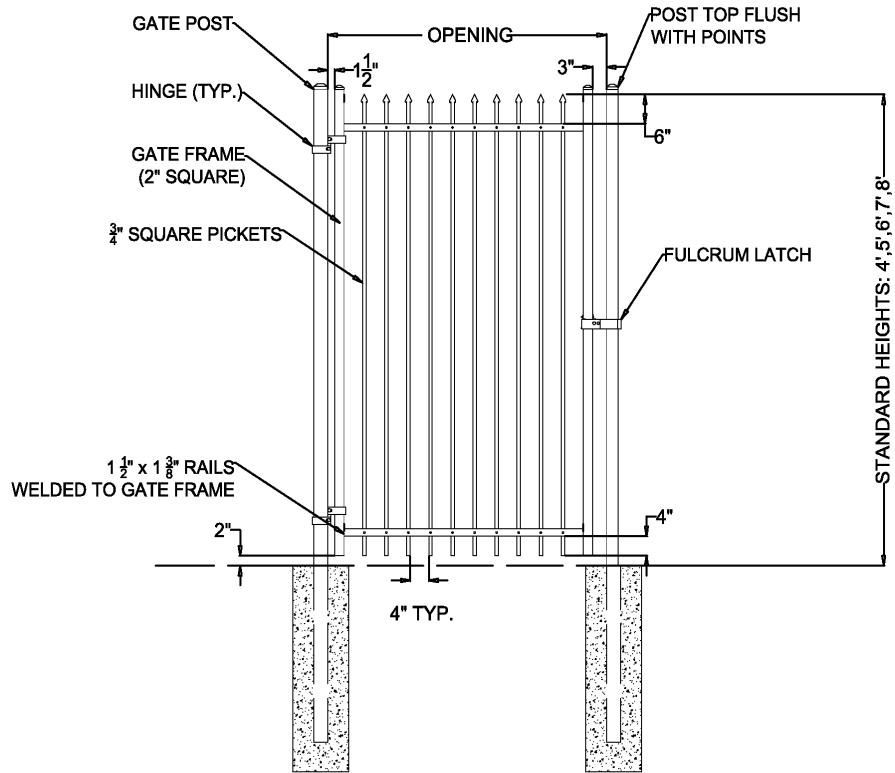

**OPTIONS:**

**Fence Heights:**

- 4 ft
- 5 ft
- 6 ft
- 7 ft
- 8 ft

**Gate Opening:**

- 3' Wide
- 4' Wide
- 5' Wide

**Post Option:**

- 2-1/2" sq. 12 ga.
- 3" sq. 12 ga.
- 4" sq. 12 ga.

**Picket Gauge:**

- 18 gauge
- 16 gauge

**Cap Style:**

- Ball Style
- Flat Style

**Color:**

- Black (standard)
- Bronze
- Green
- White

**MONUMENTAL IRON WORKS**

**ESTATE A - 3/4" PICKET SINGLE SWING GATE**

BY: es & swh