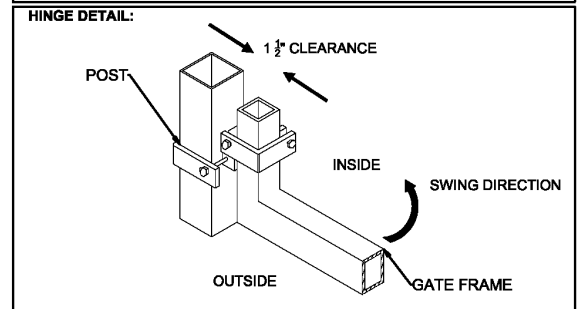

**OPTIONS:**

**Fence Heights:**

- 4 ft
- 5 ft
- 6 ft
- 7 ft
- 8 ft

**Gate Opening:**

- 3' Wide
- 4' Wide
- 5' Wide

**Post Option:**

- 2-1/2" sq. 12 ga.
- 3" sq. 12 ga.
- 4" sq. 12 ga.

**Picket Gauge:**

- 18 gauge
- 16 gauge

**Cap Style:**

- Ball Style
- Flat Style

**Color:**

- Black (standard)
- Bronze
- Green
- White

**MONUMENTAL IRON WORKS**

**ESTATE A - 3/4" PICKET SINGLE SWING GATE**

BY: es & swh