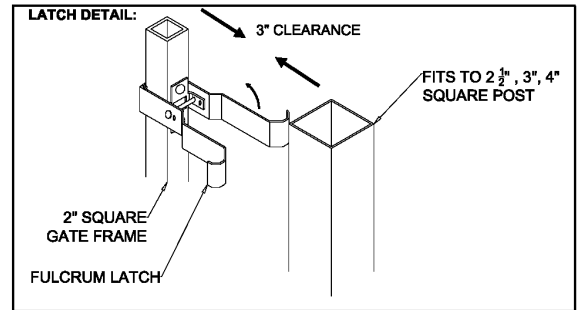

**OPTIONS:**

**Fence Heights:**

- 4 ft
- 5 ft
- 6 ft
- 7 ft
- 8 ft

**Gate Opening:**

- 3' Wide
- 4' Wide
- 5' Wide

**Post Option:**

- 2-1/2" sq. 12 ga.
- 3" sq. 12 ga.
- 4" sq. 12 ga.

**Picket Gauge:**

- 18 gauge
- 16 gauge

**Cap Style:**

- Ball Style
- Flat Style

**Color:**

- Black (standard)
- Bronze
- Green
- White

**MONUMENTAL IRON WORKS**

**ESTATE A - 3/4" PICKET SINGLE SWING GATE**

BY: es & swh