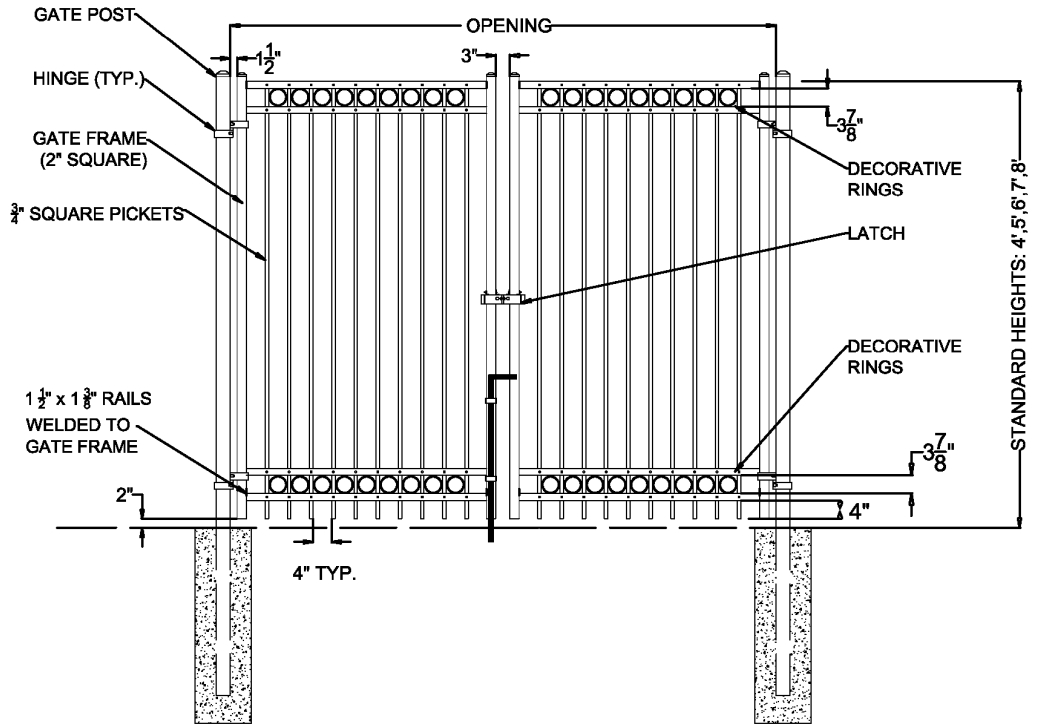

OPTIONS:

Fence Heights:

- 4 ft
- 5 ft
- 6 ft
- 7 ft
- 8 ft

Gate Opening:

- 10' Wide
- 12' Wide
- 14' Wide
- 16' Wide

Post Option:

- 2-1/2" sq. 12 ga.
- 3" sq. 12 ga.
- 4" sq. 12 ga.

Picket Gauge:

- 18 gauge
- 16 gauge

Cap Style:

- Ball Style
- Flat Style

Color:

- Black (standard)
- Bronze
- Green
- White

MONUMENTAL IRON WORKS

**IMPERIAL E - 3/4" PICKET
DOUBLE SWING GATE**

BY: es & swh