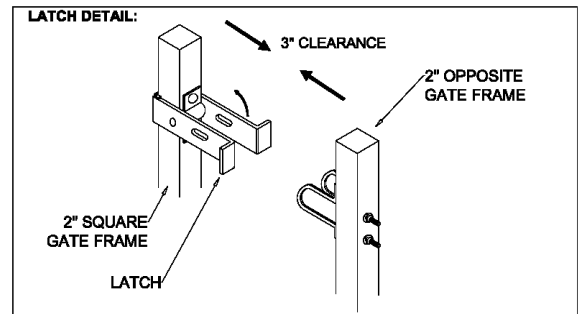

OPTIONS:

Fence Heights:

- 4 ft
- 5 ft
- 6 ft
- 7 ft
- 8 ft

Gate Opening:

- 10' Wide
- 12' Wide
- 14' Wide
- 16' Wide

Post Option:

- 2-1/2" sq. 12 ga.
- 3" sq. 12 ga.
- 4" sq. 12 ga.

Picket Gauge:

- 18 gauge
- 16 gauge

Cap Style:

- Ball Style
- Flat Style

Color:

- Black (standard)
- Bronze
- Green
- White

MONUMENTAL IRON WORKS

**IMPERIAL E - 3/4" PICKET
DOUBLE SWING GATE**

BY: es & swh