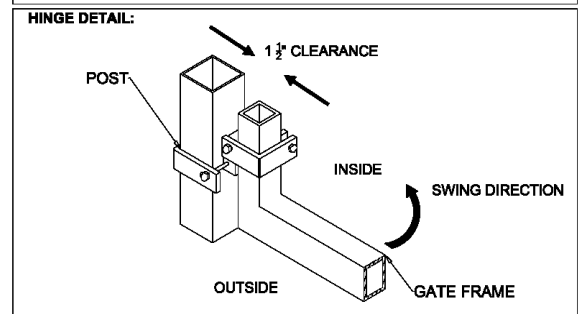

OPTIONS:

Fence Heights:

- 4 ft
- 5 ft
- 6 ft
- 7 ft
- 8 ft

Gate Opening:

- 10' Wide
- 12' Wide
- 14' Wide
- 16' Wide

Post Option:

- 2-1/2" sq. 12 ga.
- 3" sq. 12 ga.
- 4" sq. 12 ga.

Picket Gauge:

- 18 gauge
- 16 gauge

Cap Style:

- Ball Style
- Flat Style

Color:

- Black (standard)
- Bronze
- Green
- White

MONUMENTAL IRON WORKS

**IMPERIAL E - 3/4" PICKET
DOUBLE SWING GATE**

BY: es & swh