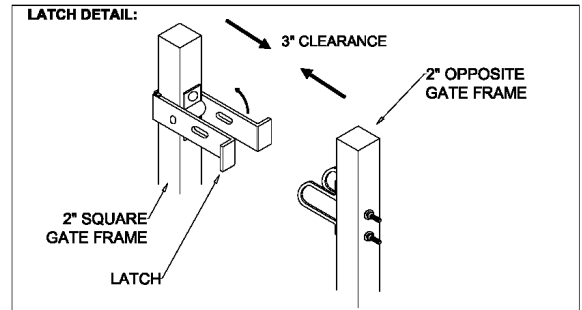

OPTIONS:

Fence Heights:

- 4 ft
- 5 ft
- 6 ft
- 7 ft
- 8 ft

Gate Opening:

- 10' Wide
- 12' Wide
- 14' Wide
- 16' Wide

Post Option:

- 2-1/2" sq. 12 ga.
- 3" sq. 12 ga.
- 4" sq. 12 ga.

Picket Gauge:

- 18 gauge
- 16 gauge

Cap Style:

- Ball Style
- Flat Style

Color:

- Black (standard)
- Bronze
- Green
- White

MONUMENTAL IRON WORKS

IMPERIAL D MODIFIED – 3/4\"/>

BY: es & swh