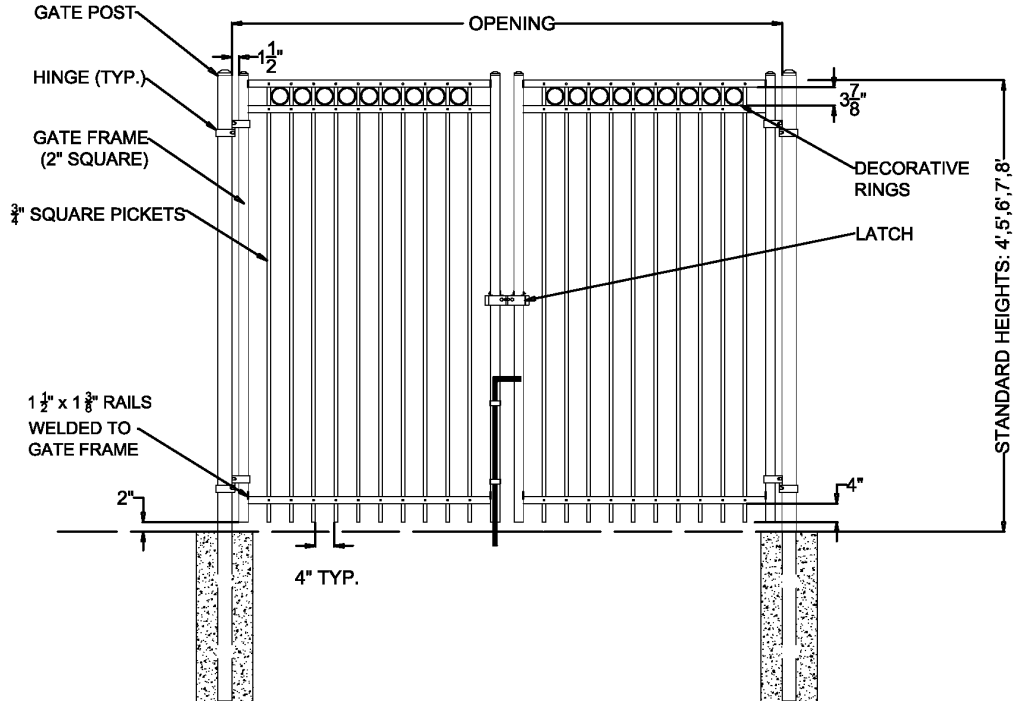

OPTIONS:

Fence Heights:

- 4 ft
- 5 ft
- 6 ft
- 7 ft
- 8 ft

Gate Opening:

- 10' Wide
- 12' Wide
- 14' Wide
- 16' Wide

Post Option:

- 2-1/2" sq. 12 ga.
- 3" sq. 12 ga.
- 4" sq. 12 ga.

Picket Gauge:

- 18 gauge
- 16 gauge

Cap Style:

- Ball Style
- Flat Style

Color:

- Black (standard)
- Bronze
- Green
- White

MONUMENTAL IRON WORKS

IMPERIAL D MODIFIED – 3/4\"/>

BY: es & swh