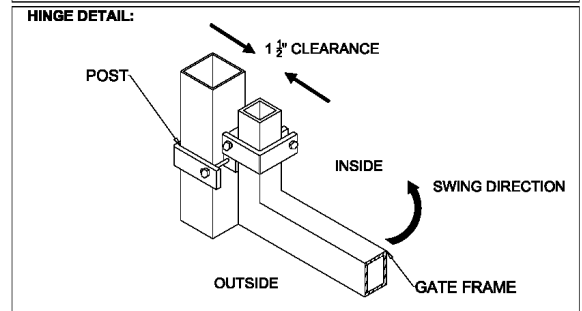

OPTIONS:

Fence Heights:

- 4 ft
- 5 ft
- 6 ft
- 7 ft
- 8 ft

Gate Opening:

- 10' Wide
- 12' Wide
- 14' Wide
- 16' Wide

Post Option:

- 2-1/2" sq. 12 ga.
- 3" sq. 12 ga.
- 4" sq. 12 ga.

Picket Gauge:

- 18 gauge
- 16 gauge

Cap Style:

- Ball Style
- Flat Style

Color:

- Black (standard)
- Bronze
- Green
- White

MONUMENTAL IRON WORKS

IMPERIAL D MODIFIED – 3/4\"/>

BY: es & swh