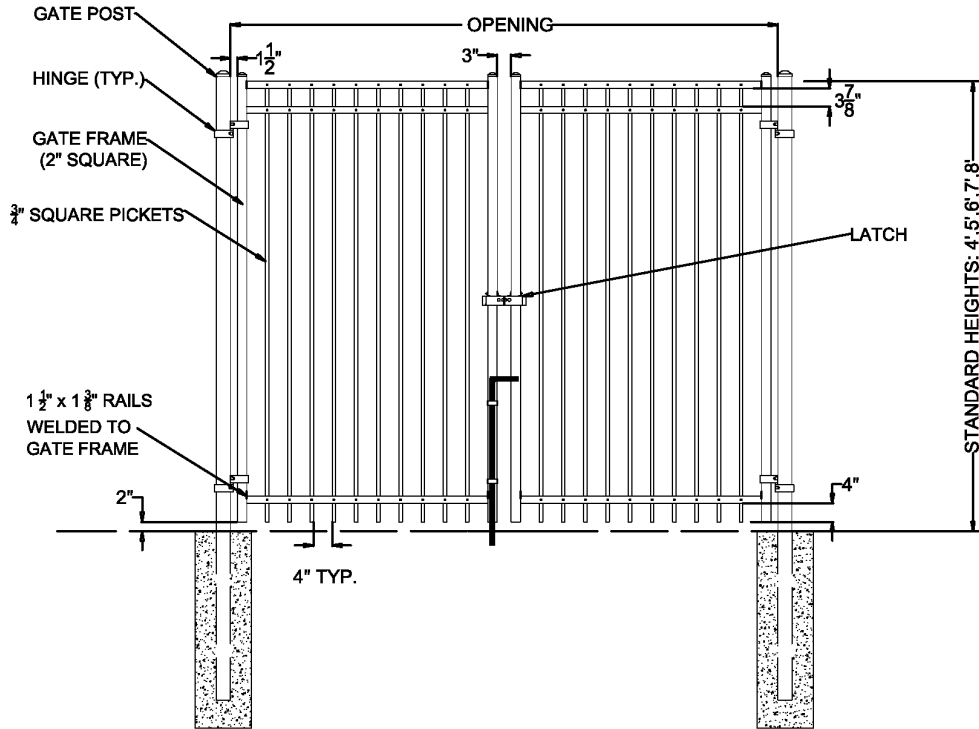

**OPTIONS:**

**Fence Heights:**

- 4 ft
- 5 ft
- 6 ft
- 7 ft
- 8 ft

**Gate Opening:**

- 10' Wide
- 12' Wide
- 14' Wide
- 16' Wide

**Post Option:**

- 2-1/2" sq. 12 ga.
- 3" sq. 12 ga.
- 4" sq. 12 ga.

**Picket Gauge:**

- 18 gauge
- 16 gauge

**Cap Style:**

- Ball Style
- Flat Style

**Color:**

- Black (standard)
- Bronze
- Green
- White

**MONUMENTAL IRON WORKS**

**IMPERIAL B - 3/4" PICKET  
DOUBLE SWING GATE**

BY: es & swh