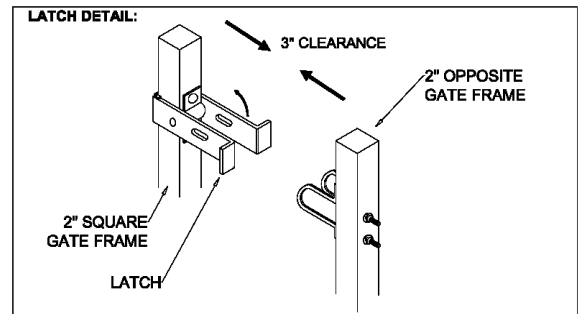

**OPTIONS:**

**Fence Heights:**

- 4 ft
- 5 ft
- 6 ft
- 7 ft
- 8 ft

**Gate Opening:**

- 10' Wide
- 12' Wide
- 14' Wide
- 16' Wide

**Post Option:**

- 2-1/2" sq. 12 ga.
- 3" sq. 12 ga.
- 4" sq. 12 ga.

**Picket Gauge:**

- 18 gauge
- 16 gauge

**Cap Style:**

- Ball Style
- Flat Style

**Color:**

- Black (standard)
- Bronze
- Green
- White

**MONUMENTAL IRON WORKS**

**IMPERIAL B - 3/4" PICKET  
DOUBLE SWING GATE**

BY: es & swh