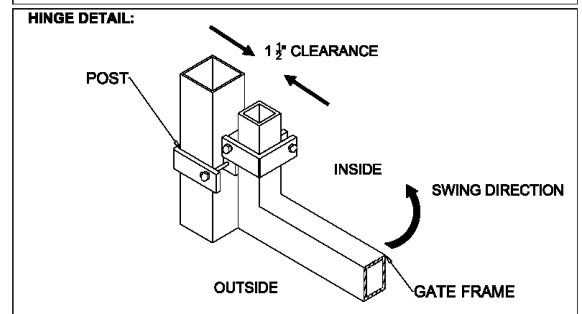

**OPTIONS:**

**Fence Heights:**

- 4 ft
- 5 ft
- 6 ft
- 7 ft
- 8 ft

**Gate Opening:**

- 10' Wide
- 12' Wide
- 14' Wide
- 16' Wide

**Post Option:**

- 2-1/2" sq. 12 ga.
- 3" sq. 12 ga.
- 4" sq. 12 ga.

**Picket Gauge:**

- 18 gauge
- 16 gauge

**Cap Style:**

- Ball Style
- Flat Style

**Color:**

- Black (standard)
- Bronze
- Green
- White

**MONUMENTAL IRON WORKS**

**IMPERIAL B - 3/4" PICKET  
DOUBLE SWING GATE**

BY: es & swh