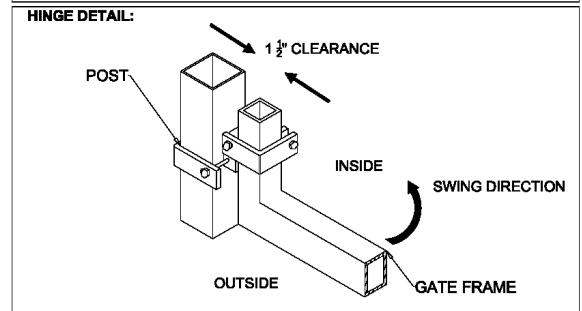

OPTIONS:

Fence Heights:

- 4 ft
- 5 ft
- 6 ft
- 7 ft
- 8 ft

Gate Opening:

- 10' Wide
- 12' Wide
- 14' Wide
- 16' Wide

Post Option:

- 2-1/2" sq. 12 ga.
- 3" sq. 12 ga.
- 4" sq. 12 ga.

Picket Gauge:

- 18 gauge
- 16 gauge

Cap Style:

- Ball Style
- Flat Style

Color:

- Black (standard)
- Bronze
- Green
- White

MONUMENTAL IRON WORKS

IMPERIAL A - 3/4\"/>

BY: es & swh