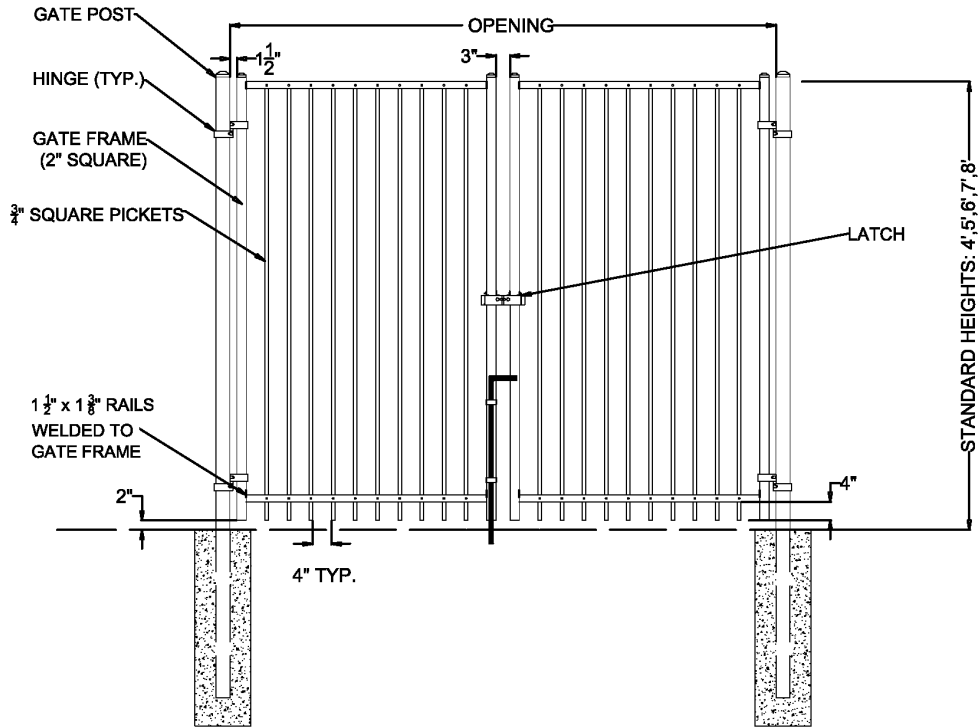

OPTIONS:

Fence Heights:

- 4 ft
- 5 ft
- 6 ft
- 7 ft
- 8 ft

Gate Opening:

- 10' Wide
- 12' Wide
- 14' Wide
- 16' Wide

Post Option:

- 2-1/2" sq. 12 ga.
- 3" sq. 12 ga.
- 4" sq. 12 ga.

Picket Gauge:

- 18 gauge
- 16 gauge

Cap Style:

- Ball Style
- Flat Style

Color:

- Black (standard)
- Bronze
- Green
- White

MONUMENTAL IRON WORKS

IMPERIAL A - 3/4\"/>

BY: es & swh