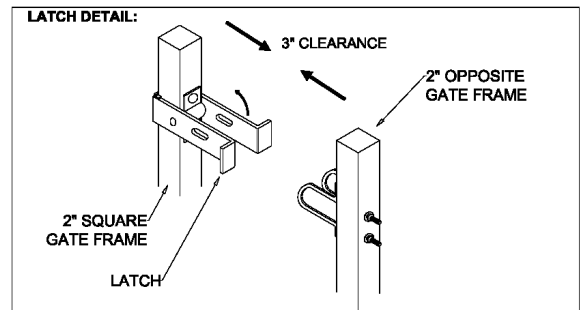

OPTIONS:

Fence Heights:

- 4 ft
- 5 ft
- 6 ft
- 7 ft
- 8 ft

Gate Opening:

- 10' Wide
- 12' Wide
- 14' Wide
- 16' Wide

Post Option:

- 2-1/2" sq. 12 ga.
- 3" sq. 12 ga.
- 4" sq. 12 ga.

Picket Gauge:

- 18 gauge
- 16 gauge

Cap Style:

- Ball Style
- Flat Style

Color:

- Black (standard)
- Bronze
- Green
- White

MONUMENTAL IRON WORKS

IMPERIAL A - 3/4\"/>

BY: es & swh