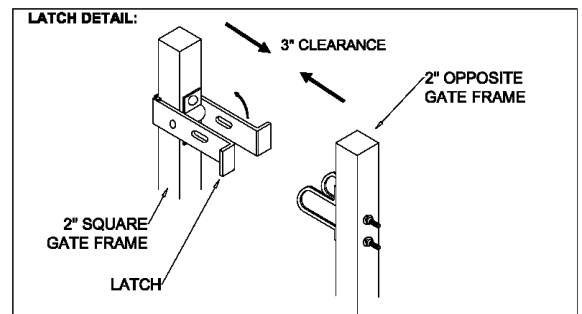

OPTIONS:

Fence Heights:

- 4 ft
- 5 ft
- 6 ft
- 7 ft
- 8 ft

Gate Opening:

- 10' Wide
- 12' Wide
- 14' Wide
- 16' Wide

Post Option:

- 2-1/2" sq. 12 ga.
- 3" sq. 12 ga.
- 4" sq. 12 ga.

Picket Gauge:

- 18 gauge
- 16 gauge

Cap Style:

- Ball Style
- Flat Style

Color:

- Black (standard)
- Bronze
- Green
- White

MASTER HALCO®

MONUMENTAL IRON WORKS

ESTATE L - 3/4\"/>