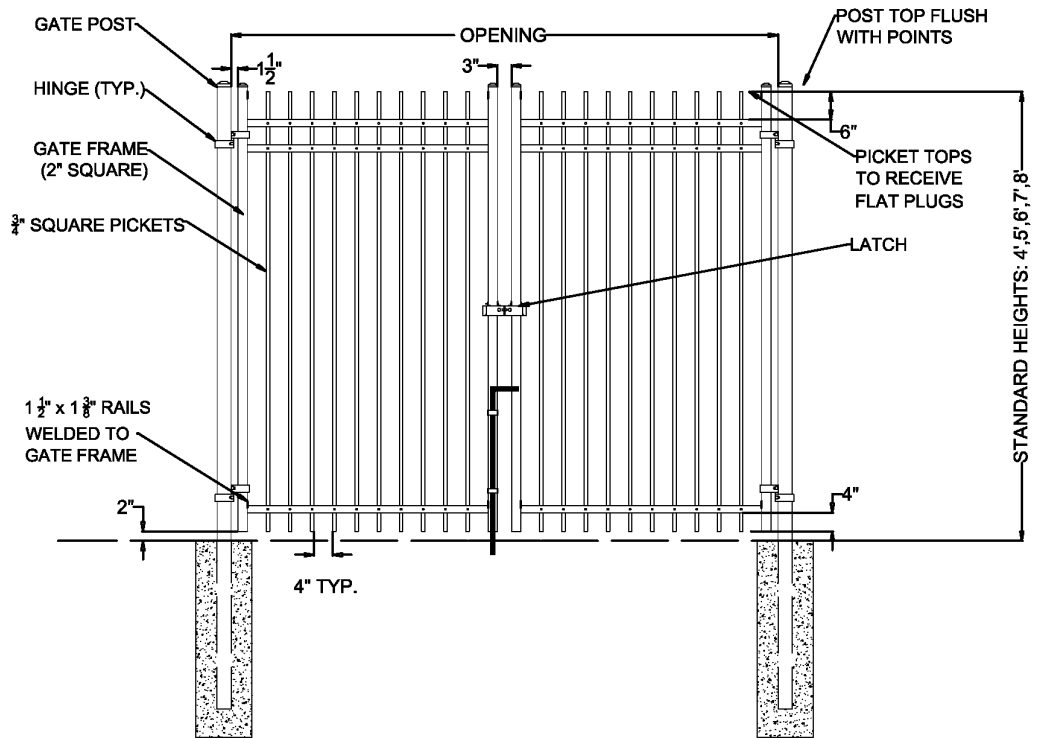

OPTIONS:

Fence Heights:

- 4 ft
- 5 ft
- 6 ft
- 7 ft
- 8 ft

Gate Opening:

- 10' Wide
- 12' Wide
- 14' Wide
- 16' Wide

Post Option:

- 2-1/2" sq. 12 ga.
- 3" sq. 12 ga.
- 4" sq. 12 ga.

Picket Gauge:

- 18 gauge
- 16 gauge

Cap Style:

- Ball Style
- Flat Style

Color:

- Black (standard)
- Bronze
- Green
- White

MASTER HALCO®

MONUMENTAL IRON WORKS

ESTATE L - 3/4\"/>