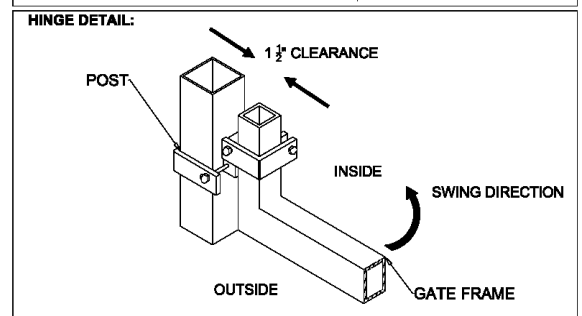

OPTIONS:

Fence Heights:

- ☐ 4 ft
- ☐ 5 ft
- ☐ 6 ft
- ☐ 7 ft
- ☐ 8 ft

Gate Opening:

- ☐ 10' Wide
- ☐ 12' Wide
- ☐ 14' Wide
- ☐ 16' Wide

Post Option:

- ☐ 2-1/2" sq. 12 ga.
- ☐ 3" sq. 12 ga.
- ☐ 4" sq. 12 ga.

Picket Gauge:

- ☐ 18 gauge
- ☐ 16 gauge

Cap Style:

- ☐ Ball Style
- ☐ Flat Style

Color:

- ☐ Black (standard)
- ☐ Bronze
- ☐ Green
- ☐ White

MASTER HALCO®

MONUMENTAL IRON WORKS

ESTATE L - 3/4\"/>

BY: es & swh

DATE: 5/7/18

REV:

REV DATE:

3010 Lyndon B. Johnson Fwy
Ste. 800, Dallas, TX 75234
www.masterhalco.com
Phone No. 800-883-8384

Installer:

Project:

DWG:

PART NO: