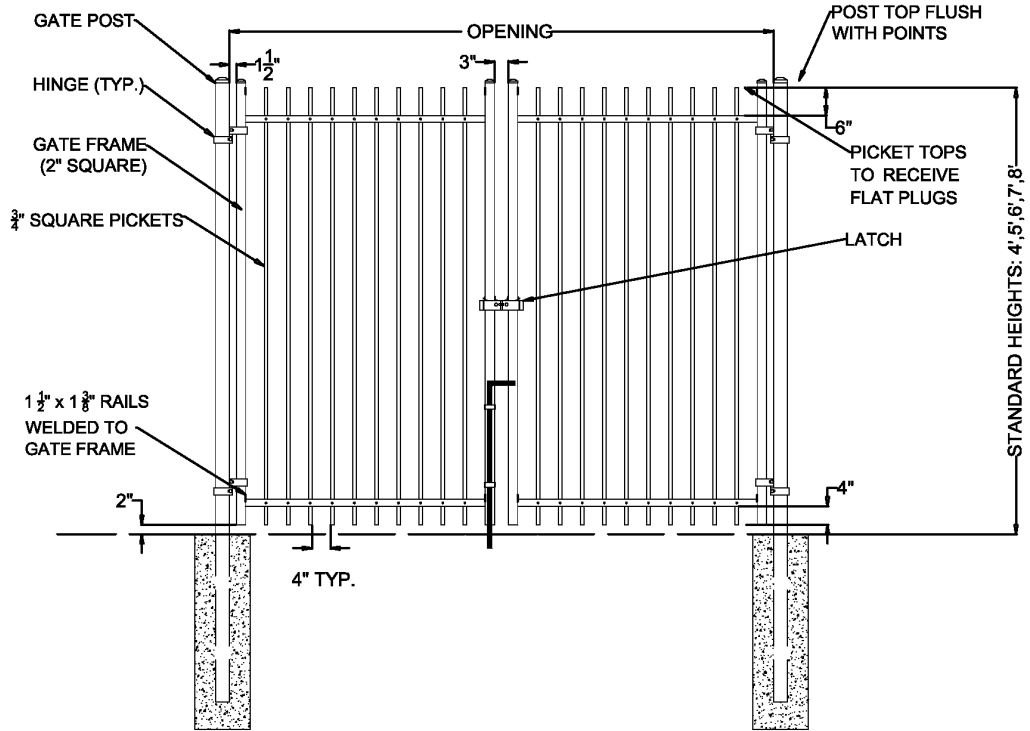

OPTIONS:

Fence Heights:

- 4 ft
- 5 ft
- 6 ft
- 7 ft
- 8 ft

Gate Opening:

- 10' Wide
- 12' Wide
- 14' Wide
- 16' Wide

Post Option:

- 2-1/2" sq. 12 ga.
- 3" sq. 12 ga.
- 4" sq. 12 ga.

Picket Gauge:

- 18 gauge
- 16 gauge

Cap Style:

- Ball Style
- Flat Style

Color:

- Black (standard)
- Bronze
- Green
- White

MONUMENTAL IRON WORKS

**ESTATE K - 3/4" PICKET
DOUBLE SWING GATE**

BY: es & swh