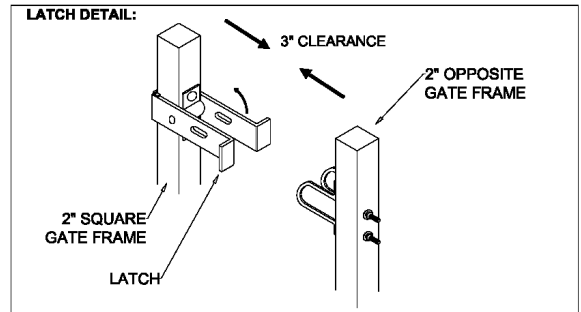

OPTIONS:

Fence Heights:

- 4 ft
- 5 ft
- 6 ft
- 7 ft
- 8 ft

Gate Opening:

- 10' Wide
- 12' Wide
- 14' Wide
- 16' Wide

Post Option:

- 2-1/2" sq. 12 ga.
- 3" sq. 12 ga.
- 4" sq. 12 ga.

Picket Gauge:

- 18 gauge
- 16 gauge

Cap Style:

- Ball Style
- Flat Style

Color:

- Black (standard)
- Bronze
- Green
- White

MONUMENTAL IRON WORKS

**ESTATE K - 3/4" PICKET
DOUBLE SWING GATE**

BY: es & swh