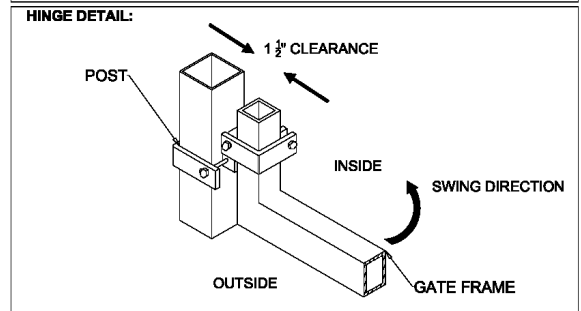

OPTIONS:

Fence Heights:

- 4 ft
- 5 ft
- 6 ft
- 7 ft
- 8 ft

Gate Opening:

- 10' Wide
- 12' Wide
- 14' Wide
- 16' Wide

Post Option:

- 2-1/2" sq. 12 ga.
- 3" sq. 12 ga.
- 4" sq. 12 ga.

Picket Gauge:

- 18 gauge
- 16 gauge

Cap Style:

- Ball Style
- Flat Style

Color:

- Black (standard)
- Bronze
- Green
- White

MONUMENTAL IRON WORKS

**ESTATE K - 3/4" PICKET
DOUBLE SWING GATE**

BY: es & swh