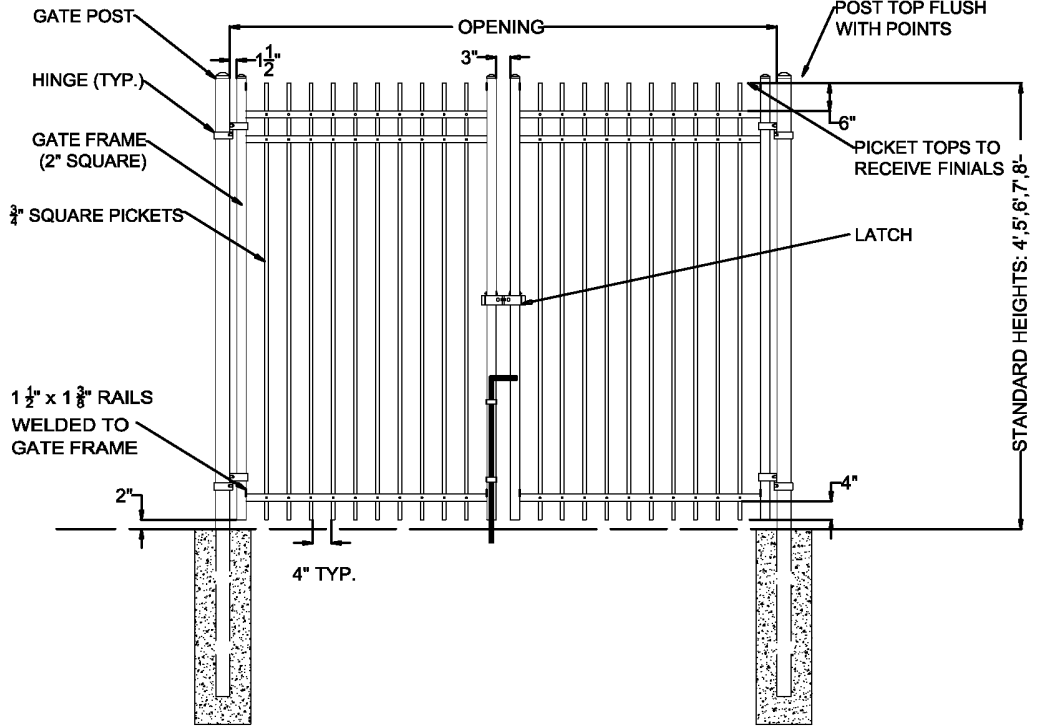

**OPTIONS:**

**Fence Heights:**

- 4 ft
- 5 ft
- 6 ft
- 7 ft
- 8 ft

**Gate Opening:**

- 10' Wide
- 12' Wide
- 14' Wide
- 16' Wide

**Post Option:**

- 2-1/2" sq. 12 ga.
- 3" sq. 12 ga.
- 4" sq. 12 ga.

**Picket Gauge:**

- 18 gauge
- 16 gauge

**Cap Style:**

- Ball Style
- Flat Style

**Color:**

- Black (standard)
- Bronze
- Green
- White

**Finial Options:**

**MASTER HALCO®**

**MONUMENTAL IRON WORKS**