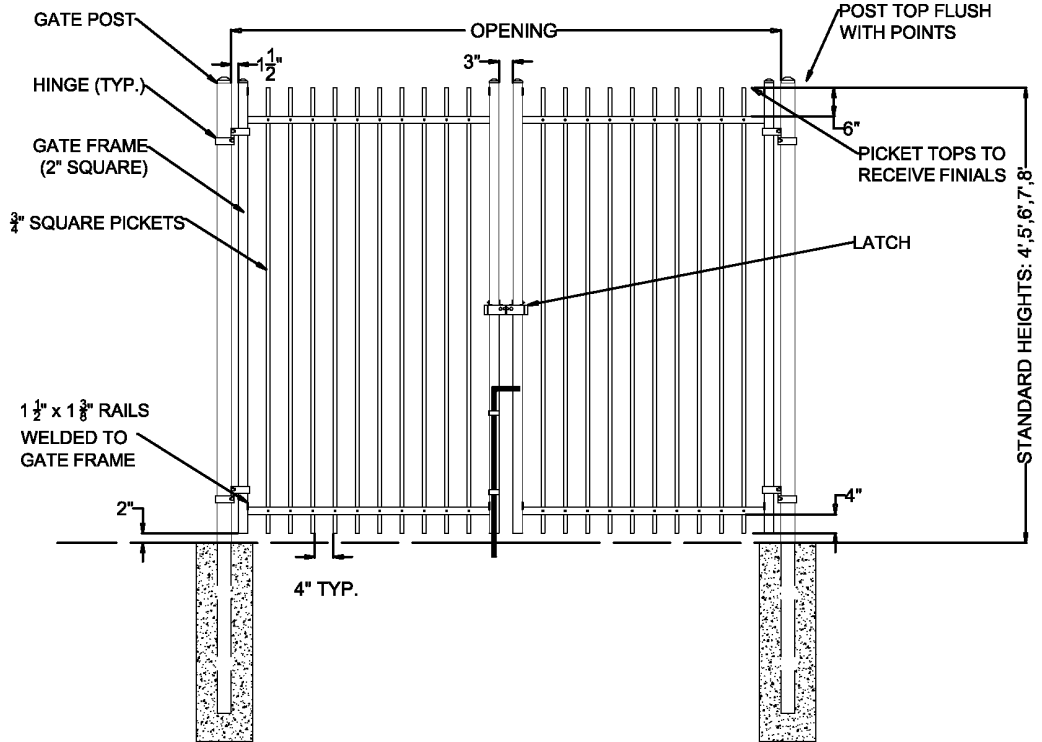

**OPTIONS:**

**Fence Heights:**

- 4 ft
- 5 ft
- 6 ft
- 7 ft
- 8 ft

**Gate Opening:**

- 10' Wide
- 12' Wide
- 14' Wide
- 16' Wide

**Post Option:**

- 2-1/2" sq. 12 ga.
- 3" sq. 12 ga.
- 4" sq. 12 ga.

**Picket Gauge:**

- 18 gauge
- 16 gauge

**Cap Style:**

- Ball Style
- Flat Style

**Color:**

- Black (standard)
- Bronze
- Green
- White

**Finial Options:**

**MONUMENTAL IRON WORKS**

**ESTATE F - 3/4\"/>**