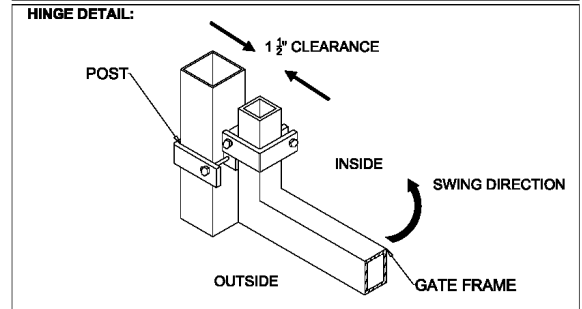

OPTIONS:

Fence Heights:

- 4 ft
- 5 ft
- 6 ft
- 7 ft
- 8 ft

Gate Opening:

- 10' Wide
- 12' Wide
- 14' Wide
- 16' Wide

Post Option:

- 2-1/2" sq. 12 ga.
- 3" sq. 12 ga.
- 4" sq. 12 ga.

Picket Gauge:

- 18 gauge
- 16 gauge

Cap Style:

- Ball Style
- Flat Style

Color:

- Black (standard)
- Bronze
- Green
- White

MONUMENTAL IRON WORKS

**ESTATE A - 3/4" PICKET
DOUBLE SWING GATE**

BY: es & swh