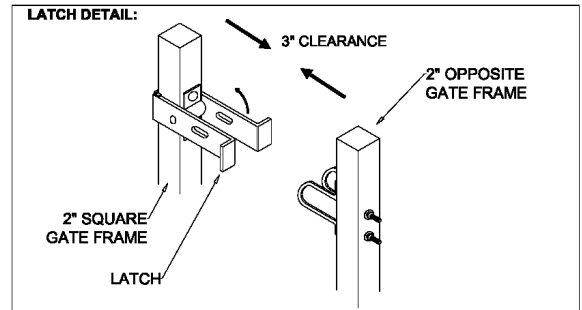

OPTIONS:

Fence Heights:

- 4 ft
- 5 ft
- 6 ft
- 7 ft
- 8 ft

Gate Opening:

- 10' Wide
- 12' Wide
- 14' Wide
- 16' Wide

Post Option:

- 2-1/2" sq. 12 ga.
- 3" sq. 12 ga.
- 4" sq. 12 ga.

Picket Gauge:

- 18 gauge
- 16 gauge

Cap Style:

- Ball Style
- Flat Style

Color:

- Black (standard)
- Bronze
- Green
- White

MONUMENTAL IRON WORKS

**ESTATE A - 3/4" PICKET
DOUBLE SWING GATE**

BY: es & swh