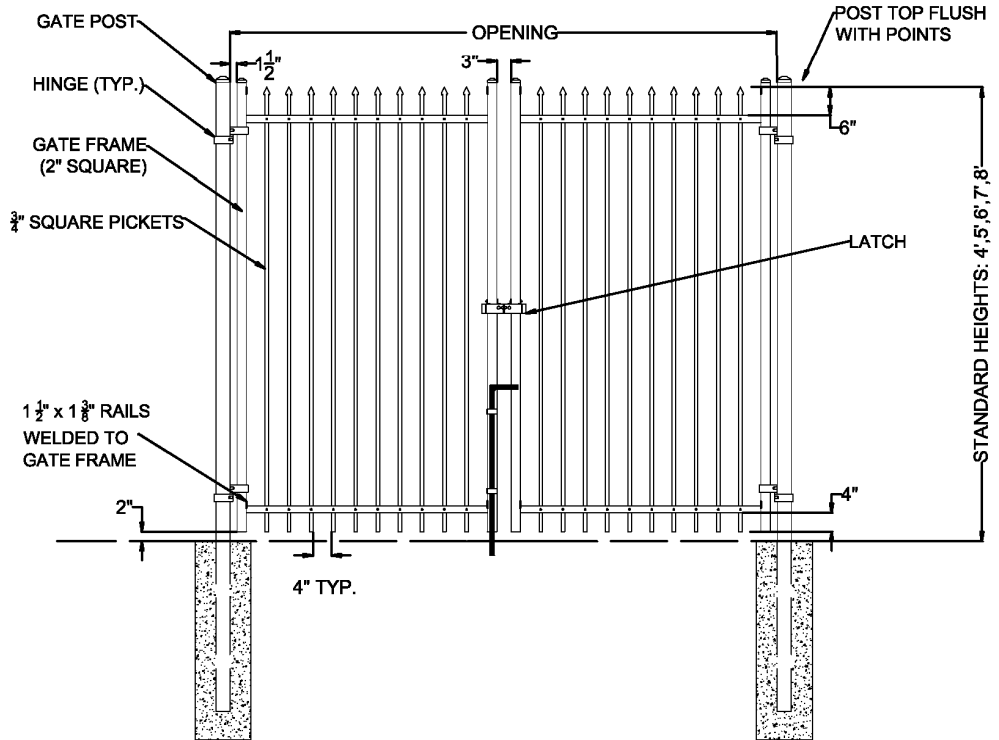

OPTIONS:

Fence Heights:

- 4 ft
- 5 ft
- 6 ft
- 7 ft
- 8 ft

Gate Opening:

- 10' Wide
- 12' Wide
- 14' Wide
- 16' Wide

Post Option:

- 2-1/2" sq. 12 ga.
- 3" sq. 12 ga.
- 4" sq. 12 ga.

Picket Gauge:

- 18 gauge
- 16 gauge

Cap Style:

- Ball Style
- Flat Style

Color:

- Black (standard)
- Bronze
- Green
- White

MONUMENTAL IRON WORKS

**ESTATE A - 3/4" PICKET
DOUBLE SWING GATE**

BY: es & swh