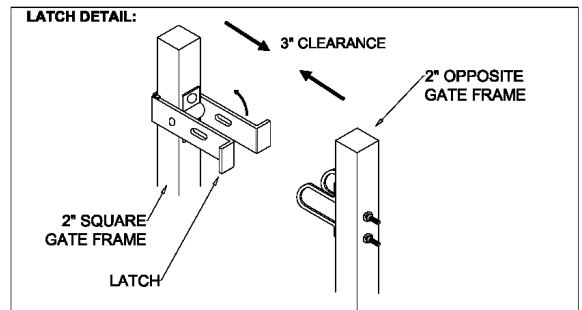

OPTIONS:

Fence Heights:

- 4 ft
- 5 ft
- 6 ft
- 7 ft
- 8 ft

Gate Opening:

- 10' Wide
- 12' Wide
- 14' Wide
- 16' Wide

Post Option:

- 2-1/2" sq. 12 ga.
- 3" sq. 12 ga.
- 4" sq. 12 ga.

Picket Gauge:

- 18 gauge
- 16 gauge
- 14 gauge

Cap Style:

- Ball Style
- Flat Style

Color:

- Black (standard)
- Bronze
- Green
- White

MASTER HALCO®

MONUMENTAL IRON WORKS

IMPERIAL E - 1" PICKET DOUBLE SWING GATE