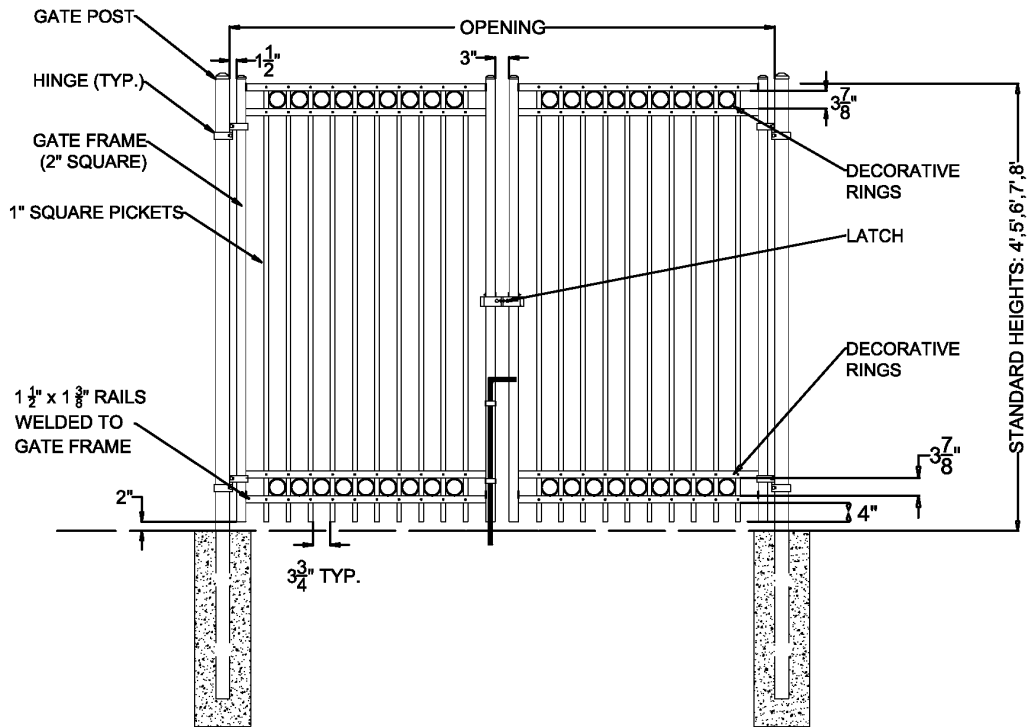

OPTIONS:

Fence Heights:

- 4 ft
- 5 ft
- 6 ft
- 7 ft
- 8 ft

Gate Opening:

- 10' Wide
- 12' Wide
- 14' Wide
- 16' Wide

Post Option:

- 2-1/2" sq. 12 ga.
- 3" sq. 12 ga.
- 4" sq. 12 ga.

Picket Gauge:

- 18 gauge
- 16 gauge
- 14 gauge

Cap Style:

- Ball Style
- Flat Style

Color:

- Black (standard)
- Bronze
- Green
- White

MASTER HALCO®

MONUMENTAL IRON WORKS

IMPERIAL E - 1" PICKET DOUBLE SWING GATE

PART NO: