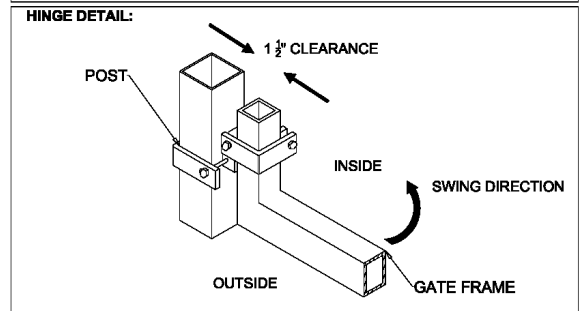

OPTIONS:

Fence Heights:

- 4 ft
- 5 ft
- 6 ft
- 7 ft
- 8 ft

Gate Opening:

- 10' Wide
- 12' Wide
- 14' Wide
- 16' Wide

Post Option:

- 2-1/2" sq. 12 ga.
- 3" sq. 12 ga.
- 4" sq. 12 ga.

Picket Gauge:

- 18 gauge
- 16 gauge
- 14 gauge

Cap Style:

- Ball Style
- Flat Style

Color:

- Black (standard)
- Bronze
- Green
- White

MASTER HALCO®

MONUMENTAL IRON WORKS

IMPERIAL E - 1" PICKET DOUBLE SWING GATE