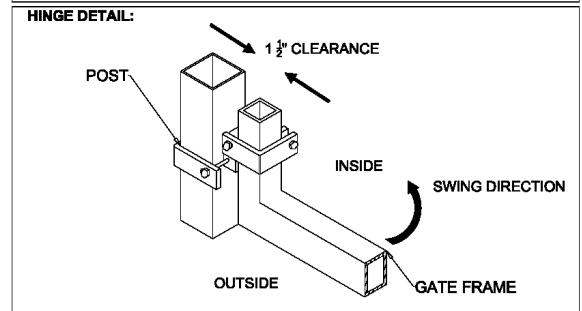

OPTIONS:

Fence Heights:

- 4 ft
- 5 ft
- 6 ft
- 7 ft
- 8 ft

Gate Opening:

- 10' Wide
- 12' Wide
- 14' Wide
- 16' Wide

Post Option:

- 2-1/2" sq. 12 ga.
- 3" sq. 12 ga.
- 4" sq. 12 ga.

Picket Gauge:

- 18 gauge
- 16 gauge
- 14 gauge

Cap Style:

- Ball Style
- Flat Style

Color:

- Black (standard)
- Bronze
- Green
- White

MONUMENTAL IRON WORKS

**IMPERIAL D MODIFIED – 1" PICKET
DOUBLE SWING GATE**

BY: es & swh