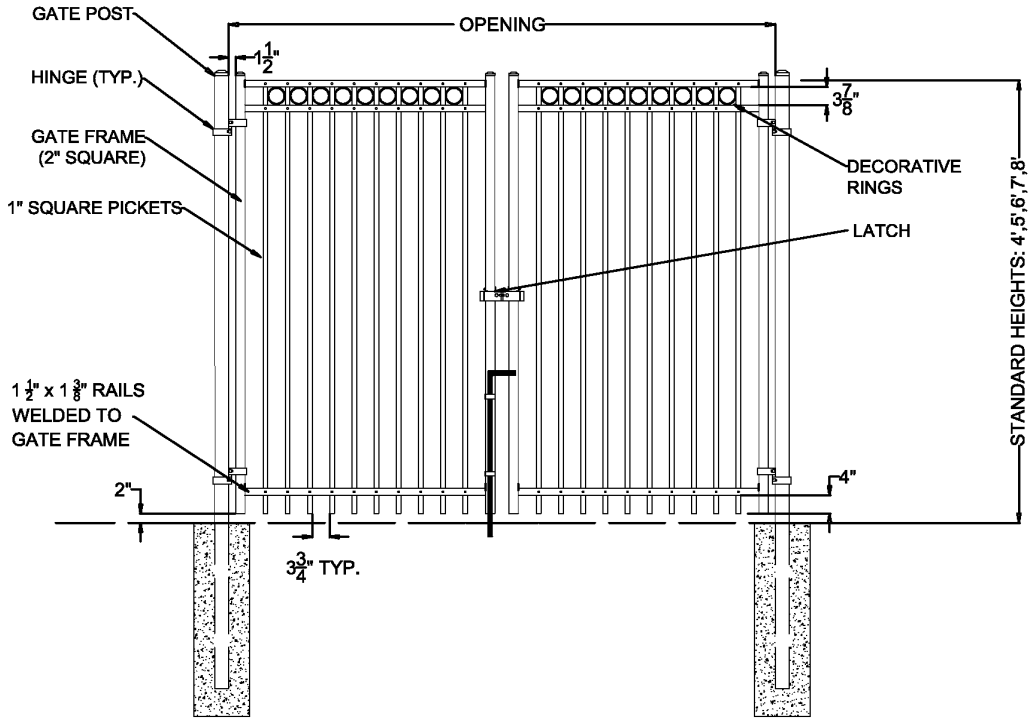

OPTIONS:

Fence Heights:

- 4 ft
- 5 ft
- 6 ft
- 7 ft
- 8 ft

Gate Opening:

- 10' Wide
- 12' Wide
- 14' Wide
- 16' Wide

Post Option:

- 2-1/2" sq. 12 ga.
- 3" sq. 12 ga.
- 4" sq. 12 ga.

Picket Gauge:

- 18 gauge
- 16 gauge
- 14 gauge

Cap Style:

- Ball Style
- Flat Style

Color:

- Black (standard)
- Bronze
- Green
- White

MONUMENTAL IRON WORKS

**IMPERIAL D MODIFIED – 1" PICKET
DOUBLE SWING GATE**

BY: es & swh