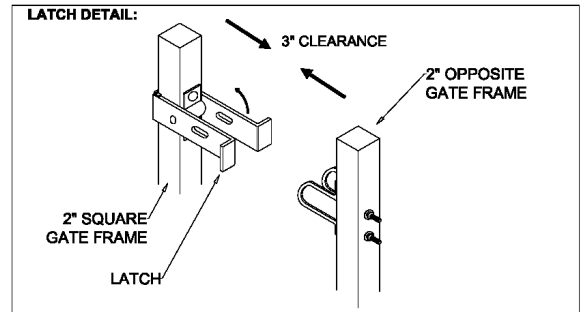

OPTIONS:

Fence Heights:

- 4 ft
- 5 ft
- 6 ft
- 7 ft
- 8 ft

Gate Opening:

- 10' Wide
- 12' Wide
- 14' Wide
- 16' Wide

Post Option:

- 2-1/2" sq. 12 ga.
- 3" sq. 12 ga.
- 4" sq. 12 ga.

Picket Gauge:

- 18 gauge
- 16 gauge
- 14 gauge

Cap Style:

- Ball Style
- Flat Style

Color:

- Black (standard)
- Bronze
- Green
- White

MONUMENTAL IRON WORKS

**IMPERIAL D MODIFIED – 1" PICKET
DOUBLE SWING GATE**

BY: es & swh