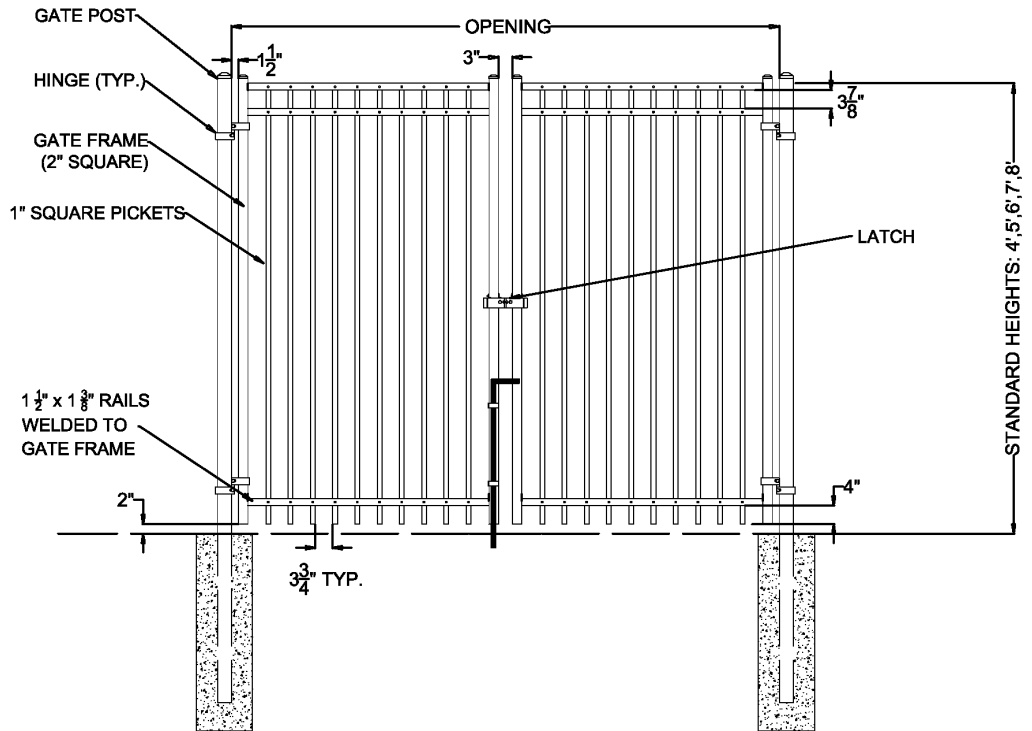

**OPTIONS:**

**Fence Heights:**

- 4 ft
- 5 ft
- 6 ft
- 7 ft
- 8 ft

**Gate Opening:**

- 10' Wide
- 12' Wide
- 14' Wide
- 16' Wide

**Post Option:**

- 2-1/2" sq. 12 ga.
- 3" sq. 12 ga.
- 4" sq. 12 ga.

**Picket Gauge:**

- 18 gauge
- 16 gauge
- 14 gauge

**Cap Style:**

- Ball Style
- Flat Style

**Color:**

- Black (standard)
- Bronze
- Green
- White

**MASTER HALCO®**

**MONUMENTAL IRON WORKS**

**IMPERIAL B - 1" PICKET  
DOUBLE SWING GATE**