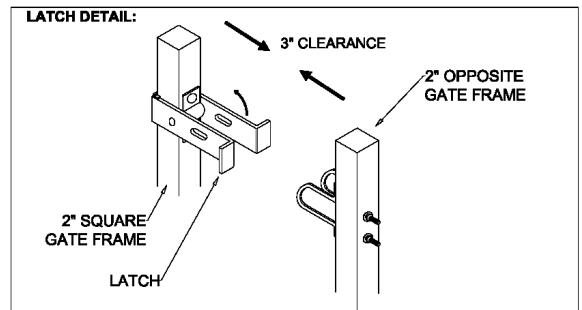

**OPTIONS:**

**Fence Heights:**

- 4 ft
- 5 ft
- 6 ft
- 7 ft
- 8 ft

**Gate Opening:**

- 10' Wide
- 12' Wide
- 14' Wide
- 16' Wide

**Post Option:**

- 2-1/2" sq. 12 ga.
- 3" sq. 12 ga.
- 4" sq. 12 ga.

**Picket Gauge:**

- 18 gauge
- 16 gauge
- 14 gauge

**Cap Style:**

- Ball Style
- Flat Style

**Color:**

- Black (standard)
- Bronze
- Green
- White

**MASTER HALCO®**

**MONUMENTAL IRON WORKS**

**IMPERIAL B - 1" PICKET  
DOUBLE SWING GATE**