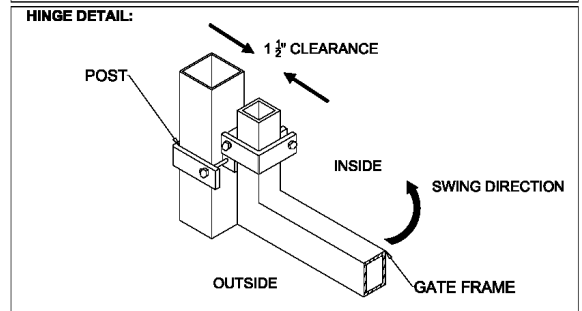

**OPTIONS:**

**Fence Heights:**

- 4 ft
- 5 ft
- 6 ft
- 7 ft
- 8 ft

**Gate Opening:**

- 10' Wide
- 12' Wide
- 14' Wide
- 16' Wide

**Post Option:**

- 2-1/2" sq. 12 ga.
- 3" sq. 12 ga.
- 4" sq. 12 ga.

**Picket Gauge:**

- 18 gauge
- 16 gauge
- 14 gauge

**Cap Style:**

- Ball Style
- Flat Style

**Color:**

- Black (standard)
- Bronze
- Green
- White

**MASTER HALCO®**

**MONUMENTAL IRON WORKS**

**IMPERIAL B - 1" PICKET  
DOUBLE SWING GATE**