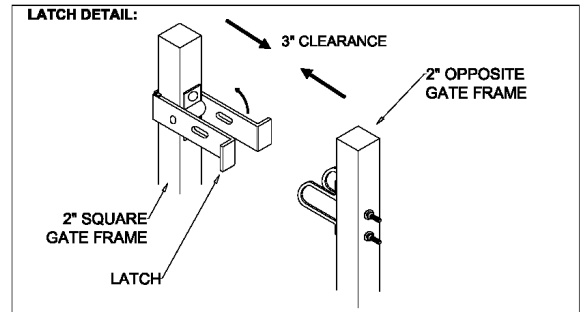

OPTIONS:

Fence Heights:

- 4 ft
- 5 ft
- 6 ft
- 7 ft
- 8 ft

Gate Opening:

- 10' Wide
- 12' Wide
- 14' Wide
- 16' Wide

Post Option:

- 2-1/2" sq. 12 ga.
- 3" sq. 12 ga.
- 4" sq. 12 ga.

Picket Gauge:

- 18 gauge
- 16 gauge
- 14 gauge

Cap Style:

- Ball Style
- Flat Style

Color:

- Black (standard)
- Bronze
- Green
- White

MONUMENTAL IRON WORKS

**IMPERIAL A - 1" PICKET
DOUBLE SWING GATE**

BY: es & swh