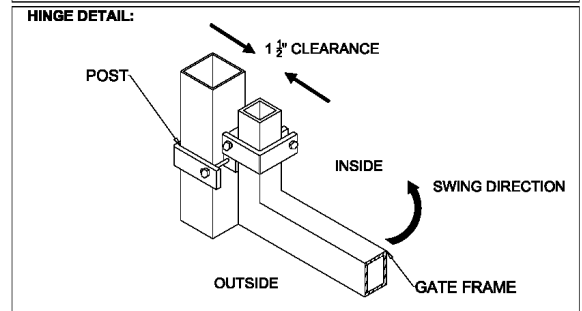

OPTIONS:

Fence Heights:

- 4 ft
- 5 ft
- 6 ft
- 7 ft
- 8 ft

Gate Opening:

- 10' Wide
- 12' Wide
- 14' Wide
- 16' Wide

Post Option:

- 2-1/2" sq. 12 ga.
- 3" sq. 12 ga.
- 4" sq. 12 ga.

Picket Gauge:

- 18 gauge
- 16 gauge
- 14 gauge

Cap Style:

- Ball Style
- Flat Style

Color:

- Black (standard)
- Bronze
- Green
- White

MONUMENTAL IRON WORKS

**IMPERIAL A - 1" PICKET
DOUBLE SWING GATE**

BY: es & swh