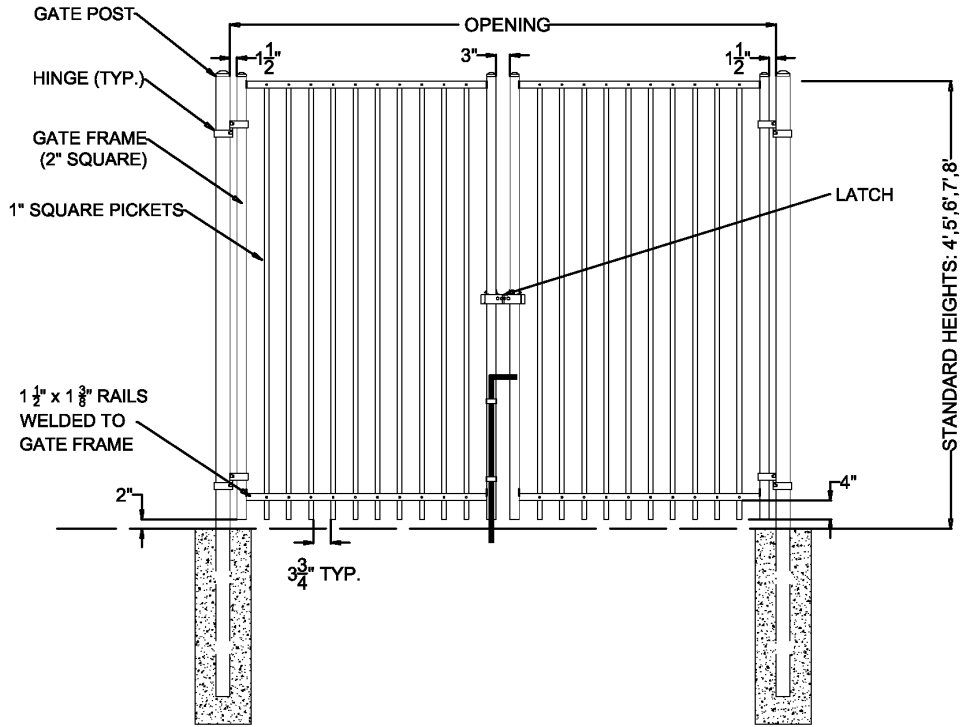

OPTIONS:

Fence Heights:

- 4 ft
- 5 ft
- 6 ft
- 7 ft
- 8 ft

Gate Opening:

- 10' Wide
- 12' Wide
- 14' Wide
- 16' Wide

Post Option:

- 2-1/2" sq. 12 ga.
- 3" sq. 12 ga.
- 4" sq. 12 ga.

Picket Gauge:

- 18 gauge
- 16 gauge
- 14 gauge

Cap Style:

- Ball Style
- Flat Style

Color:

- Black (standard)
- Bronze
- Green
- White

MONUMENTAL IRON WORKS

**IMPERIAL A - 1" PICKET
DOUBLE SWING GATE**

BY: es & swh