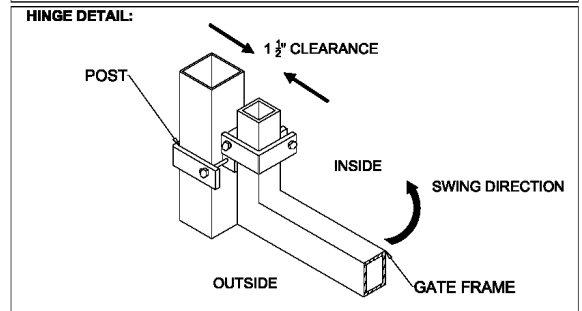

OPTIONS:

Fence Heights:

- 4 ft
- 5 ft
- 6 ft
- 7 ft
- 8 ft

Gate Opening:

- 10' Wide
- 12' Wide
- 14' Wide
- 16' Wide

Post Option:

- 2-1/2" sq. 12 ga.
- 3" sq. 12 ga.
- 4" sq. 12 ga.

Picket Gauge:

- 18 gauge
- 16 gauge
- 14 gauge

Cap Style:

- Ball Style
- Flat Style

Color:

- Black (standard)
- Bronze
- Green
- White

MONUMENTAL IRON WORKS

ESTATE L - 1" PICKET DOUBLE SWING GATE

BY: es & swh