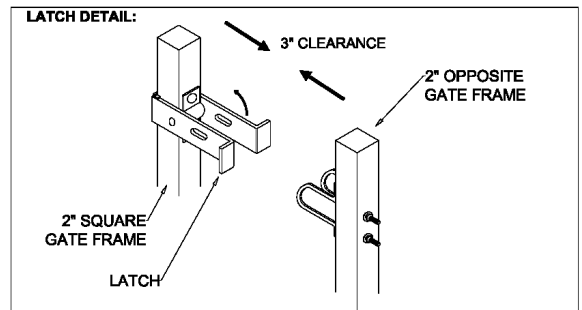

OPTIONS:

Fence Heights:

- 4 ft
- 5 ft
- 6 ft
- 7 ft
- 8 ft

Gate Opening:

- 10' Wide
- 12' Wide
- 14' Wide
- 16' Wide

Post Option:

- 2-1/2" sq. 12 ga.
- 3" sq. 12 ga.
- 4" sq. 12 ga.

Picket Gauge:

- 18 gauge
- 16 gauge
- 14 gauge

Cap Style:

- Ball Style
- Flat Style

Color:

- Black (standard)
- Bronze
- Green
- White

MONUMENTAL IRON WORKS

ESTATE L - 1" PICKET DOUBLE SWING GATE

BY: es & swh