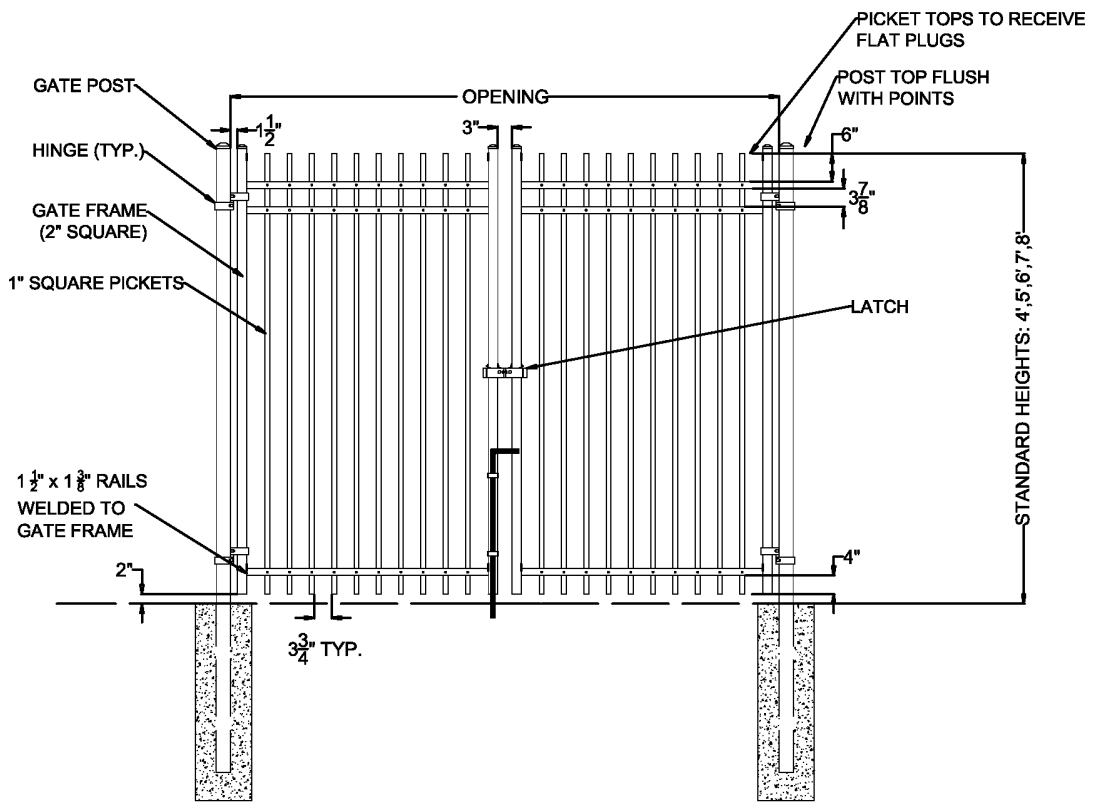

OPTIONS:

Fence Heights:

- 4 ft
- 5 ft
- 6 ft
- 7 ft
- 8 ft

Gate Opening:

- 10' Wide
- 12' Wide
- 14' Wide
- 16' Wide

Post Option:

- 2-1/2" sq. 12 ga.
- 3" sq. 12 ga.
- 4" sq. 12 ga.

Picket Gauge:

- 18 gauge
- 16 gauge
- 14 gauge

Cap Style:

- Ball Style
- Flat Style

Color:

- Black (standard)
- Bronze
- Green
- White

MONUMENTAL IRON WORKS

ESTATE L - 1" PICKET DOUBLE SWING GATE

BY: es & swh