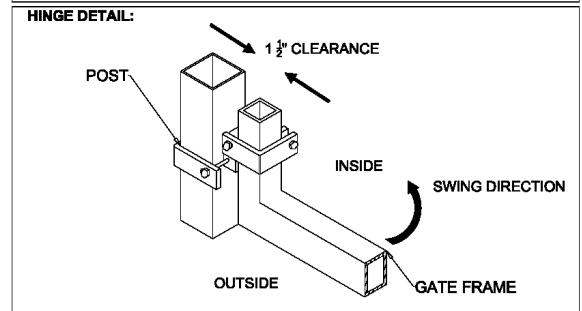

OPTIONS:

Fence Heights:

- 4 ft
- 5 ft
- 6 ft
- 7 ft
- 8 ft

Gate Opening:

- 10' Wide
- 12' Wide
- 14' Wide
- 16' Wide

Post Option:

- 2-1/2" sq. 12 ga.
- 3" sq. 12 ga.
- 4" sq. 12 ga.

Picket Gauge:

- 18 gauge
- 16 gauge
- 14 gauge

Cap Style:

- Ball Style
- Flat Style

Color:

- Black (standard)
- Bronze
- Green
- White

MONUMENTAL IRON WORKS

ESTATE K - 1" PICKET DOUBLE SWING GATE

BY: es & swh