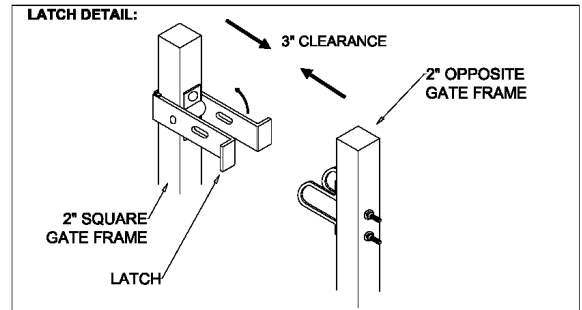

OPTIONS:

Fence Heights:

- 4 ft
- 5 ft
- 6 ft
- 7 ft
- 8 ft

Gate Opening:

- 10' Wide
- 12' Wide
- 14' Wide
- 16' Wide

Post Option:

- 2-1/2" sq. 12 ga.
- 3" sq. 12 ga.
- 4" sq. 12 ga.

Picket Gauge:

- 18 gauge
- 16 gauge
- 14 gauge

Cap Style:

- Ball Style
- Flat Style

Color:

- Black (standard)
- Bronze
- Green
- White

MONUMENTAL IRON WORKS

ESTATE K - 1" PICKET DOUBLE SWING GATE

BY: es & swh