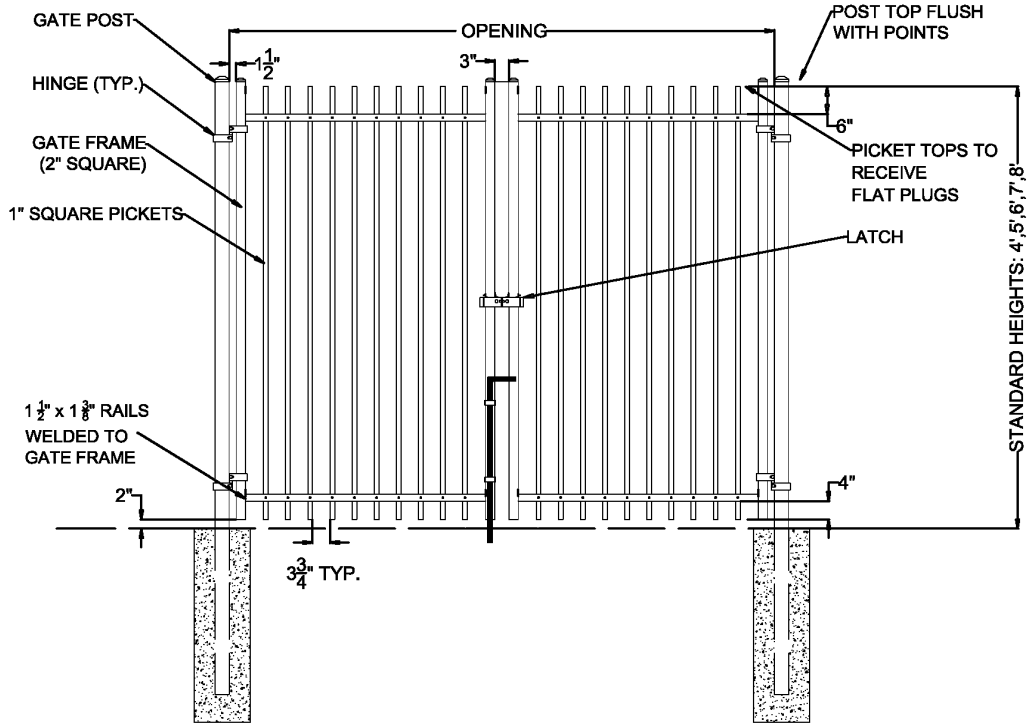

OPTIONS:

Fence Heights:

- 4 ft
- 5 ft
- 6 ft
- 7 ft
- 8 ft

Gate Opening:

- 10' Wide
- 12' Wide
- 14' Wide
- 16' Wide

Post Option:

- 2-1/2" sq. 12 ga.
- 3" sq. 12 ga.
- 4" sq. 12 ga.

Picket Gauge:

- 18 gauge
- 16 gauge
- 14 gauge

Cap Style:

- Ball Style
- Flat Style

Color:

- Black (standard)
- Bronze
- Green
- White

MONUMENTAL IRON WORKS

ESTATE K - 1" PICKET DOUBLE SWING GATE

BY: es & swh