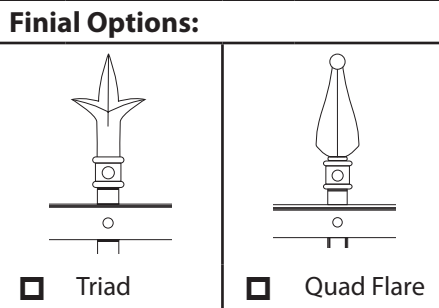

OPTIONS:

Fence Heights:

- 4 ft
- 5 ft
- 6 ft
- 7 ft
- 8 ft

Gate Opening:

- 10' Wide
- 12' Wide
- 14' Wide
- 16' Wide

Post Option:

- 2-1/2" sq. 12 ga.
- 3" sq. 12 ga.
- 4" sq. 12 ga.

Picket Gauge:

- 18 gauge
- 16 gauge
- 14 gauge

Cap Style:

- Ball Style
- Flat Style

Color:

- Black (standard)
- Bronze
- Green
- White

 <p>MASTER HALCO®</p>	MONUMENTAL IRON WORKS	BY: es & swh
	ESTATE G - 1" PICKET DOUBLE SWING GATE	DATE: 5/7/18
3010 Lyndon B. Johnson Fwy Ste. 800, Dallas, TX 75234 www.masterhalco.com Phone No. 800-883-8384	Installer:	REV:
	Project:	REV DATE:
		DWG:
		PART NO: