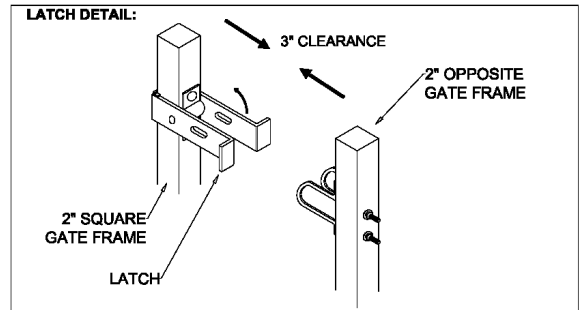

OPTIONS:

Fence Heights:

- 4 ft
- 5 ft
- 6 ft
- 7 ft
- 8 ft

Gate Opening:

- 10' Wide
- 12' Wide
- 14' Wide
- 16' Wide

Post Option:

- 2-1/2" sq. 12 ga.
- 3" sq. 12 ga.
- 4" sq. 12 ga.

Picket Gauge:

- 18 gauge
- 16 gauge
- 14 gauge

Cap Style:

- Ball Style
- Flat Style

Color:

- Black (standard)
- Bronze
- Green
- White

 <p>MASTER HALCO®</p>	MONUMENTAL IRON WORKS	BY: es & swh
	ESTATE G - 1" PICKET DOUBLE SWING GATE	DATE: 5/7/18
3010 Lyndon B. Johnson Fwy Ste. 800, Dallas, TX 75234 www.masterhalco.com Phone No. 800-883-8384	Installer:	REV:
	Project:	REV DATE:
		DWG:
		PART NO: