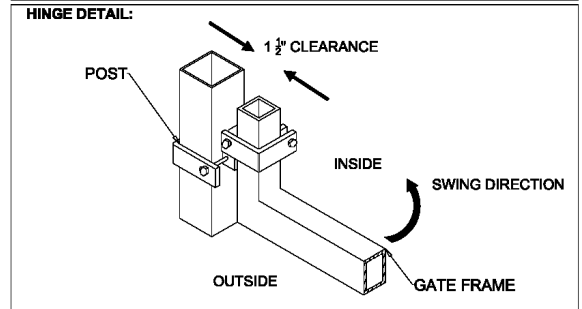

OPTIONS:

Fence Heights:

- 4 ft
- 5 ft
- 6 ft
- 7 ft
- 8 ft

Gate Opening:

- 10' Wide
- 12' Wide
- 14' Wide
- 16' Wide

Post Option:

- 2-1/2" sq. 12 ga.
- 3" sq. 12 ga.
- 4" sq. 12 ga.

Picket Gauge:

- 18 gauge
- 16 gauge
- 14 gauge

Cap Style:

- Ball Style
- Flat Style

Color:

- Black (standard)
- Bronze
- Green
- White

 <p>MASTER HALCO®</p>	MONUMENTAL IRON WORKS	BY: es & swh
	ESTATE G - 1" PICKET DOUBLE SWING GATE	DATE: 5/7/18
3010 Lyndon B. Johnson Fwy Ste. 800, Dallas, TX 75234 www.masterhalco.com Phone No. 800-883-8384	Installer:	REV:
	Project:	REV DATE:
		DWG:
		PART NO: