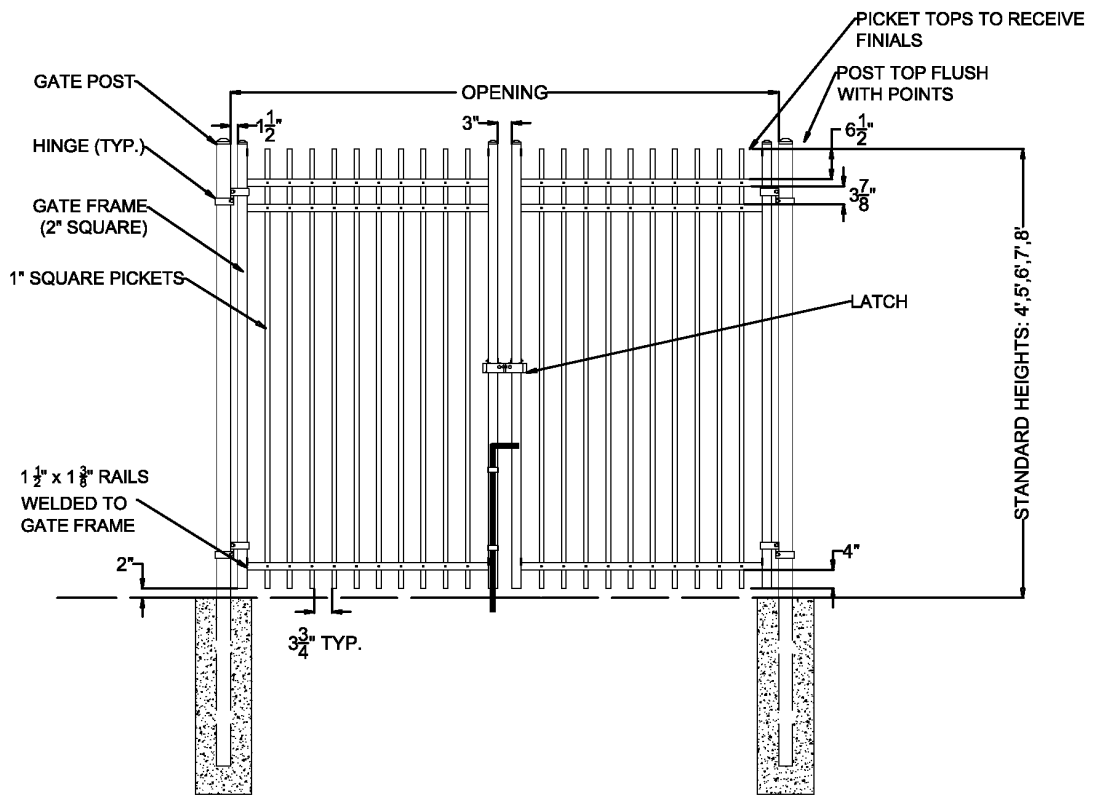

OPTIONS:

Fence Heights:

- 4 ft
- 5 ft
- 6 ft
- 7 ft
- 8 ft

Gate Opening:

- 10' Wide
- 12' Wide
- 14' Wide
- 16' Wide

Post Option:

- 2-1/2" sq. 12 ga.
- 3" sq. 12 ga.
- 4" sq. 12 ga.

Picket Gauge:

- 18 gauge
- 16 gauge
- 14 gauge

Cap Style:

- Ball Style
- Flat Style

Color:

- Black (standard)
- Bronze
- Green
- White

 <p>MASTER HALCO®</p>	MONUMENTAL IRON WORKS	BY: es & swh
	ESTATE G - 1" PICKET DOUBLE SWING GATE	DATE: 5/7/18
3010 Lyndon B. Johnson Fwy Ste. 800, Dallas, TX 75234 www.masterhalco.com Phone No. 800-883-8384	Installer:	REV:
	Project:	REV DATE:
		DWG:
		PART NO: