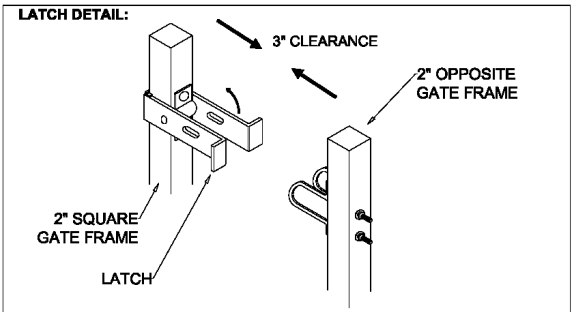

**OPTIONS:**

**Fence Heights:**

- 4 ft
- 5 ft
- 6 ft
- 7 ft
- 8 ft

**Gate Opening:**

- 10' Wide
- 12' Wide
- 14' Wide
- 16' Wide

**Post Option:**

- 2-1/2" sq. 12 ga.
- 3" sq. 12 ga.
- 4" sq. 12 ga.

**Picket Gauge:**

- 18 gauge
- 16 gauge
- 14 gauge

**Cap Style:**

- Ball Style
- Flat Style

**Color:**

- Black (standard)
- Bronze
- Green
- White

	<b>MONUMENTAL IRON WORKS</b>	BY: es & swH DATE: 5/7/18
	<b>ESTATE F - 1" PICKET DOUBLE SWING GATE</b>	REV: REV DATE:
3010 Lyndon B. Johnson Fwy Ste. 800, Dallas, TX 75234 www.masterhalco.com Phone No. 800-883-8384	Installer:	DWG:
	Project:	PART NO: