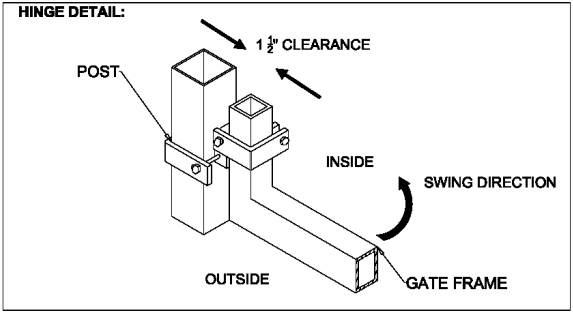

**OPTIONS:**

**Fence Heights:**

- 4 ft
- 5 ft
- 6 ft
- 7 ft
- 8 ft

**Gate Opening:**

- 10' Wide
- 12' Wide
- 14' Wide
- 16' Wide

**Post Option:**

- 2-1/2" sq. 12 ga.
- 3" sq. 12 ga.
- 4" sq. 12 ga.

**Picket Gauge:**

- 18 gauge
- 16 gauge
- 14 gauge

**Cap Style:**

- Ball Style
- Flat Style

**Color:**

- Black (standard)
- Bronze
- Green
- White

	<b>MONUMENTAL IRON WORKS</b>	BY: es & swH DATE: 5/7/18
	<b>ESTATE F - 1" PICKET DOUBLE SWING GATE</b>	REV: REV DATE:
3010 Lyndon B. Johnson Fwy Ste. 800, Dallas, TX 75234 www.masterhalco.com Phone No. 800-883-8384	Installer:	DWG:
	Project:	PART NO: