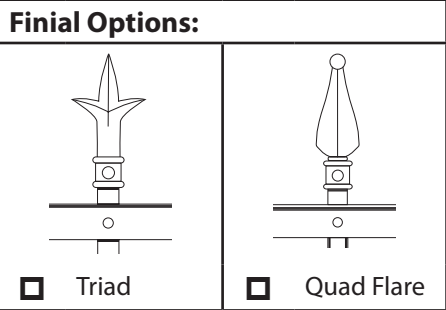

**OPTIONS:**

**Fence Heights:**

- 4 ft
- 5 ft
- 6 ft
- 7 ft
- 8 ft

**Gate Opening:**

- 10' Wide
- 12' Wide
- 14' Wide
- 16' Wide

**Post Option:**

- 2-1/2" sq. 12 ga.
- 3" sq. 12 ga.
- 4" sq. 12 ga.

**Picket Gauge:**

- 18 gauge
- 16 gauge
- 14 gauge

**Cap Style:**

- Ball Style
- Flat Style

**Color:**

- Black (standard)
- Bronze
- Green
- White

	<b>MONUMENTAL IRON WORKS</b>	BY: es & swH DATE: 5/7/18
	<b>ESTATE F - 1" PICKET DOUBLE SWING GATE</b>	REV: REV DATE:
3010 Lyndon B. Johnson Fwy Ste. 800, Dallas, TX 75234 www.masterhalco.com Phone No. 800-883-8384	Installer:	DWG:
	Project:	PART NO: