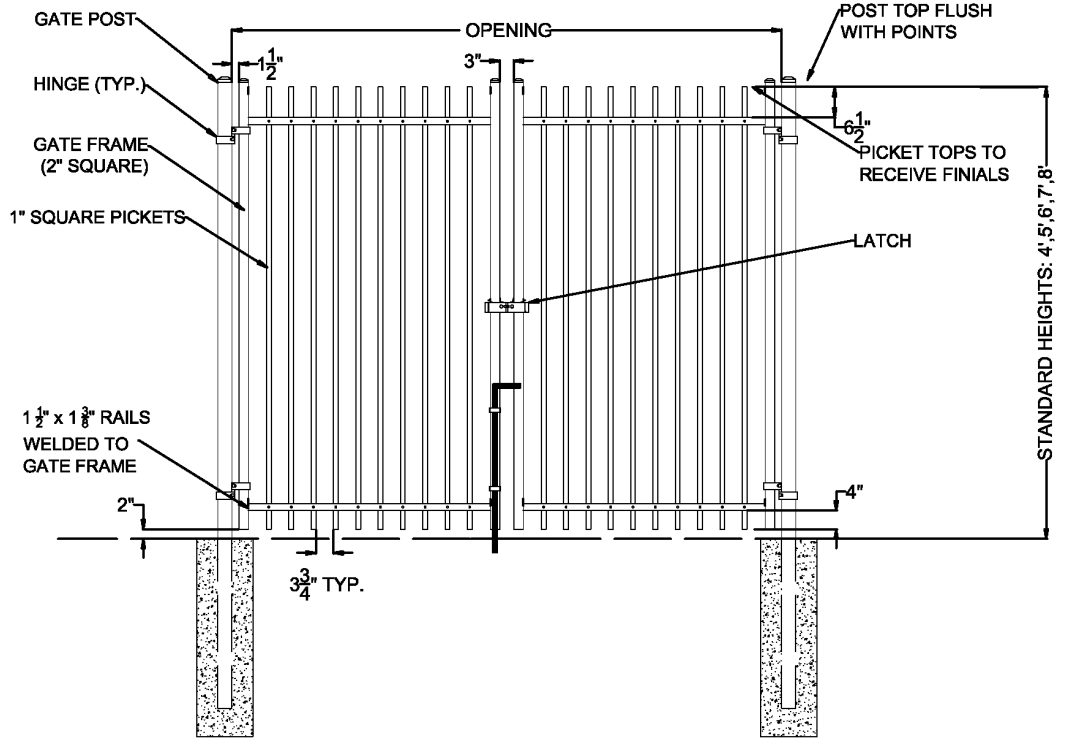

**OPTIONS:**

**Fence Heights:**

- 4 ft
- 5 ft
- 6 ft
- 7 ft
- 8 ft

**Gate Opening:**

- 10' Wide
- 12' Wide
- 14' Wide
- 16' Wide

**Post Option:**

- 2-1/2" sq. 12 ga.
- 3" sq. 12 ga.
- 4" sq. 12 ga.

**Picket Gauge:**

- 18 gauge
- 16 gauge
- 14 gauge

**Cap Style:**

- Ball Style
- Flat Style

**Color:**

- Black (standard)
- Bronze
- Green
- White

	<b>MONUMENTAL IRON WORKS</b>	BY: es & swH DATE: 5/7/18
	<b>ESTATE F - 1" PICKET DOUBLE SWING GATE</b>	REV: REV DATE:
3010 Lyndon B. Johnson Fwy Ste. 800, Dallas, TX 75234 www.masterhalco.com Phone No. 800-883-8384	Installer:	DWG:
	Project:	PART NO: