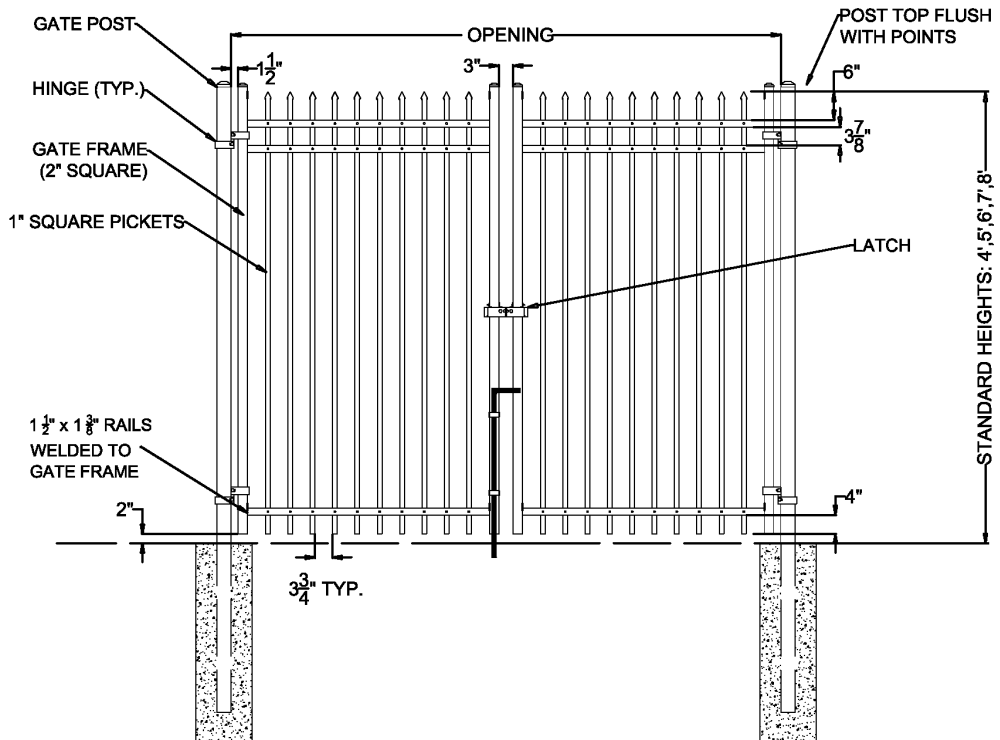

**OPTIONS:**

**Fence Heights:**

- 4 ft
- 5 ft
- 6 ft
- 7 ft
- 8 ft

**Gate Opening:**

- 10' Wide
- 12' Wide
- 14' Wide
- 16' Wide

**Post Option:**

- 2-1/2" sq. 12 ga.
- 3" sq. 12 ga.
- 4" sq. 12 ga.

**Picket Gauge:**

- 18 gauge
- 16 gauge
- 14 gauge

**Cap Style:**

- Ball Style
- Flat Style

**Color:**

- Black (standard)
- Bronze
- Green
- White

**MASTER HALCO®**

**MONUMENTAL IRON WORKS**

**ESTATE B - 1\"/>**

PART NO: