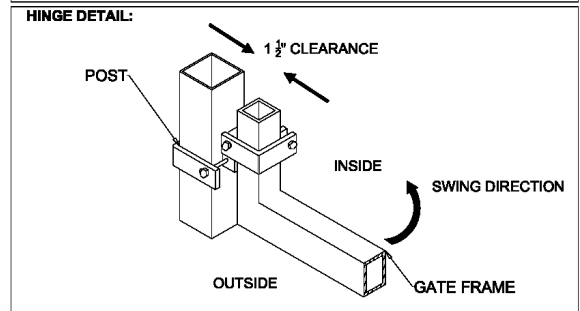

OPTIONS:

Fence Heights:

- ☐ 4 ft
- ☐ 5 ft
- ☐ 6 ft
- ☐ 7 ft
- ☐ 8 ft

Gate Opening:

- ☐ 10' Wide
- ☐ 12' Wide
- ☐ 14' Wide
- ☐ 16' Wide

Post Option:

- ☐ 2-1/2" sq. 12 ga.
- ☐ 3" sq. 12 ga.
- ☐ 4" sq. 12 ga.

Picket Gauge:

- ☐ 18 gauge
- ☐ 16 gauge
- ☐ 14 gauge

Cap Style:

- ☐ Ball Style
- ☐ Flat Style

Color:

- ☐ Black (standard)
- ☐ Bronze
- ☐ Green
- ☐ White

MASTER HALCO®

MONUMENTAL IRON WORKS

ESTATE B - 1\"/>

BY: es & swh

DATE: 5/7/18

REV:

REV DATE:

3010 Lyndon B. Johnson Fwy
Ste. 800, Dallas, TX 75234
www.masterhalco.com
Phone No. 800-883-8384

Installer:

Project:

DWG:

PART NO: