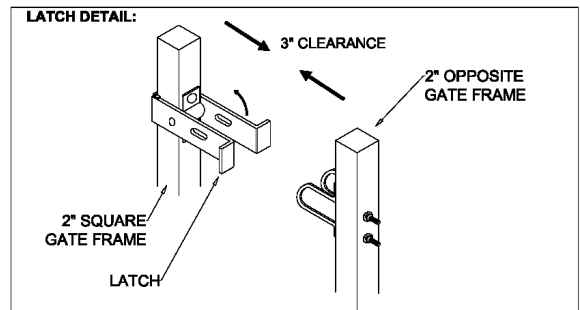

**OPTIONS:**

**Fence Heights:**

- 4 ft
- 5 ft
- 6 ft
- 7 ft
- 8 ft

**Gate Opening:**

- 10' Wide
- 12' Wide
- 14' Wide
- 16' Wide

**Post Option:**

- 2-1/2" sq. 12 ga.
- 3" sq. 12 ga.
- 4" sq. 12 ga.

**Picket Gauge:**

- 18 gauge
- 16 gauge
- 14 gauge

**Cap Style:**

- Ball Style
- Flat Style

**Color:**

- Black (standard)
- Bronze
- Green
- White

**MASTER HALCO®**

**MONUMENTAL IRON WORKS**

**ESTATE B - 1\"/>**