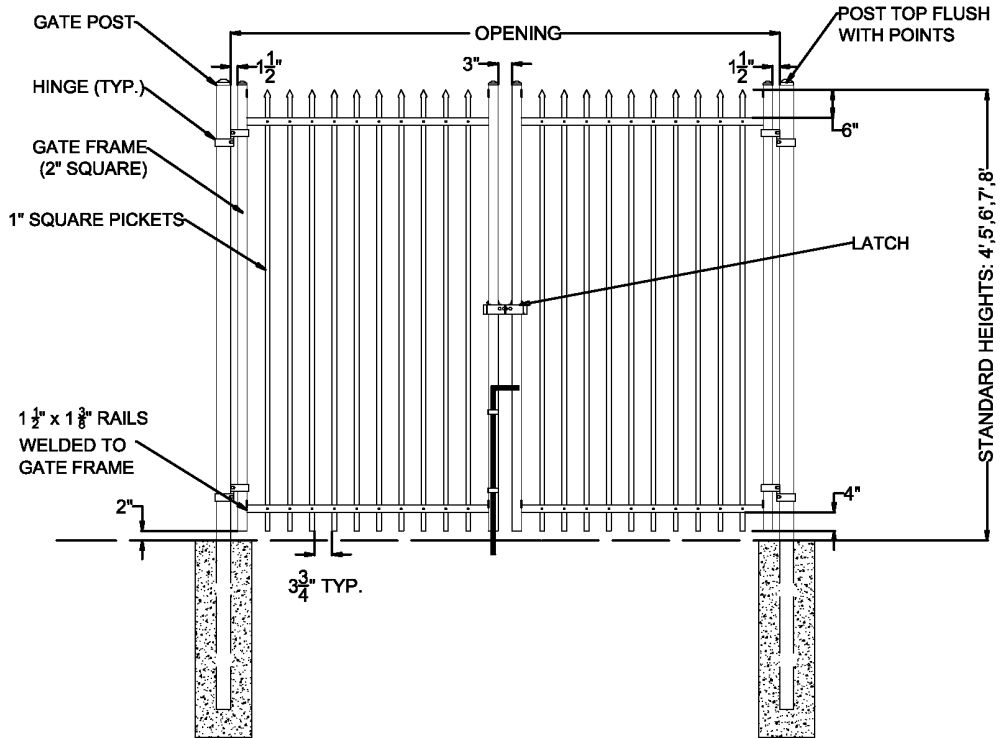

OPTIONS:

Fence Heights:

- 4 ft
- 5 ft
- 6 ft
- 7 ft
- 8 ft

Gate Opening:

- 10' Wide
- 12' Wide
- 14' Wide
- 16' Wide

Post Option:

- 2-1/2" sq. 12 ga.
- 3" sq. 12 ga.
- 4" sq. 12 ga.

Picket Gauge:

- 18 gauge
- 16 gauge
- 14 gauge

Cap Style:

- Ball Style
- Flat Style

Color:

- Black (standard)
- Bronze
- Green
- White

MONUMENTAL IRON WORKS

ESTATE A - 1" PICKET DOUBLE SWING GATE

BY: es & swh