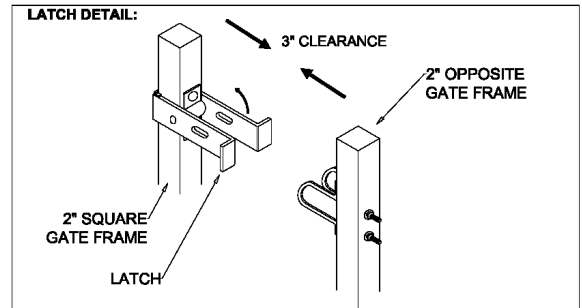

OPTIONS:

Fence Heights:

- 4 ft
- 5 ft
- 6 ft
- 7 ft
- 8 ft

Gate Opening:

- 10' Wide
- 12' Wide
- 14' Wide
- 16' Wide

Post Option:

- 2-1/2" sq. 12 ga.
- 3" sq. 12 ga.
- 4" sq. 12 ga.

Picket Gauge:

- 18 gauge
- 16 gauge
- 14 gauge

Cap Style:

- Ball Style
- Flat Style

Color:

- Black (standard)
- Bronze
- Green
- White

MONUMENTAL IRON WORKS

ESTATE A - 1" PICKET DOUBLE SWING GATE

BY: es & swh