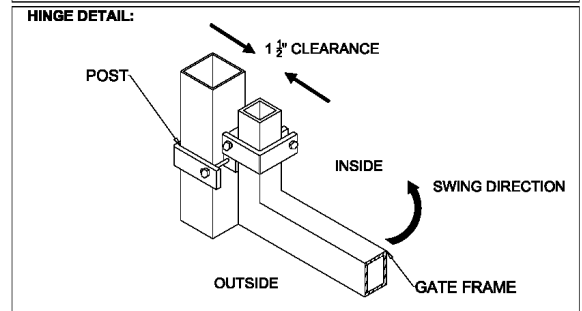

OPTIONS:

Fence Heights:

- 4 ft
- 5 ft
- 6 ft
- 7 ft
- 8 ft

Gate Opening:

- 10' Wide
- 12' Wide
- 14' Wide
- 16' Wide

Post Option:

- 2-1/2" sq. 12 ga.
- 3" sq. 12 ga.
- 4" sq. 12 ga.

Picket Gauge:

- 18 gauge
- 16 gauge
- 14 gauge

Cap Style:

- Ball Style
- Flat Style

Color:

- Black (standard)
- Bronze
- Green
- White

MONUMENTAL IRON WORKS

ESTATE A - 1" PICKET DOUBLE SWING GATE

BY: es & swh