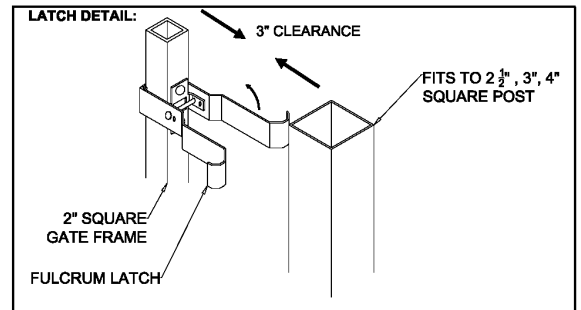

OPTIONS:

Fence Heights:

- 4 ft
- 5 ft
- 6 ft
- 7 ft
- 8 ft

Gate Opening:

- 3' Wide
- 4' Wide
- 5' Wide

Post Option:

- 2-1/2" sq. 12 ga.
- 3" sq. 12 ga.
- 4" sq. 12 ga.

Picket Gauge:

- 18 gauge
- 16 gauge
- 14 gauge

Cap Style:

- Ball Style
- Flat Style

Color:

- Black (standard)
- Bronze
- Green
- White

MONUMENTAL IRON WORKS

**IMPERIAL E - 1" PICKET
SINGLE SWING GATE**

BY: es & swh