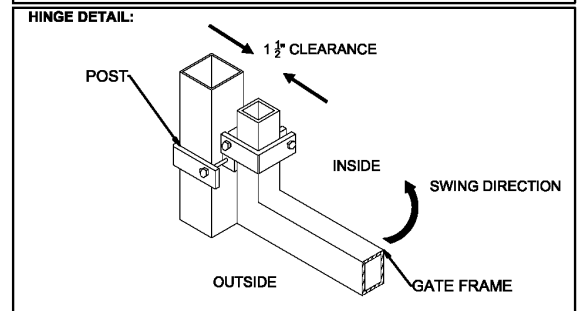

OPTIONS:

Fence Heights:

- 4 ft
- 5 ft
- 6 ft
- 7 ft
- 8 ft

Gate Opening:

- 3' Wide
- 4' Wide
- 5' Wide

Post Option:

- 2-1/2" sq. 12 ga.
- 3" sq. 12 ga.
- 4" sq. 12 ga.

Picket Gauge:

- 18 gauge
- 16 gauge
- 14 gauge

Cap Style:

- Ball Style
- Flat Style

Color:

- Black (standard)
- Bronze
- Green
- White

MONUMENTAL IRON WORKS

**IMPERIAL E - 1" PICKET
SINGLE SWING GATE**

BY: es & swh