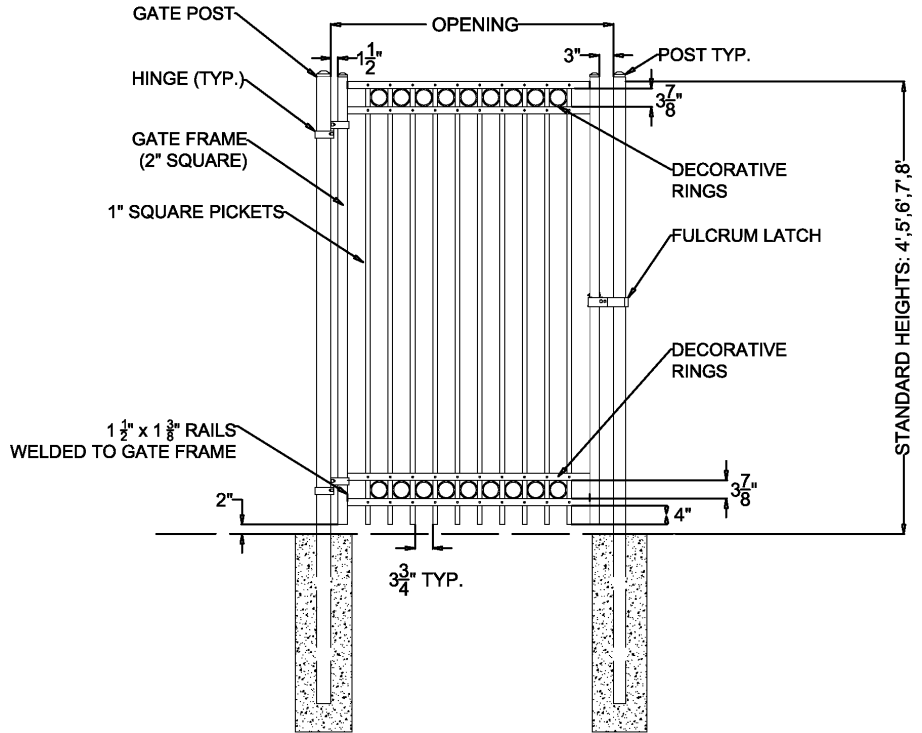

OPTIONS:

Fence Heights:

- 4 ft
- 5 ft
- 6 ft
- 7 ft
- 8 ft

Gate Opening:

- 3' Wide
- 4' Wide
- 5' Wide

Post Option:

- 2-1/2" sq. 12 ga.
- 3" sq. 12 ga.
- 4" sq. 12 ga.

Picket Gauge:

- 18 gauge
- 16 gauge
- 14 gauge

Cap Style:

- Ball Style
- Flat Style

Color:

- Black (standard)
- Bronze
- Green
- White

MONUMENTAL IRON WORKS

**IMPERIAL E - 1" PICKET
SINGLE SWING GATE**

BY: es & swh