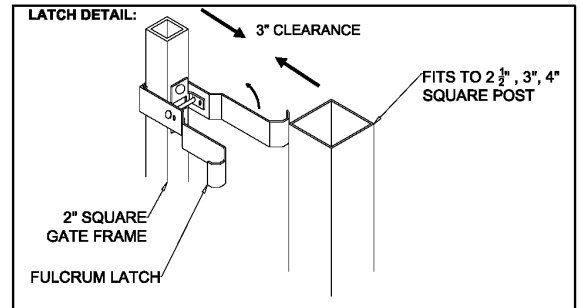

OPTIONS:

Fence Heights:

- 4 ft
- 5 ft
- 6 ft
- 7 ft
- 8 ft

Gate Opening:

- 3' Wide
- 4' Wide
- 5' Wide

Post Option:

- 2-1/2" sq. 12 ga.
- 3" sq. 12 ga.
- 4" sq. 12 ga.

Picket Gauge:

- 18 gauge
- 16 gauge
- 14 gauge

Cap Style:

- Ball Style
- Flat Style

Color:

- Black (standard)
- Bronze
- Green
- White

MONUMENTAL IRON WORKS

IMPERIAL D MODIFIED – 1" PICKET SINGLE SWING GATE

BY: es & swh