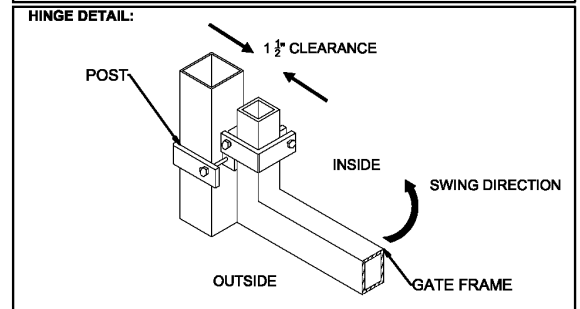

OPTIONS:

Fence Heights:

- 4 ft
- 5 ft
- 6 ft
- 7 ft
- 8 ft

Gate Opening:

- 3' Wide
- 4' Wide
- 5' Wide

Post Option:

- 2-1/2" sq. 12 ga.
- 3" sq. 12 ga.
- 4" sq. 12 ga.

Picket Gauge:

- 18 gauge
- 16 gauge
- 14 gauge

Cap Style:

- Ball Style
- Flat Style

Color:

- Black (standard)
- Bronze
- Green
- White

MONUMENTAL IRON WORKS

IMPERIAL D MODIFIED – 1" PICKET SINGLE SWING GATE

BY: es & swh