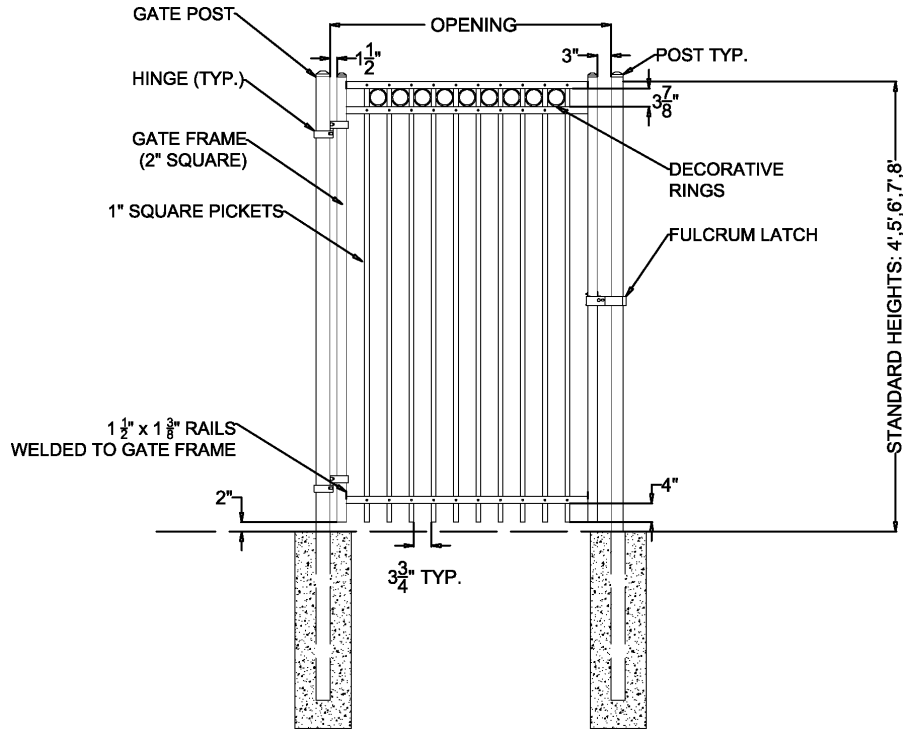

OPTIONS:

Fence Heights:

- 4 ft
- 5 ft
- 6 ft
- 7 ft
- 8 ft

Gate Opening:

- 3' Wide
- 4' Wide
- 5' Wide

Post Option:

- 2-1/2" sq. 12 ga.
- 3" sq. 12 ga.
- 4" sq. 12 ga.

Picket Gauge:

- 18 gauge
- 16 gauge
- 14 gauge

Cap Style:

- Ball Style
- Flat Style

Color:

- Black (standard)
- Bronze
- Green
- White

MONUMENTAL IRON WORKS

IMPERIAL D MODIFIED – 1" PICKET SINGLE SWING GATE

BY: es & swh