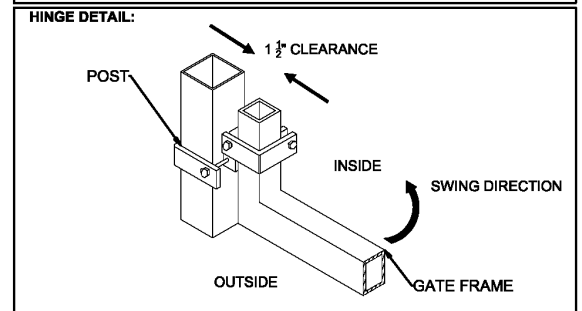

OPTIONS:

Fence Heights:

- 4 ft
- 5 ft
- 6 ft
- 7 ft
- 8 ft

Gate Opening:

- 3' Wide
- 4' Wide
- 5' Wide

Post Option:

- 2-1/2" sq. 12 ga.
- 3" sq. 12 ga.
- 4" sq. 12 ga.

Picket Gauge:

- 18 gauge
- 16 gauge
- 14 gauge

Cap Style:

- Ball Style
- Flat Style

Color:

- Black (standard)
- Bronze
- Green
- White

MONUMENTAL IRON WORKS

**IMPERIAL B - 1" PICKET
SINGLE SWING GATE**

BY: es & swh