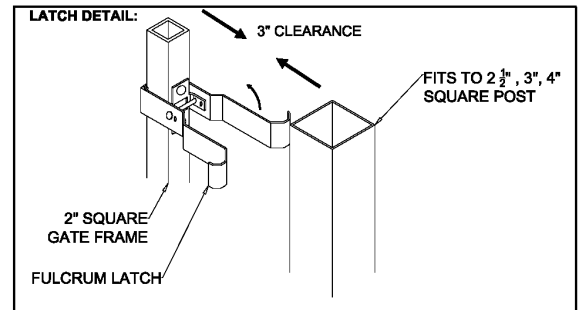

OPTIONS:

Fence Heights:

- 4 ft
- 5 ft
- 6 ft
- 7 ft
- 8 ft

Gate Opening:

- 3' Wide
- 4' Wide
- 5' Wide

Post Option:

- 2-1/2" sq. 12 ga.
- 3" sq. 12 ga.
- 4" sq. 12 ga.

Picket Gauge:

- 18 gauge
- 16 gauge
- 14 gauge

Cap Style:

- Ball Style
- Flat Style

Color:

- Black (standard)
- Bronze
- Green
- White

MONUMENTAL IRON WORKS

**IMPERIAL B - 1" PICKET
SINGLE SWING GATE**

BY: es & swh