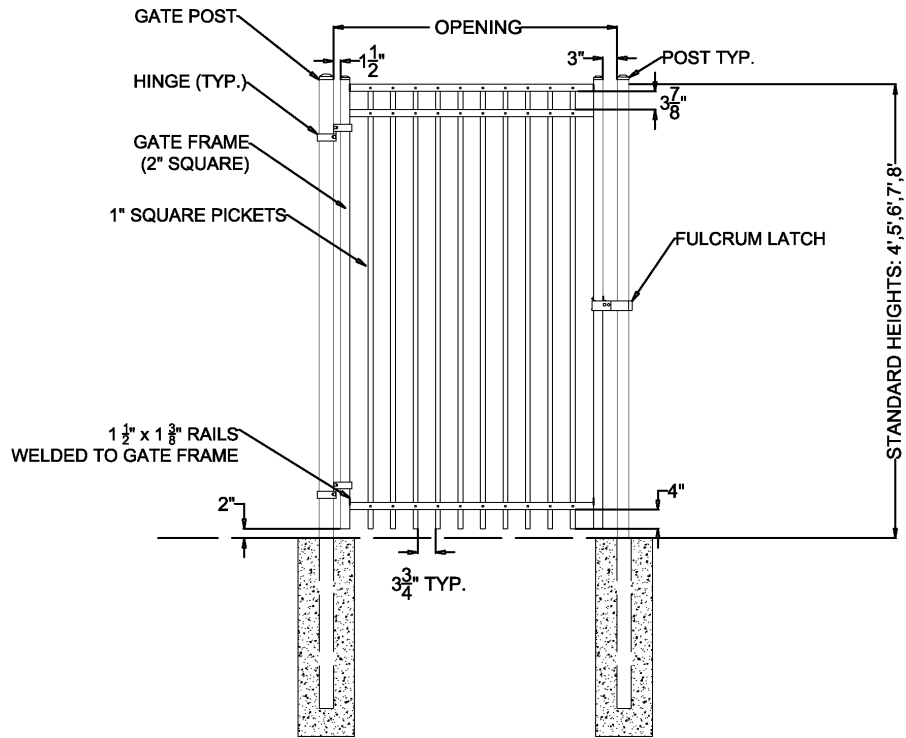

OPTIONS:

Fence Heights:

- 4 ft
- 5 ft
- 6 ft
- 7 ft
- 8 ft

Gate Opening:

- 3' Wide
- 4' Wide
- 5' Wide

Post Option:

- 2-1/2" sq. 12 ga.
- 3" sq. 12 ga.
- 4" sq. 12 ga.

Picket Gauge:

- 18 gauge
- 16 gauge
- 14 gauge

Cap Style:

- Ball Style
- Flat Style

Color:

- Black (standard)
- Bronze
- Green
- White

MONUMENTAL IRON WORKS

**IMPERIAL B - 1" PICKET
SINGLE SWING GATE**

BY: es & swh