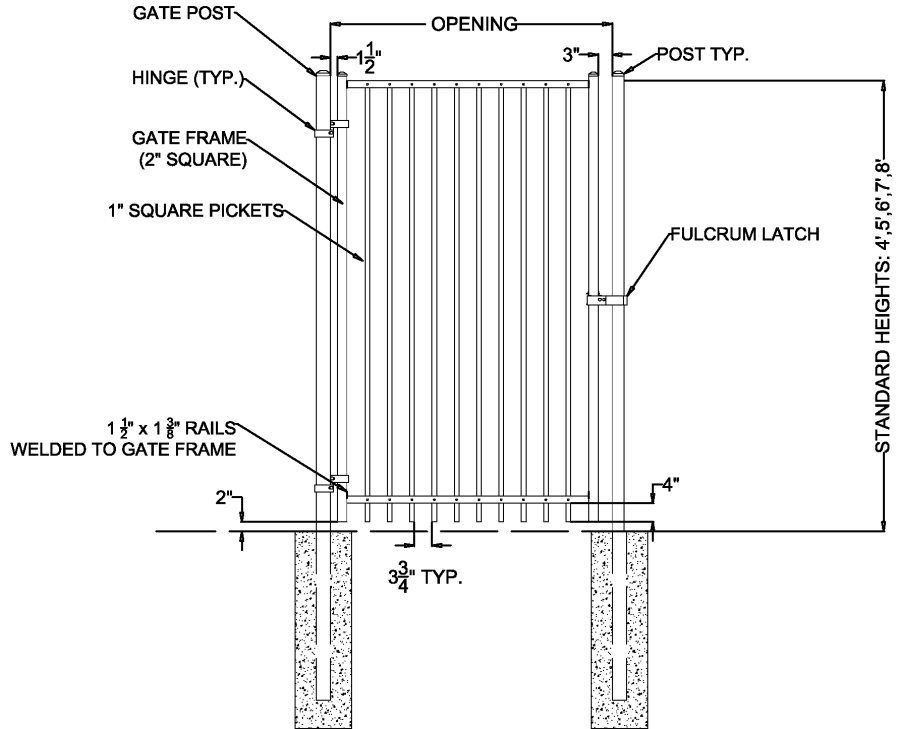

OPTIONS:

Fence Heights:

- 4 ft
- 5 ft
- 6 ft
- 7 ft
- 8 ft

Gate Opening:

- 3' Wide
- 4' Wide
- 5' Wide

Post Option:

- 2-1/2" sq. 12 ga.
- 3" sq. 12 ga.
- 4" sq. 12 ga.

Picket Gauge:

- 18 gauge
- 16 gauge
- 14 gauge

Cap Style:

- Ball Style
- Flat Style

Color:

- Black (standard)
- Bronze
- Green
- White

MONUMENTAL IRON WORKS

**IMPERIAL A - 1" PICKET
SINGLE SWING GATE**

BY: es & swh