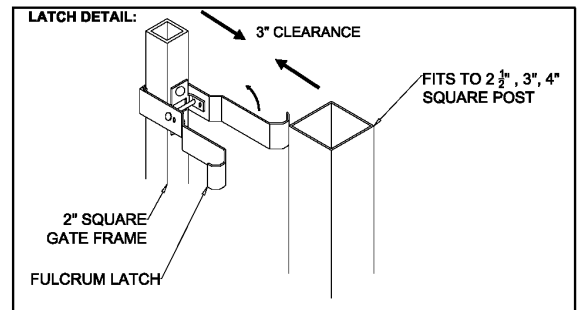

OPTIONS:

Fence Heights:

- 4 ft
- 5 ft
- 6 ft
- 7 ft
- 8 ft

Gate Opening:

- 3' Wide
- 4' Wide
- 5' Wide

Post Option:

- 2-1/2" sq. 12 ga.
- 3" sq. 12 ga.
- 4" sq. 12 ga.

Picket Gauge:

- 18 gauge
- 16 gauge
- 14 gauge

Cap Style:

- Ball Style
- Flat Style

Color:

- Black (standard)
- Bronze
- Green
- White

MONUMENTAL IRON WORKS

**IMPERIAL A - 1" PICKET
SINGLE SWING GATE**

BY: es & swh