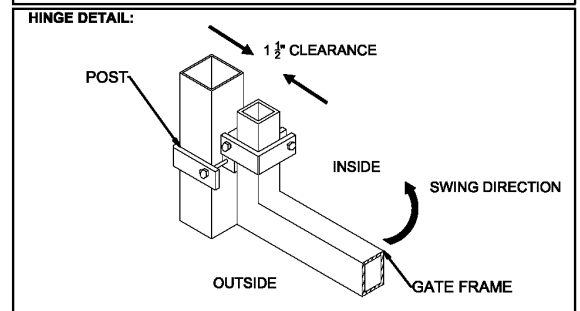

OPTIONS:

Fence Heights:

- 4 ft
- 5 ft
- 6 ft
- 7 ft
- 8 ft

Gate Opening:

- 3' Wide
- 4' Wide
- 5' Wide

Post Option:

- 2-1/2" sq. 12 ga.
- 3" sq. 12 ga.
- 4" sq. 12 ga.

Picket Gauge:

- 18 gauge
- 16 gauge
- 14 gauge

Cap Style:

- Ball Style
- Flat Style

Color:

- Black (standard)
- Bronze
- Green
- White

MONUMENTAL IRON WORKS

**IMPERIAL A - 1" PICKET
SINGLE SWING GATE**

BY: es & swh