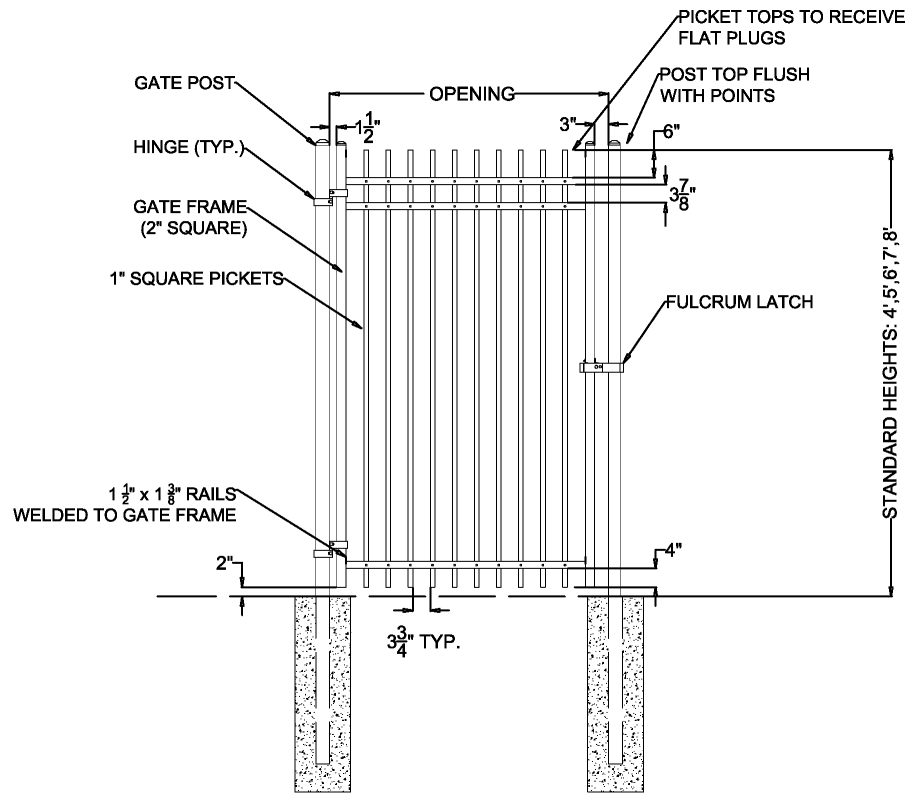

OPTIONS:

Fence Heights:

- 4 ft
- 5 ft
- 6 ft
- 7 ft
- 8 ft

Gate Opening:

- 3' Wide
- 4' Wide
- 5' Wide

Post Option:

- 2-1/2" sq. 12 ga.
- 3" sq. 12 ga.
- 4" sq. 12 ga.

Picket Gauge:

- 18 gauge
- 16 gauge
- 14 gauge

Cap Style:

- Ball Style
- Flat Style

Color:

- Black (standard)
- Bronze
- Green
- White

MONUMENTAL IRON WORKS

ESTATE L - 1" PICKET SINGLE SWING GATE

BY: es & swh