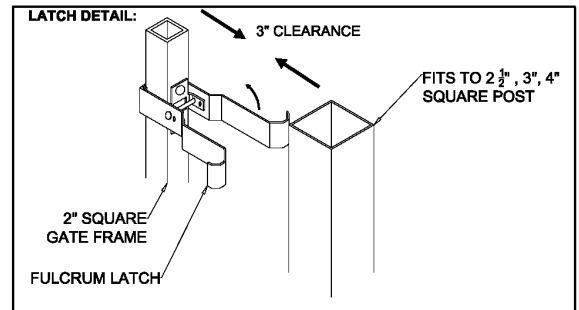

OPTIONS:

Fence Heights:

- 4 ft
- 5 ft
- 6 ft
- 7 ft
- 8 ft

Gate Opening:

- 3' Wide
- 4' Wide
- 5' Wide

Post Option:

- 2-1/2" sq. 12 ga.
- 3" sq. 12 ga.
- 4" sq. 12 ga.

Picket Gauge:

- 18 gauge
- 16 gauge
- 14 gauge

Cap Style:

- Ball Style
- Flat Style

Color:

- Black (standard)
- Bronze
- Green
- White

MONUMENTAL IRON WORKS

ESTATE L - 1" PICKET SINGLE SWING GATE

BY: es & swh