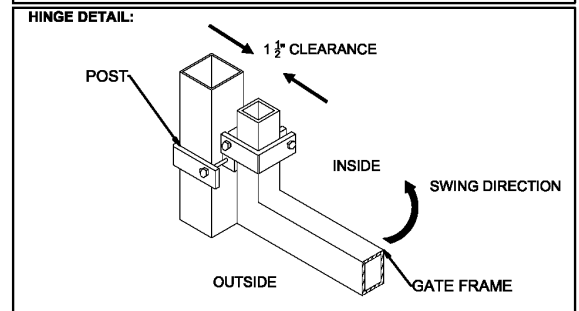

OPTIONS:

Fence Heights:

- 4 ft
- 5 ft
- 6 ft
- 7 ft
- 8 ft

Gate Opening:

- 3' Wide
- 4' Wide
- 5' Wide

Post Option:

- 2-1/2" sq. 12 ga.
- 3" sq. 12 ga.
- 4" sq. 12 ga.

Picket Gauge:

- 18 gauge
- 16 gauge
- 14 gauge

Cap Style:

- Ball Style
- Flat Style

Color:

- Black (standard)
- Bronze
- Green
- White

MONUMENTAL IRON WORKS

ESTATE L - 1" PICKET SINGLE SWING GATE

BY: es & swh