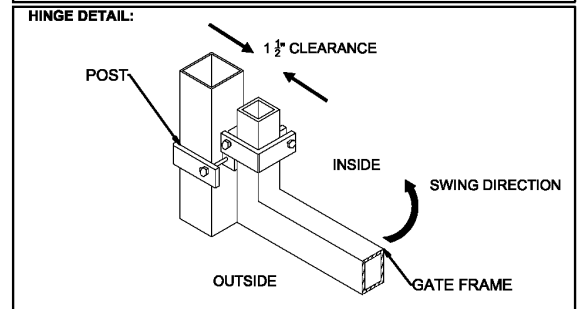

**OPTIONS:**

**Fence Heights:**

- 4 ft
- 5 ft
- 6 ft
- 7 ft
- 8 ft

**Gate Opening:**

- 3' Wide
- 4' Wide
- 5' Wide

**Post Option:**

- 2-1/2" sq. 12 ga.
- 3" sq. 12 ga.
- 4" sq. 12 ga.

**Picket Gauge:**

- 18 gauge
- 16 gauge
- 14 gauge

**Cap Style:**

- Ball Style
- Flat Style

**Color:**

- Black (standard)
- Bronze
- Green
- White

**MONUMENTAL IRON WORKS**

**ESTATE K - 1\"/>**

BY: es & swh