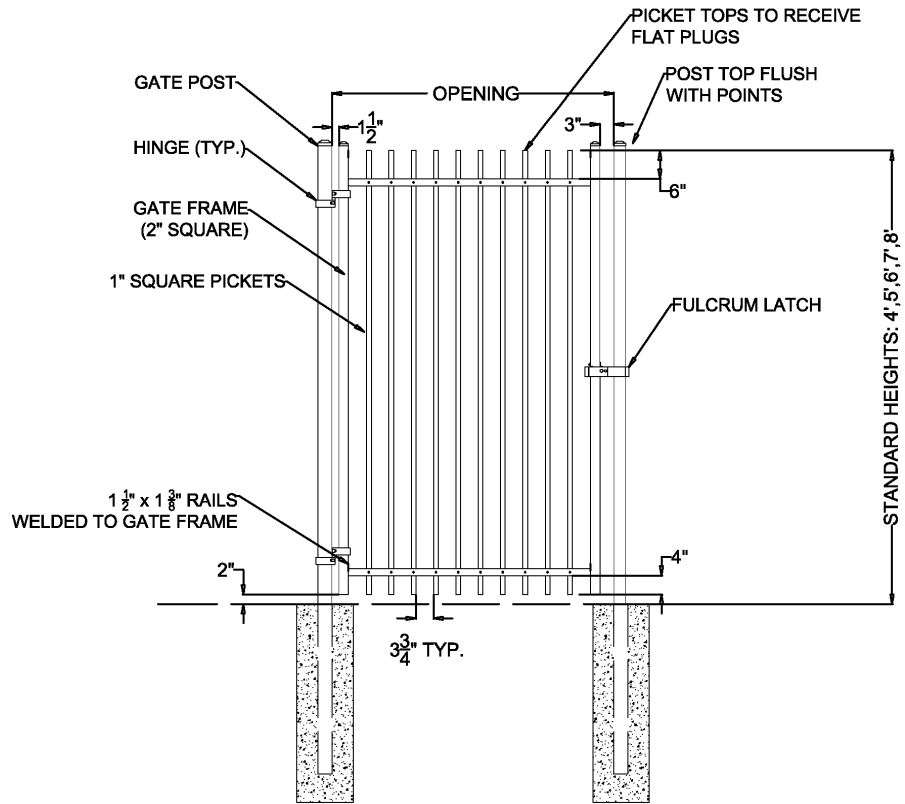

**OPTIONS:**

**Fence Heights:**

- 4 ft
- 5 ft
- 6 ft
- 7 ft
- 8 ft

**Gate Opening:**

- 3' Wide
- 4' Wide
- 5' Wide

**Post Option:**

- 2-1/2" sq. 12 ga.
- 3" sq. 12 ga.
- 4" sq. 12 ga.

**Picket Gauge:**

- 18 gauge
- 16 gauge
- 14 gauge

**Cap Style:**

- Ball Style
- Flat Style

**Color:**

- Black (standard)
- Bronze
- Green
- White

**MONUMENTAL IRON WORKS**

**ESTATE K - 1\"/>**

BY: es & swh