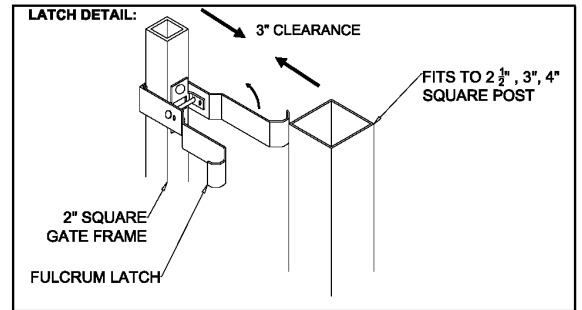

**OPTIONS:**

**Fence Heights:**

- 4 ft
- 5 ft
- 6 ft
- 7 ft
- 8 ft

**Gate Opening:**

- 3' Wide
- 4' Wide
- 5' Wide

**Post Option:**

- 2-1/2" sq. 12 ga.
- 3" sq. 12 ga.
- 4" sq. 12 ga.

**Picket Gauge:**

- 18 gauge
- 16 gauge
- 14 gauge

**Cap Style:**

- Ball Style
- Flat Style

**Color:**

- Black (standard)
- Bronze
- Green
- White

**MONUMENTAL IRON WORKS**

**ESTATE K - 1\"/>**

BY: es & swh