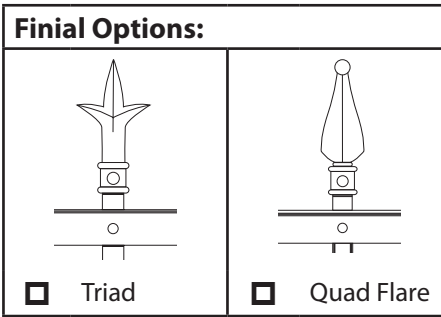

OPTIONS:

Fence Heights:

- 4 ft
- 5 ft
- 6 ft
- 7 ft
- 8 ft

Gate Opening:

- 3' Wide
- 4' Wide
- 5' Wide

Post Option:

- 2-1/2" sq. 12 ga.
- 3" sq. 12 ga.
- 4" sq. 12 ga.

Picket Gauge:

- 18 gauge
- 16 gauge
- 14 gauge

Cap Style:

- Ball Style
- Flat Style

Color:

- Black (standard)
- Bronze
- Green
- White

 <p>MASTER HALCO®</p>	MONUMENTAL IRON WORKS	BY: es & swh
	ESTATE G - 1" PICKET SINGLE SWING GATE	DATE: 5/7/18
3010 Lyndon B. Johnson Fwy Ste. 800, Dallas, TX 75234 www.masterhalco.com Phone No. 800-883-8384	Installer:	REV:
	Project:	REV DATE:
		DWG:
		PART NO: