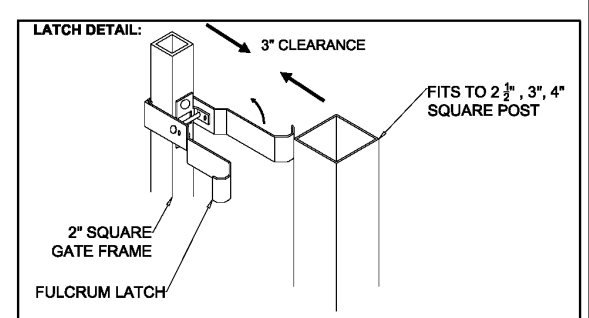

OPTIONS:

Fence Heights:

- 4 ft
- 5 ft
- 6 ft
- 7 ft
- 8 ft

Gate Opening:

- 3' Wide
- 4' Wide
- 5' Wide

Post Option:

- 2-1/2" sq. 12 ga.
- 3" sq. 12 ga.
- 4" sq. 12 ga.

Picket Gauge:

- 18 gauge
- 16 gauge
- 14 gauge

Cap Style:

- Ball Style
- Flat Style

Color:

- Black (standard)
- Bronze
- Green
- White

 <p>MASTER HALCO®</p>	MONUMENTAL IRON WORKS	BY: es & swh
	ESTATE G - 1" PICKET SINGLE SWING GATE	DATE: 5/7/18
3010 Lyndon B. Johnson Fwy Ste. 800, Dallas, TX 75234 www.masterhalco.com Phone No. 800-883-8384	Installer:	REV:
	Project:	REV DATE:
		DWG:
		PART NO: