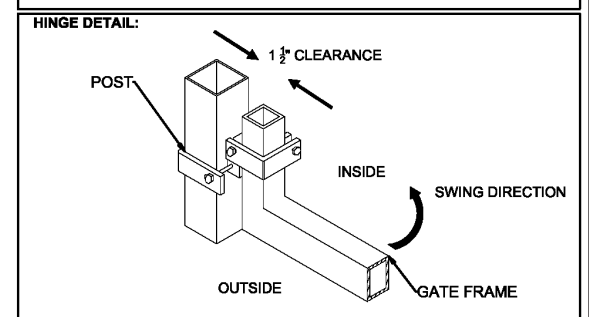

OPTIONS:

Fence Heights:

- 4 ft
- 5 ft
- 6 ft
- 7 ft
- 8 ft

Gate Opening:

- 3' Wide
- 4' Wide
- 5' Wide

Post Option:

- 2-1/2" sq. 12 ga.
- 3" sq. 12 ga.
- 4" sq. 12 ga.

Picket Gauge:

- 18 gauge
- 16 gauge
- 14 gauge

Cap Style:

- Ball Style
- Flat Style

Color:

- Black (standard)
- Bronze
- Green
- White

 <p>MASTER HALCO®</p>	MONUMENTAL IRON WORKS	BY: es & swh
	ESTATE G - 1" PICKET SINGLE SWING GATE	DATE: 5/7/18
3010 Lyndon B. Johnson Fwy Ste. 800, Dallas, TX 75234 www.masterhalco.com Phone No. 800-883-8384	Installer:	REV:
	Project:	REV DATE:
		DWG:
		PART NO: