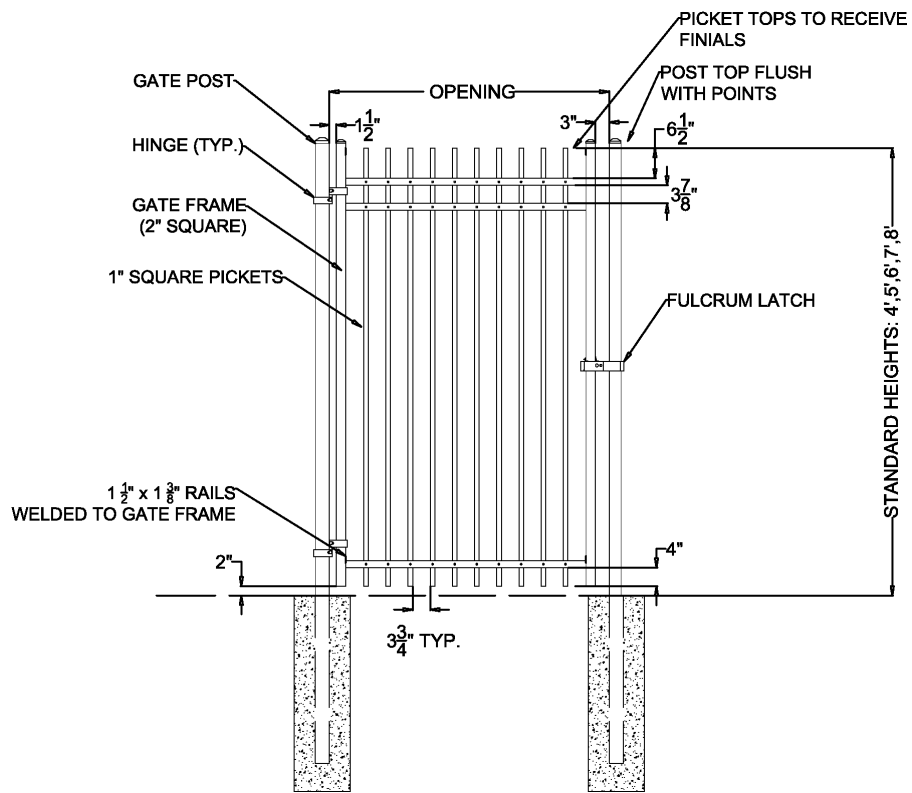

OPTIONS:

Fence Heights:

- 4 ft
- 5 ft
- 6 ft
- 7 ft
- 8 ft

Gate Opening:

- 3' Wide
- 4' Wide
- 5' Wide

Post Option:

- 2-1/2" sq. 12 ga.
- 3" sq. 12 ga.
- 4" sq. 12 ga.

Picket Gauge:

- 18 gauge
- 16 gauge
- 14 gauge

Cap Style:

- Ball Style
- Flat Style

Color:

- Black (standard)
- Bronze
- Green
- White

 <p>MASTER HALCO®</p>	MONUMENTAL IRON WORKS	BY: es & swh
	ESTATE G - 1" PICKET SINGLE SWING GATE	DATE: 5/7/18
3010 Lyndon B. Johnson Fwy Ste. 800, Dallas, TX 75234 www.masterhalco.com Phone No. 800-883-8384	Installer:	REV:
	Project:	REV DATE:
		DWG:
		PART NO: