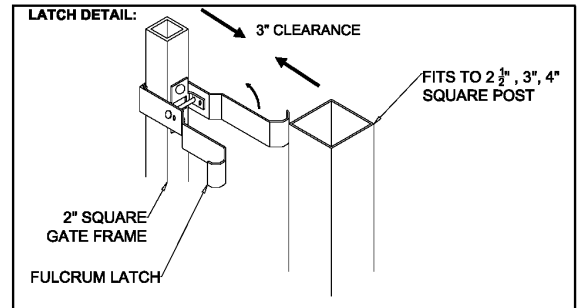

OPTIONS:

Fence Heights:

- 4 ft
- 5 ft
- 6 ft
- 7 ft
- 8 ft

Gate Opening:

- 3' Wide
- 4' Wide
- 5' Wide

Post Option:

- 2-1/2" sq. 12 ga.
- 3" sq. 12 ga.
- 4" sq. 12 ga.

Picket Gauge:

- 18 gauge
- 16 gauge
- 14 gauge

Cap Style:

- Ball Style
- Flat Style

Color:

- Black (standard)
- Bronze
- Green
- White

Finial Options:

MONUMENTAL IRON WORKS

ESTATE F - 1" PICKET SINGLE SWING GATE