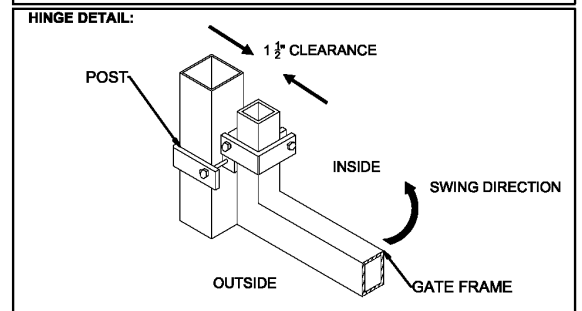

OPTIONS:

Fence Heights:

- 4 ft
- 5 ft
- 6 ft
- 7 ft
- 8 ft

Gate Opening:

- 3' Wide
- 4' Wide
- 5' Wide

Post Option:

- 2-1/2" sq. 12 ga.
- 3" sq. 12 ga.
- 4" sq. 12 ga.

Picket Gauge:

- 18 gauge
- 16 gauge
- 14 gauge

Cap Style:

- Ball Style
- Flat Style

Color:

- Black (standard)
- Bronze
- Green
- White

Finial Options:

MONUMENTAL IRON WORKS

ESTATE F - 1" PICKET SINGLE SWING GATE