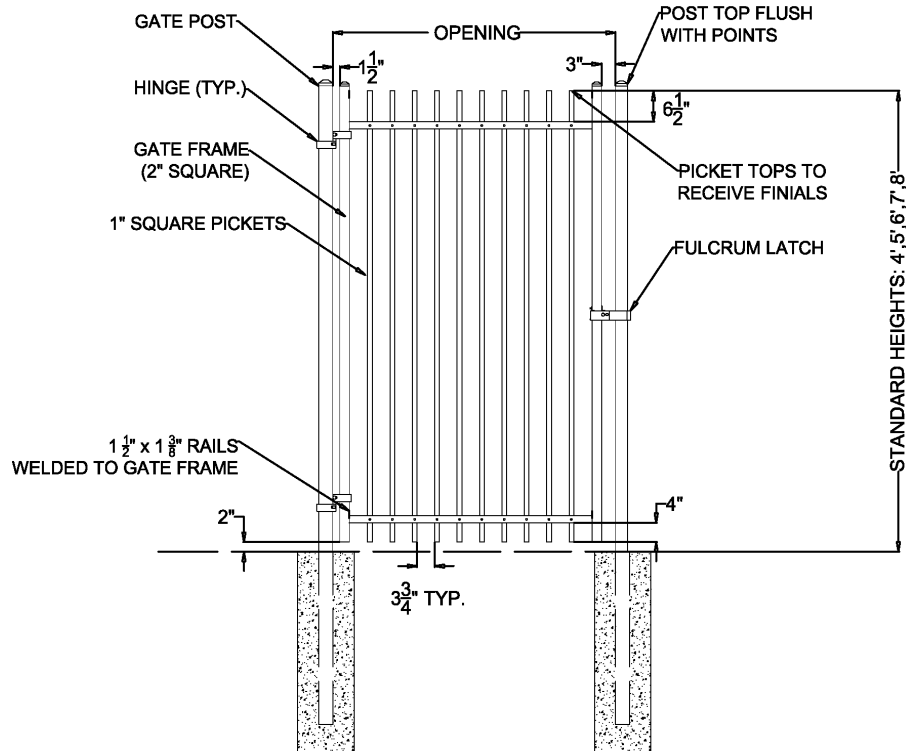

OPTIONS:

Fence Heights:

- 4 ft
- 5 ft
- 6 ft
- 7 ft
- 8 ft

Gate Opening:

- 3' Wide
- 4' Wide
- 5' Wide

Post Option:

- 2-1/2" sq. 12 ga.
- 3" sq. 12 ga.
- 4" sq. 12 ga.

Picket Gauge:

- 18 gauge
- 16 gauge
- 14 gauge

Cap Style:

- Ball Style
- Flat Style

Color:

- Black (standard)
- Bronze
- Green
- White

Finial Options:

MONUMENTAL IRON WORKS

ESTATE F - 1" PICKET SINGLE SWING GATE

BY: es & swh

DATE: 5/7/18

REV:

REV DATE:

DWG:

PART NO:

3010 Lyndon B. Johnson Fwy
Ste. 800, Dallas, TX 75234
www.masterhalco.com
Phone No. 800-883-8384

Installer: