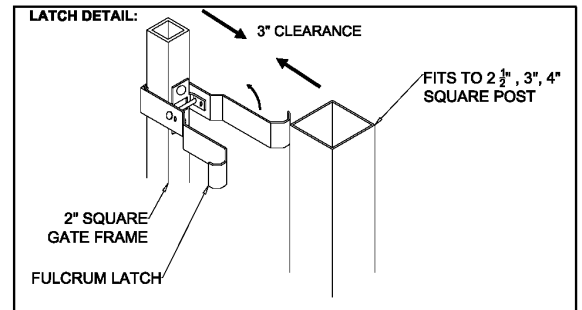

OPTIONS:

Fence Heights:

- 4 ft
- 5 ft
- 6 ft
- 7 ft
- 8 ft

Gate Opening:

- 3' Wide
- 4' Wide
- 5' Wide

Post Option:

- 2-1/2" sq. 12 ga.
- 3" sq. 12 ga.
- 4" sq. 12 ga.

Picket Gauge:

- 18 gauge
- 16 gauge
- 14 gauge

Cap Style:

- Ball Style
- Flat Style

Color:

- Black (standard)
- Bronze
- Green
- White

MONUMENTAL IRON WORKS

ESTATE B - 1" PICKET SINGLE SWING GATE

BY: es & swh