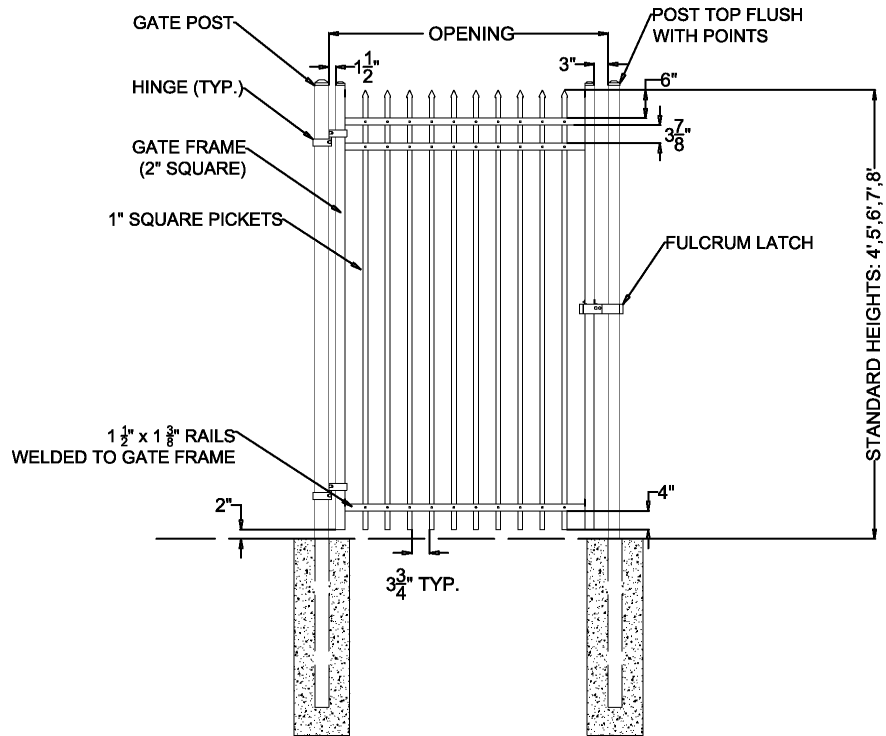

OPTIONS:

Fence Heights:

- 4 ft
- 5 ft
- 6 ft
- 7 ft
- 8 ft

Gate Opening:

- 3' Wide
- 4' Wide
- 5' Wide

Post Option:

- 2-1/2" sq. 12 ga.
- 3" sq. 12 ga.
- 4" sq. 12 ga.

Picket Gauge:

- 18 gauge
- 16 gauge
- 14 gauge

Cap Style:

- Ball Style
- Flat Style

Color:

- Black (standard)
- Bronze
- Green
- White

MONUMENTAL IRON WORKS

ESTATE B - 1" PICKET SINGLE SWING GATE

BY: es & swh