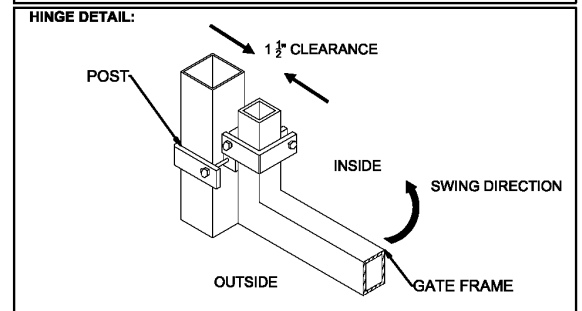

OPTIONS:

Fence Heights:

- 4 ft
- 5 ft
- 6 ft
- 7 ft
- 8 ft

Gate Opening:

- 3' Wide
- 4' Wide
- 5' Wide

Post Option:

- 2-1/2" sq. 12 ga.
- 3" sq. 12 ga.
- 4" sq. 12 ga.

Picket Gauge:

- 18 gauge
- 16 gauge
- 14 gauge

Cap Style:

- Ball Style
- Flat Style

Color:

- Black (standard)
- Bronze
- Green
- White

MONUMENTAL IRON WORKS

ESTATE B - 1" PICKET SINGLE SWING GATE

BY: es & swh