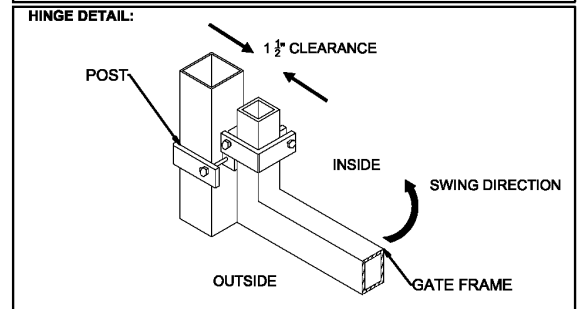

OPTIONS:

Fence Heights:

- 4 ft
- 5 ft
- 6 ft
- 7 ft
- 8 ft

Gate Opening:

- 3' Wide
- 4' Wide
- 5' Wide

Post Option:

- 2-1/2" sq. 12 ga.
- 3" sq. 12 ga.
- 4" sq. 12 ga.

Picket Gauge:

- 18 gauge
- 16 gauge
- 14 gauge

Cap Style:

- Ball Style
- Flat Style

Color:

- Black (standard)
- Bronze
- Green
- White

MONUMENTAL IRON WORKS

ESTATE A - 1" PICKET SINGLE SWING GATE

BY: es & swh