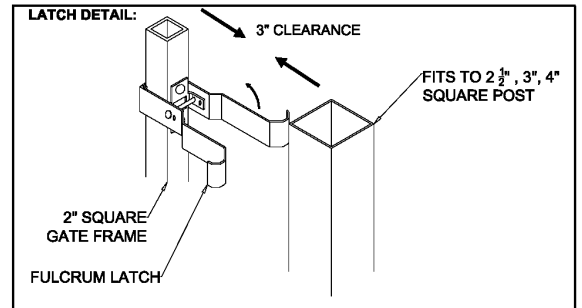

OPTIONS:

Fence Heights:

- 4 ft
- 5 ft
- 6 ft
- 7 ft
- 8 ft

Gate Opening:

- 3' Wide
- 4' Wide
- 5' Wide

Post Option:

- 2-1/2" sq. 12 ga.
- 3" sq. 12 ga.
- 4" sq. 12 ga.

Picket Gauge:

- 18 gauge
- 16 gauge
- 14 gauge

Cap Style:

- Ball Style
- Flat Style

Color:

- Black (standard)
- Bronze
- Green
- White

MONUMENTAL IRON WORKS

ESTATE A - 1" PICKET SINGLE SWING GATE

BY: es & swh