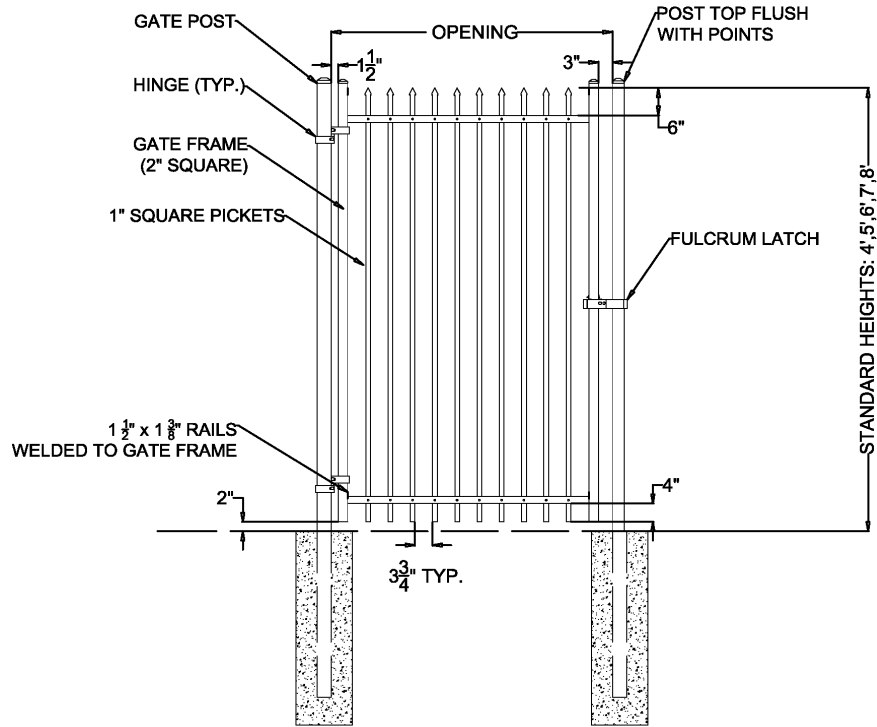

OPTIONS:

Fence Heights:

- 4 ft
- 5 ft
- 6 ft
- 7 ft
- 8 ft

Gate Opening:

- 3' Wide
- 4' Wide
- 5' Wide

Post Option:

- 2-1/2" sq. 12 ga.
- 3" sq. 12 ga.
- 4" sq. 12 ga.

Picket Gauge:

- 18 gauge
- 16 gauge
- 14 gauge

Cap Style:

- Ball Style
- Flat Style

Color:

- Black (standard)
- Bronze
- Green
- White

MONUMENTAL IRON WORKS

ESTATE A - 1" PICKET SINGLE SWING GATE

BY: es & swh