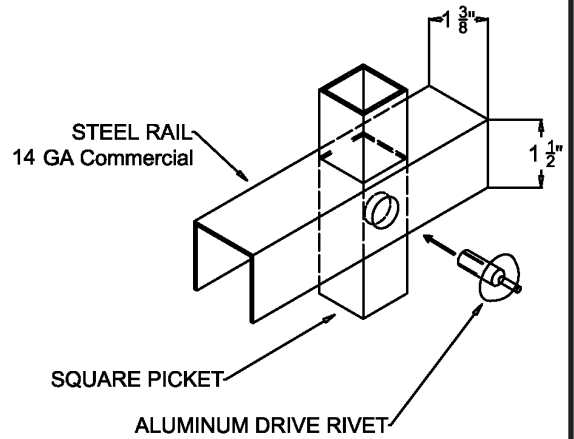

OPTIONS:

Fence Heights:

- 4 ft
- 5 ft
- 6 ft
- 7 ft
- 8 ft

Post Option:

- 2-1/2" sq. 14 ga.
- 2-1/2" sq. 12 ga.
- 3" sq. 12 ga.

Picket Gauge:

- 18 gauge
- 16 gauge

Cap Style:

- Ball Style
- Flat Style

Color:

- Black (standard)
- Bronze
- Green
- White

MONUMENTAL IRON WORKS

ESTATE K - 3/4" PICKET PANEL

BY: es & swh

DATE: 5/7/18

REV: