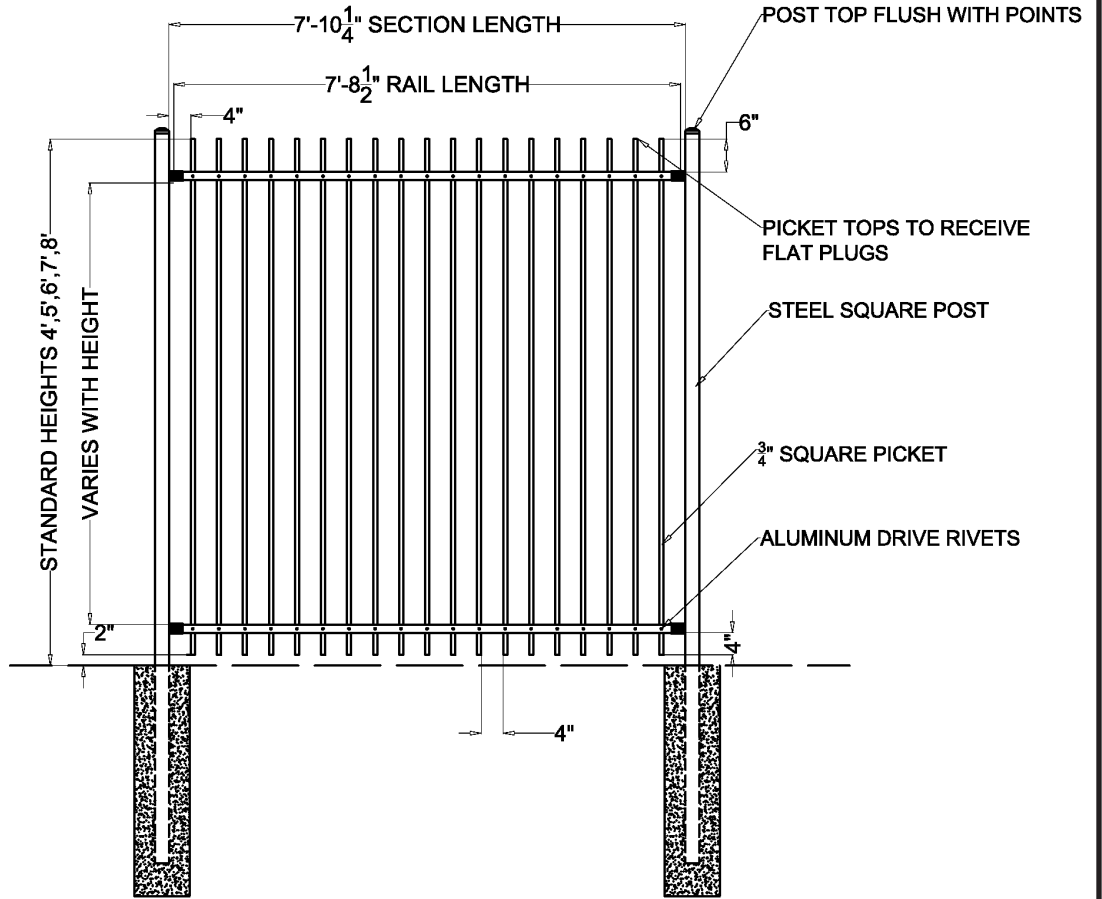

OPTIONS:

Fence Heights:

- 4 ft
- 5 ft
- 6 ft
- 7 ft
- 8 ft

Post Option:

- 2-1/2" sq. 14 ga.
- 2-1/2" sq. 12 ga.
- 3" sq. 12 ga.

Picket Gauge:

- 18 gauge
- 16 gauge

Cap Style:

- Ball Style
- Flat Style

Color:

- Black (standard)
- Bronze
- Green
- White

MONUMENTAL IRON WORKS

ESTATE K - 3/4" PICKET PANEL

BY: es & swh

DATE: 5/7/18

REV: