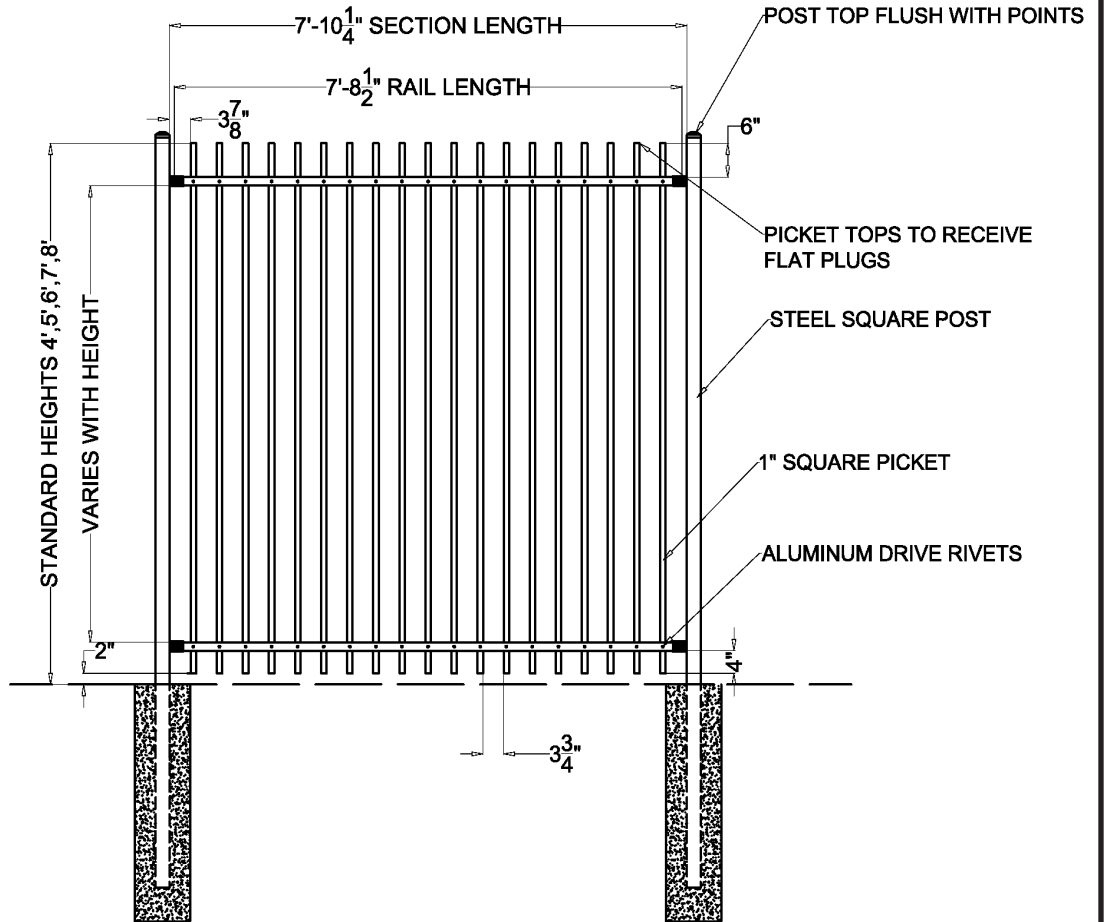

OPTIONS:

Fence Heights:

- 4 ft
- 5 ft
- 6 ft
- 7 ft
- 8 ft

Post Option:

- 2-1/2" sq. 14 ga.
- 2-1/2" sq. 12 ga.
- 3" sq. 12 ga.

Picket Gauge:

- 18 gauge
- 16 gauge
- 14 gauge

Cap Style:

- Ball Style
- Flat Style

Color:

- Black (standard)
- Bronze
- Green
- White

MONUMENTAL IRON WORKS

ESTATE K - 1" PICKET PANEL

BY: es & swh

DATE: 5/7/18

REV: