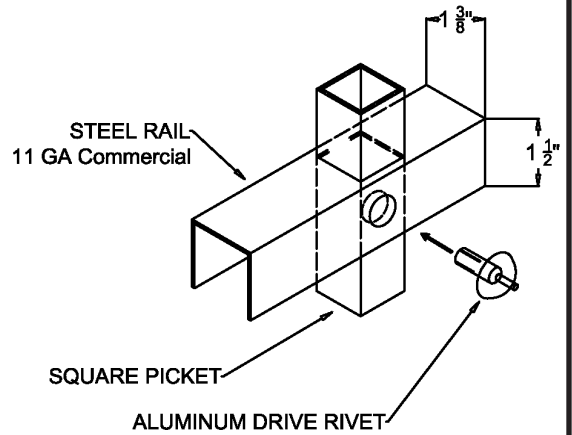

OPTIONS:

Fence Heights:

- 4 ft
- 5 ft
- 6 ft
- 7 ft
- 8 ft

Post Option:

- 2-1/2" sq. 14 ga.
- 2-1/2" sq. 12 ga.
- 3" sq. 12 ga.

Picket Gauge:

- 18 gauge
- 16 gauge
- 14 gauge

Cap Style:

- Ball Style
- Flat Style

Color:

- Black (standard)
- Bronze
- Green
- White

MONUMENTAL IRON WORKS

ESTATE K - 1" PICKET PANEL

BY: es & swh

DATE: 5/7/18

REV: