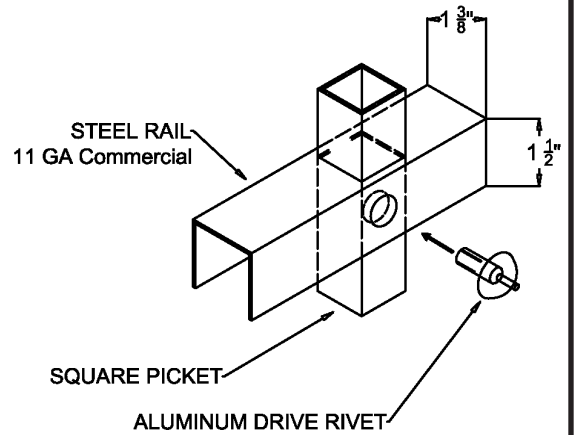

OPTIONS:

Fence Heights:

- 4 ft
- 5 ft
- 6 ft
- 7 ft
- 8 ft

Post Option:

- 2-1/2" sq. 14 ga.
- 2-1/2" sq. 12 ga.
- 3" sq. 12 ga.

Picket Gauge:

- 18 gauge
- 16 gauge
- 14 gauge

Cap Style:

- Ball Style
- Flat Style

Color:

- Black (standard)
- Bronze
- Green
- White

MONUMENTAL IRON WORKS

ESTATE G - 1" PICKET PANEL

BY: es & sw

DATE: 5/7/18

REV: