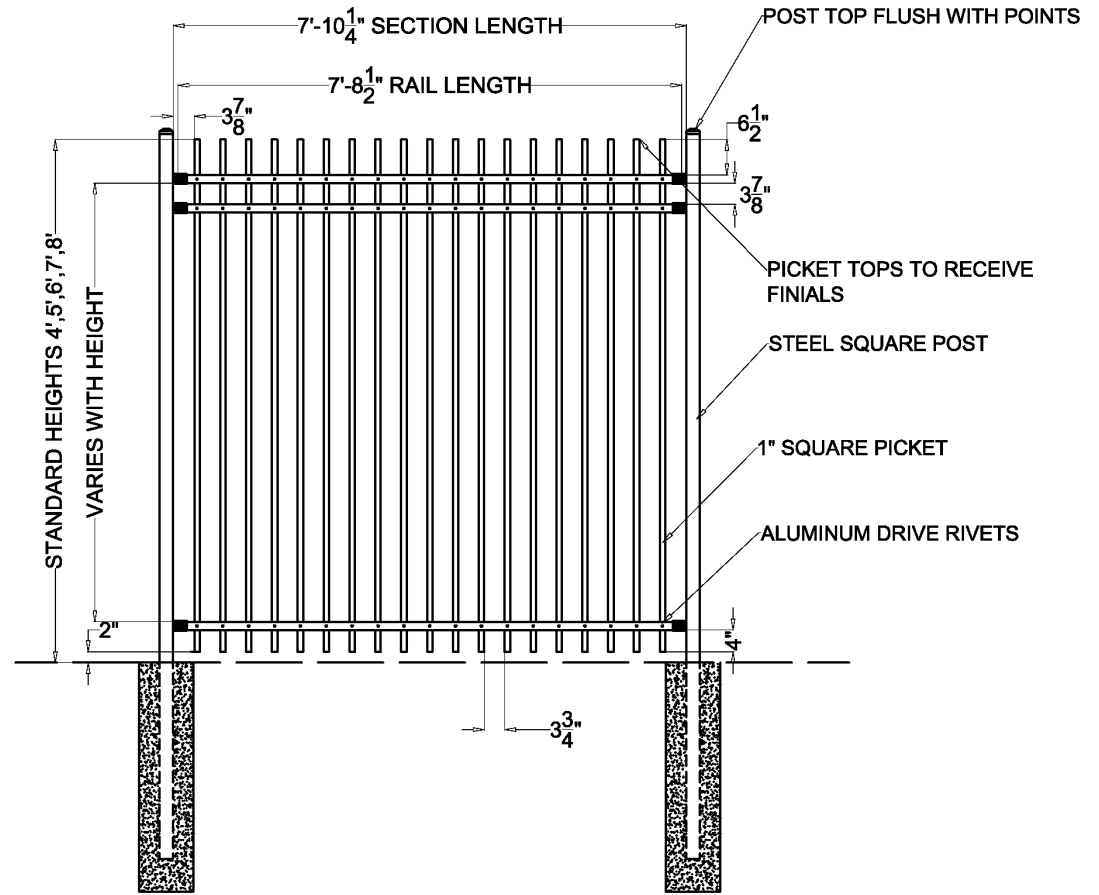

OPTIONS:

Fence Heights:

- 4 ft
- 5 ft
- 6 ft
- 7 ft
- 8 ft

Post Option:

- 2-1/2" sq. 14 ga.
- 2-1/2" sq. 12 ga.
- 3" sq. 12 ga.

Picket Gauge:

- 18 gauge
- 16 gauge
- 14 gauge

Cap Style:

- Ball Style
- Flat Style

Color:

- Black (standard)
- Bronze
- Green
- White

MONUMENTAL IRON WORKS

ESTATE G - 1" PICKET PANEL

BY: es & sw

DATE: 5/7/18

REV: